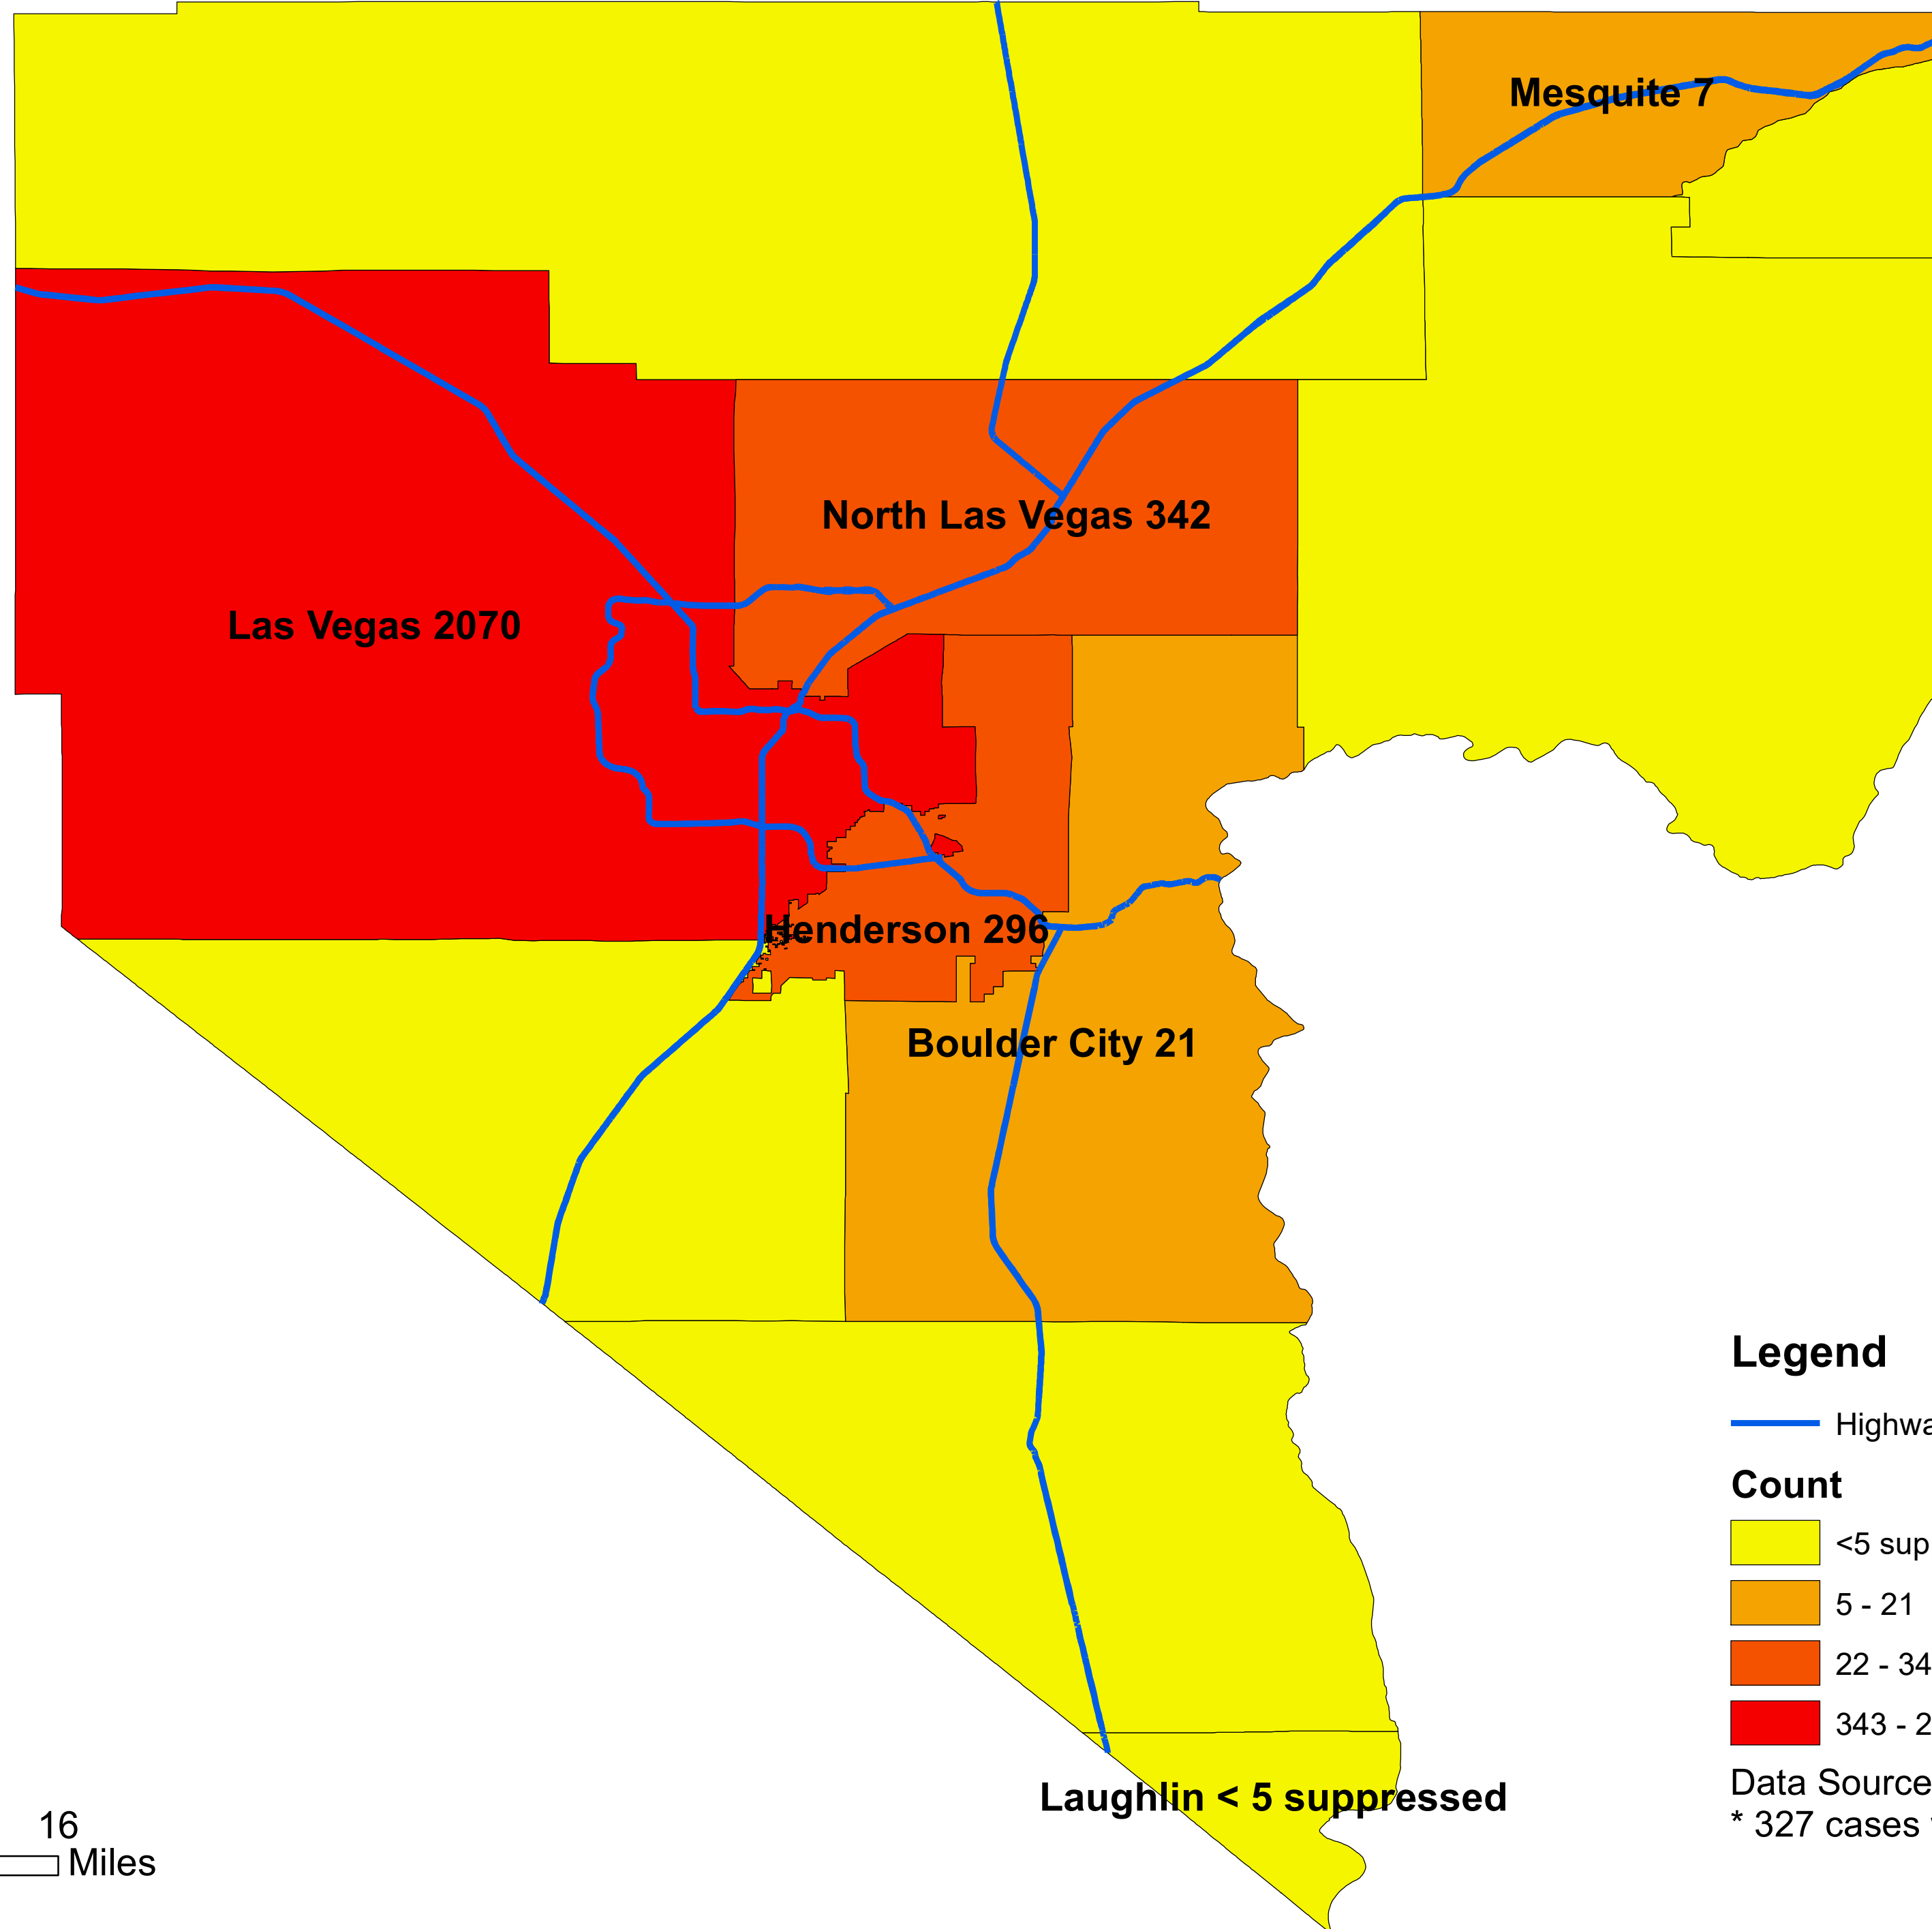

# Number of COVID-19 cases by city in Clark county (04.20.2020)

## Legend

— Highway

## Count

<5 suppressed

5 - 21

22 - 342

343 - 2070

Data Source: SNHD

\* 327 cases without city information

0 4 8 16  
Miles