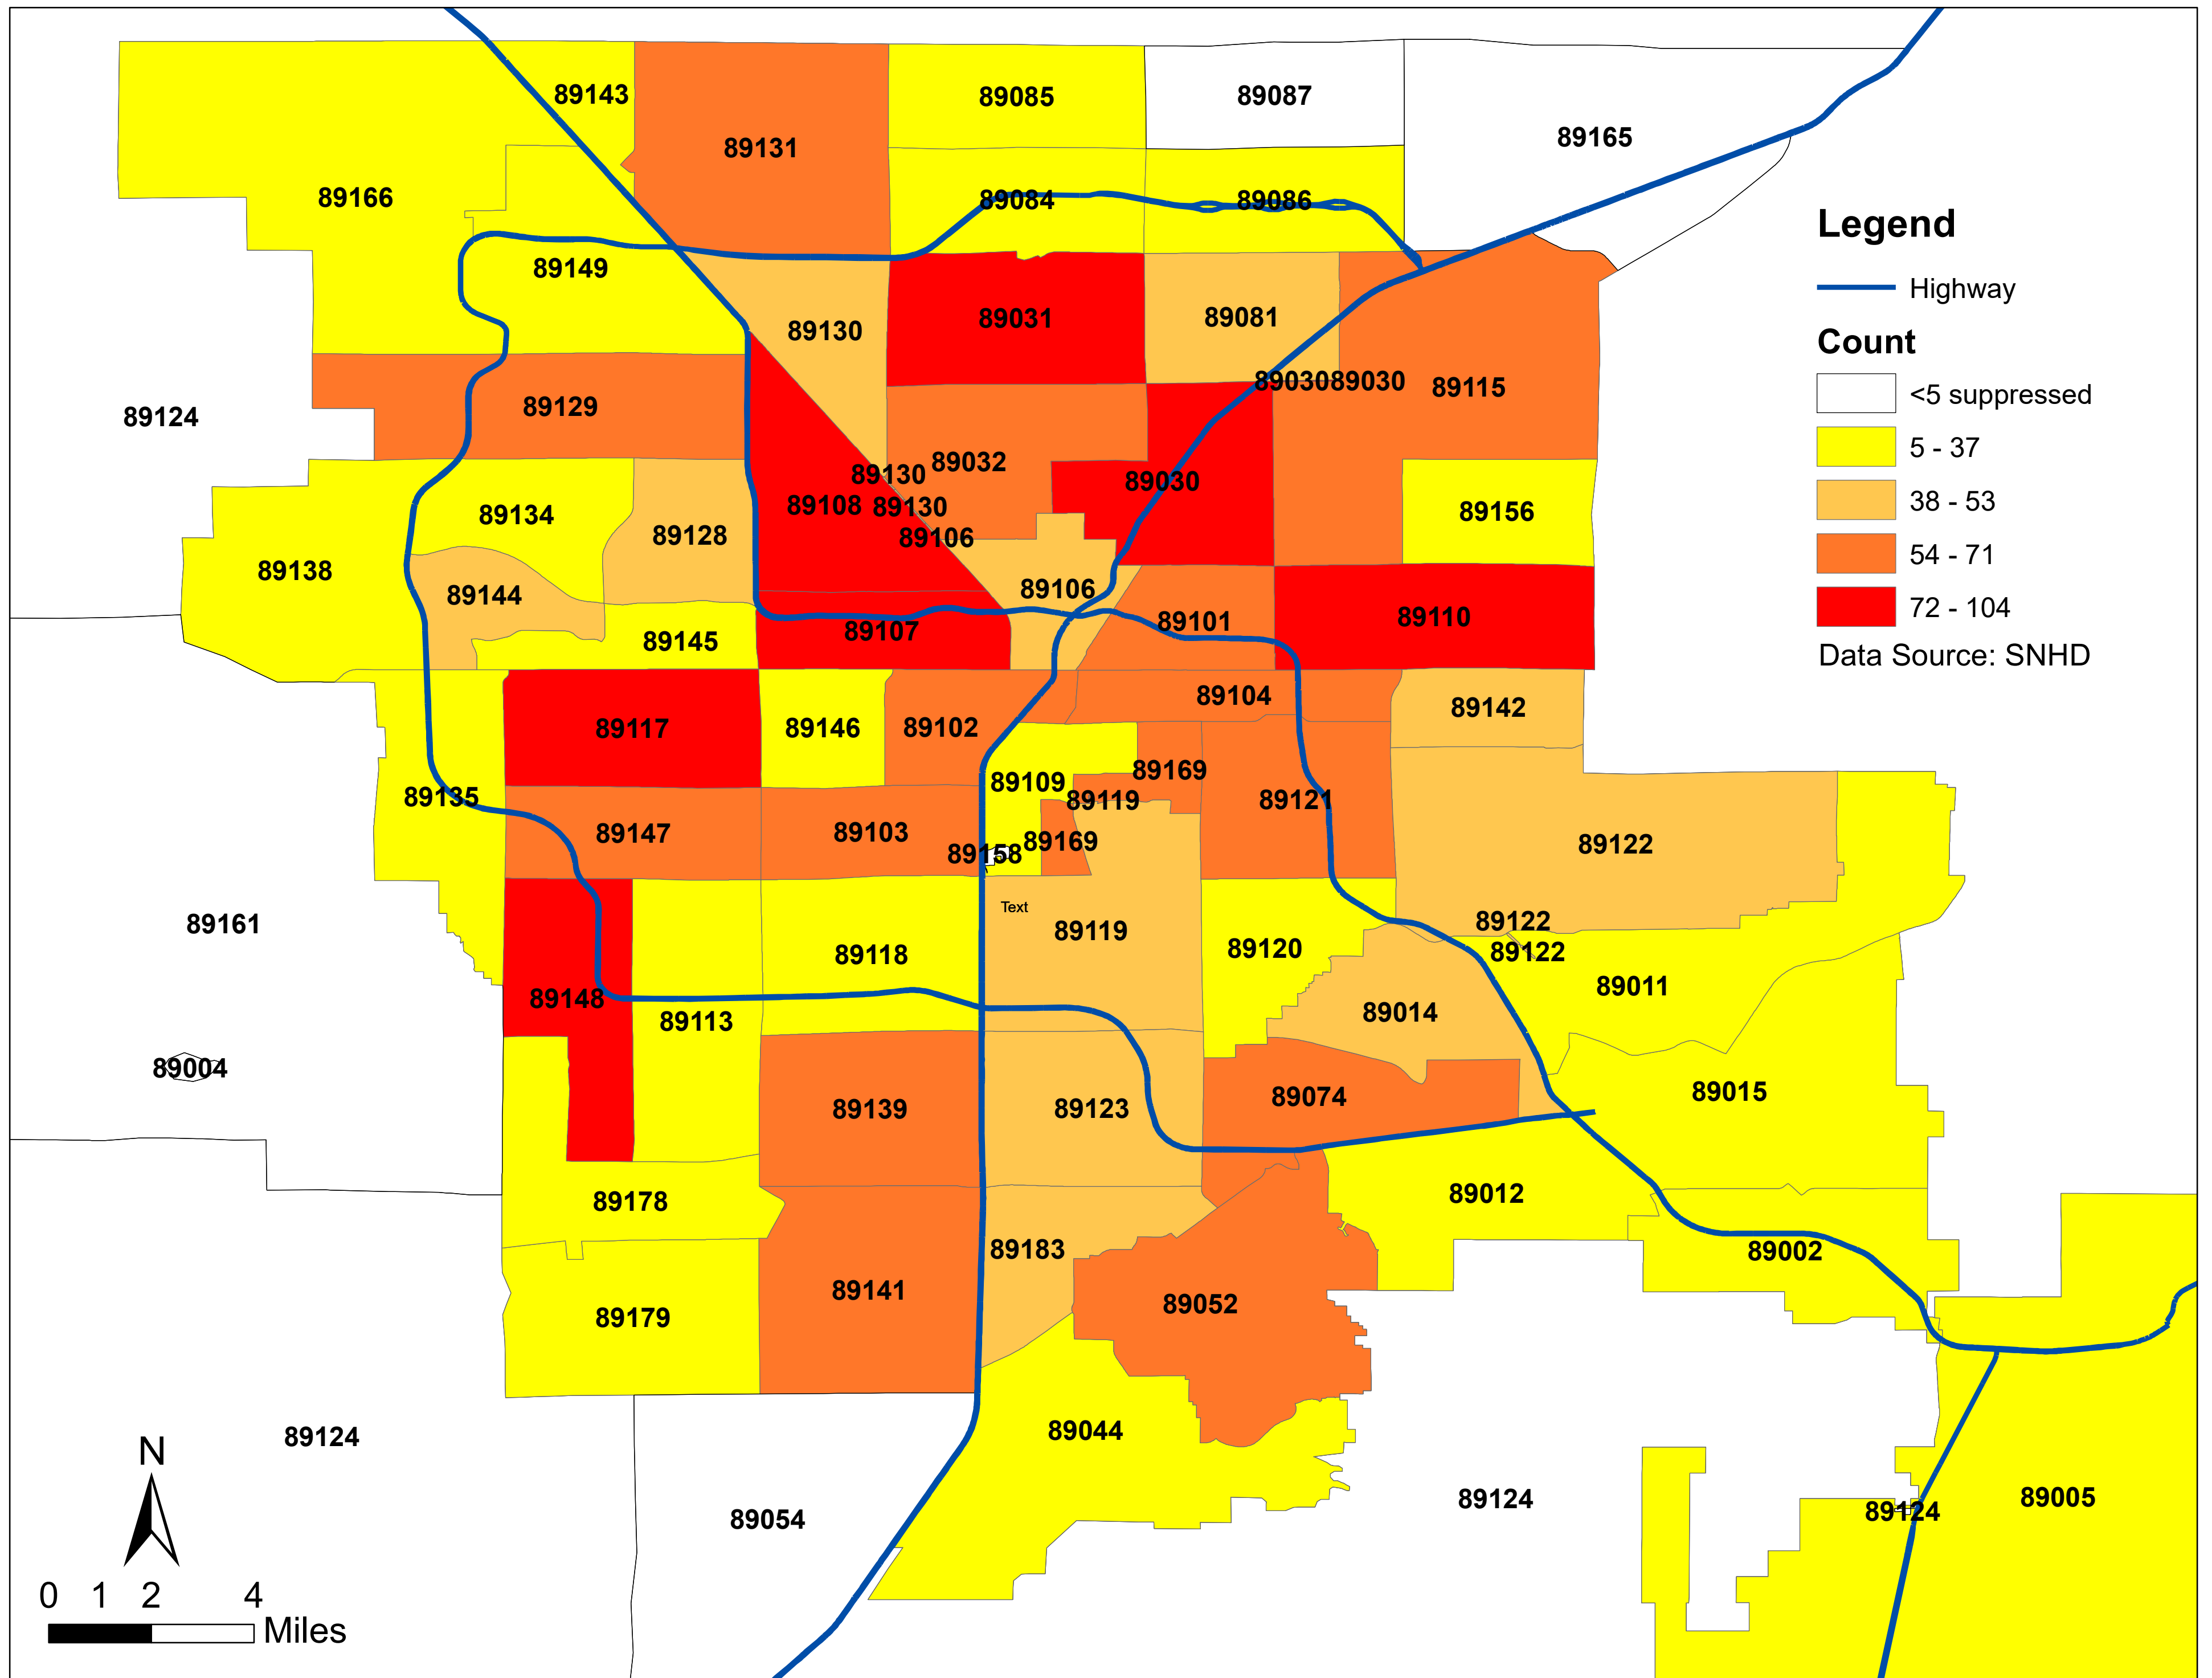

# Number of COVID-19 cases by zip code in Clark county (04.19.2020)

Note: Number of cases by zip code in Mesquite and Laughlin are less than 5 and suppressed.