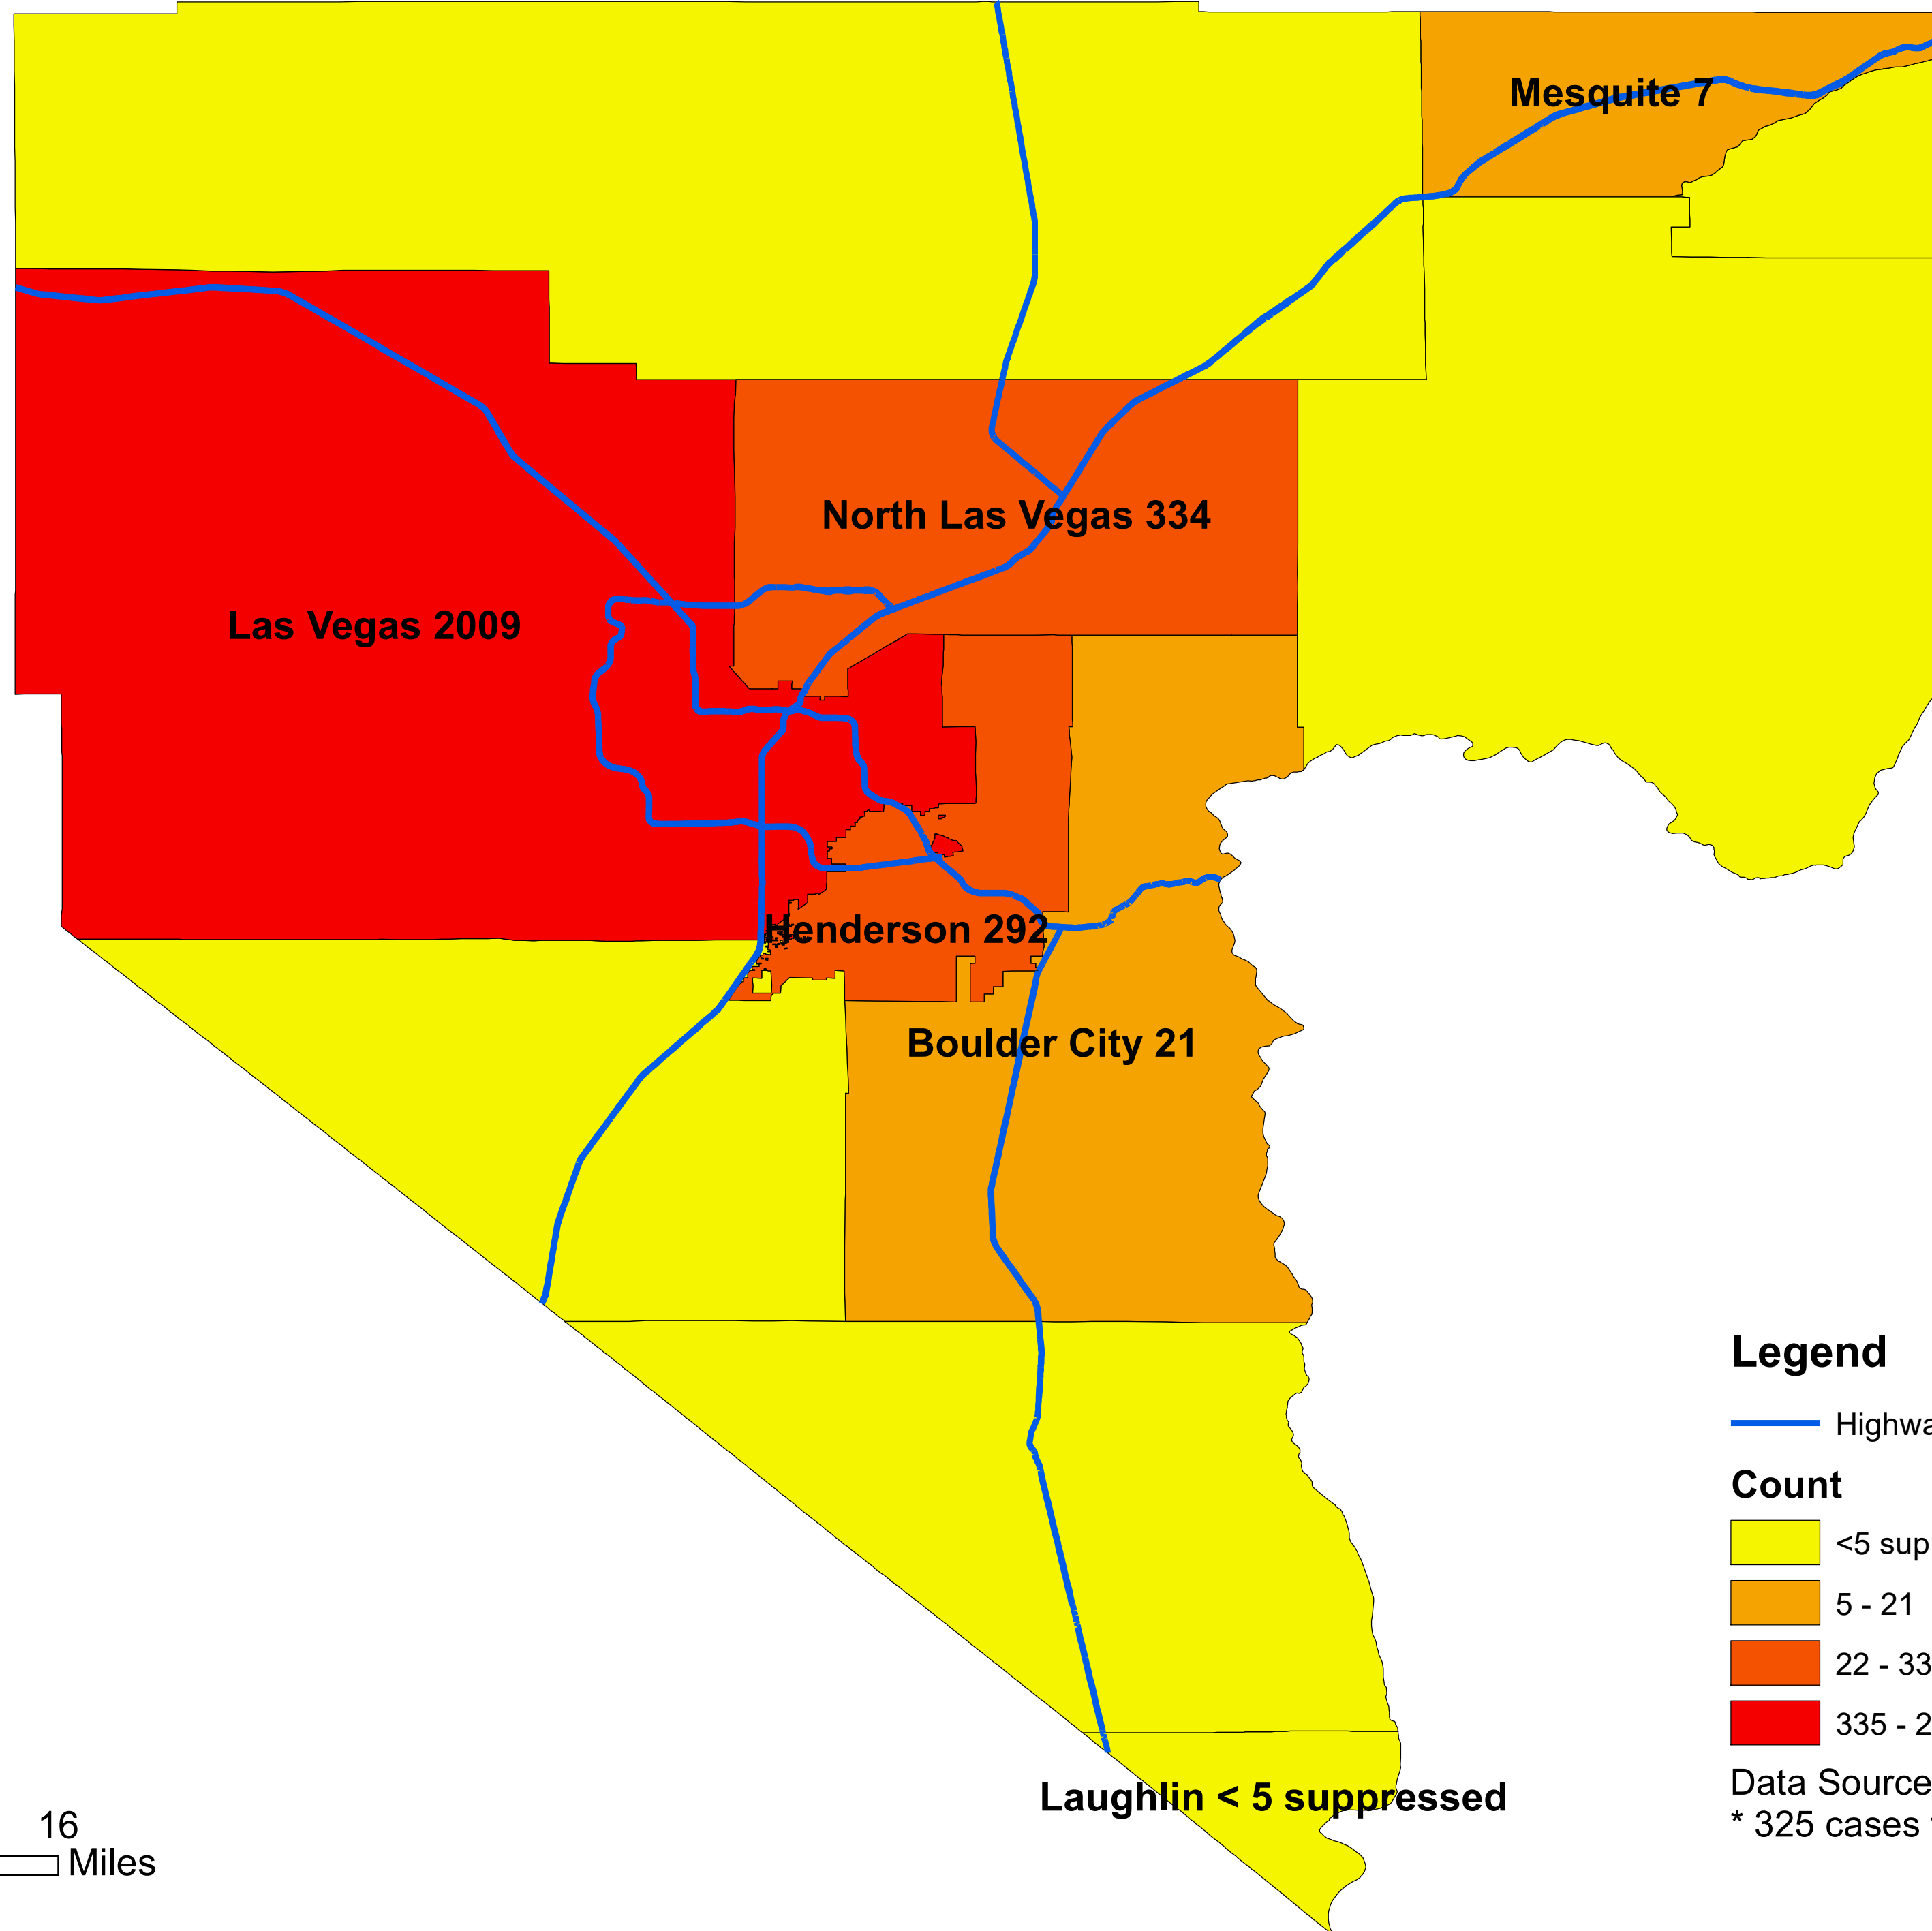

# Number of COVID-19 cases by city in Clark county (04.19.2020)

## Legend

— Highway

## Count

<5 suppressed

5 - 21

22 - 334

335 - 2009

Data Source: SNHD

\* 325 cases without city information

0 4 8 16  
Miles