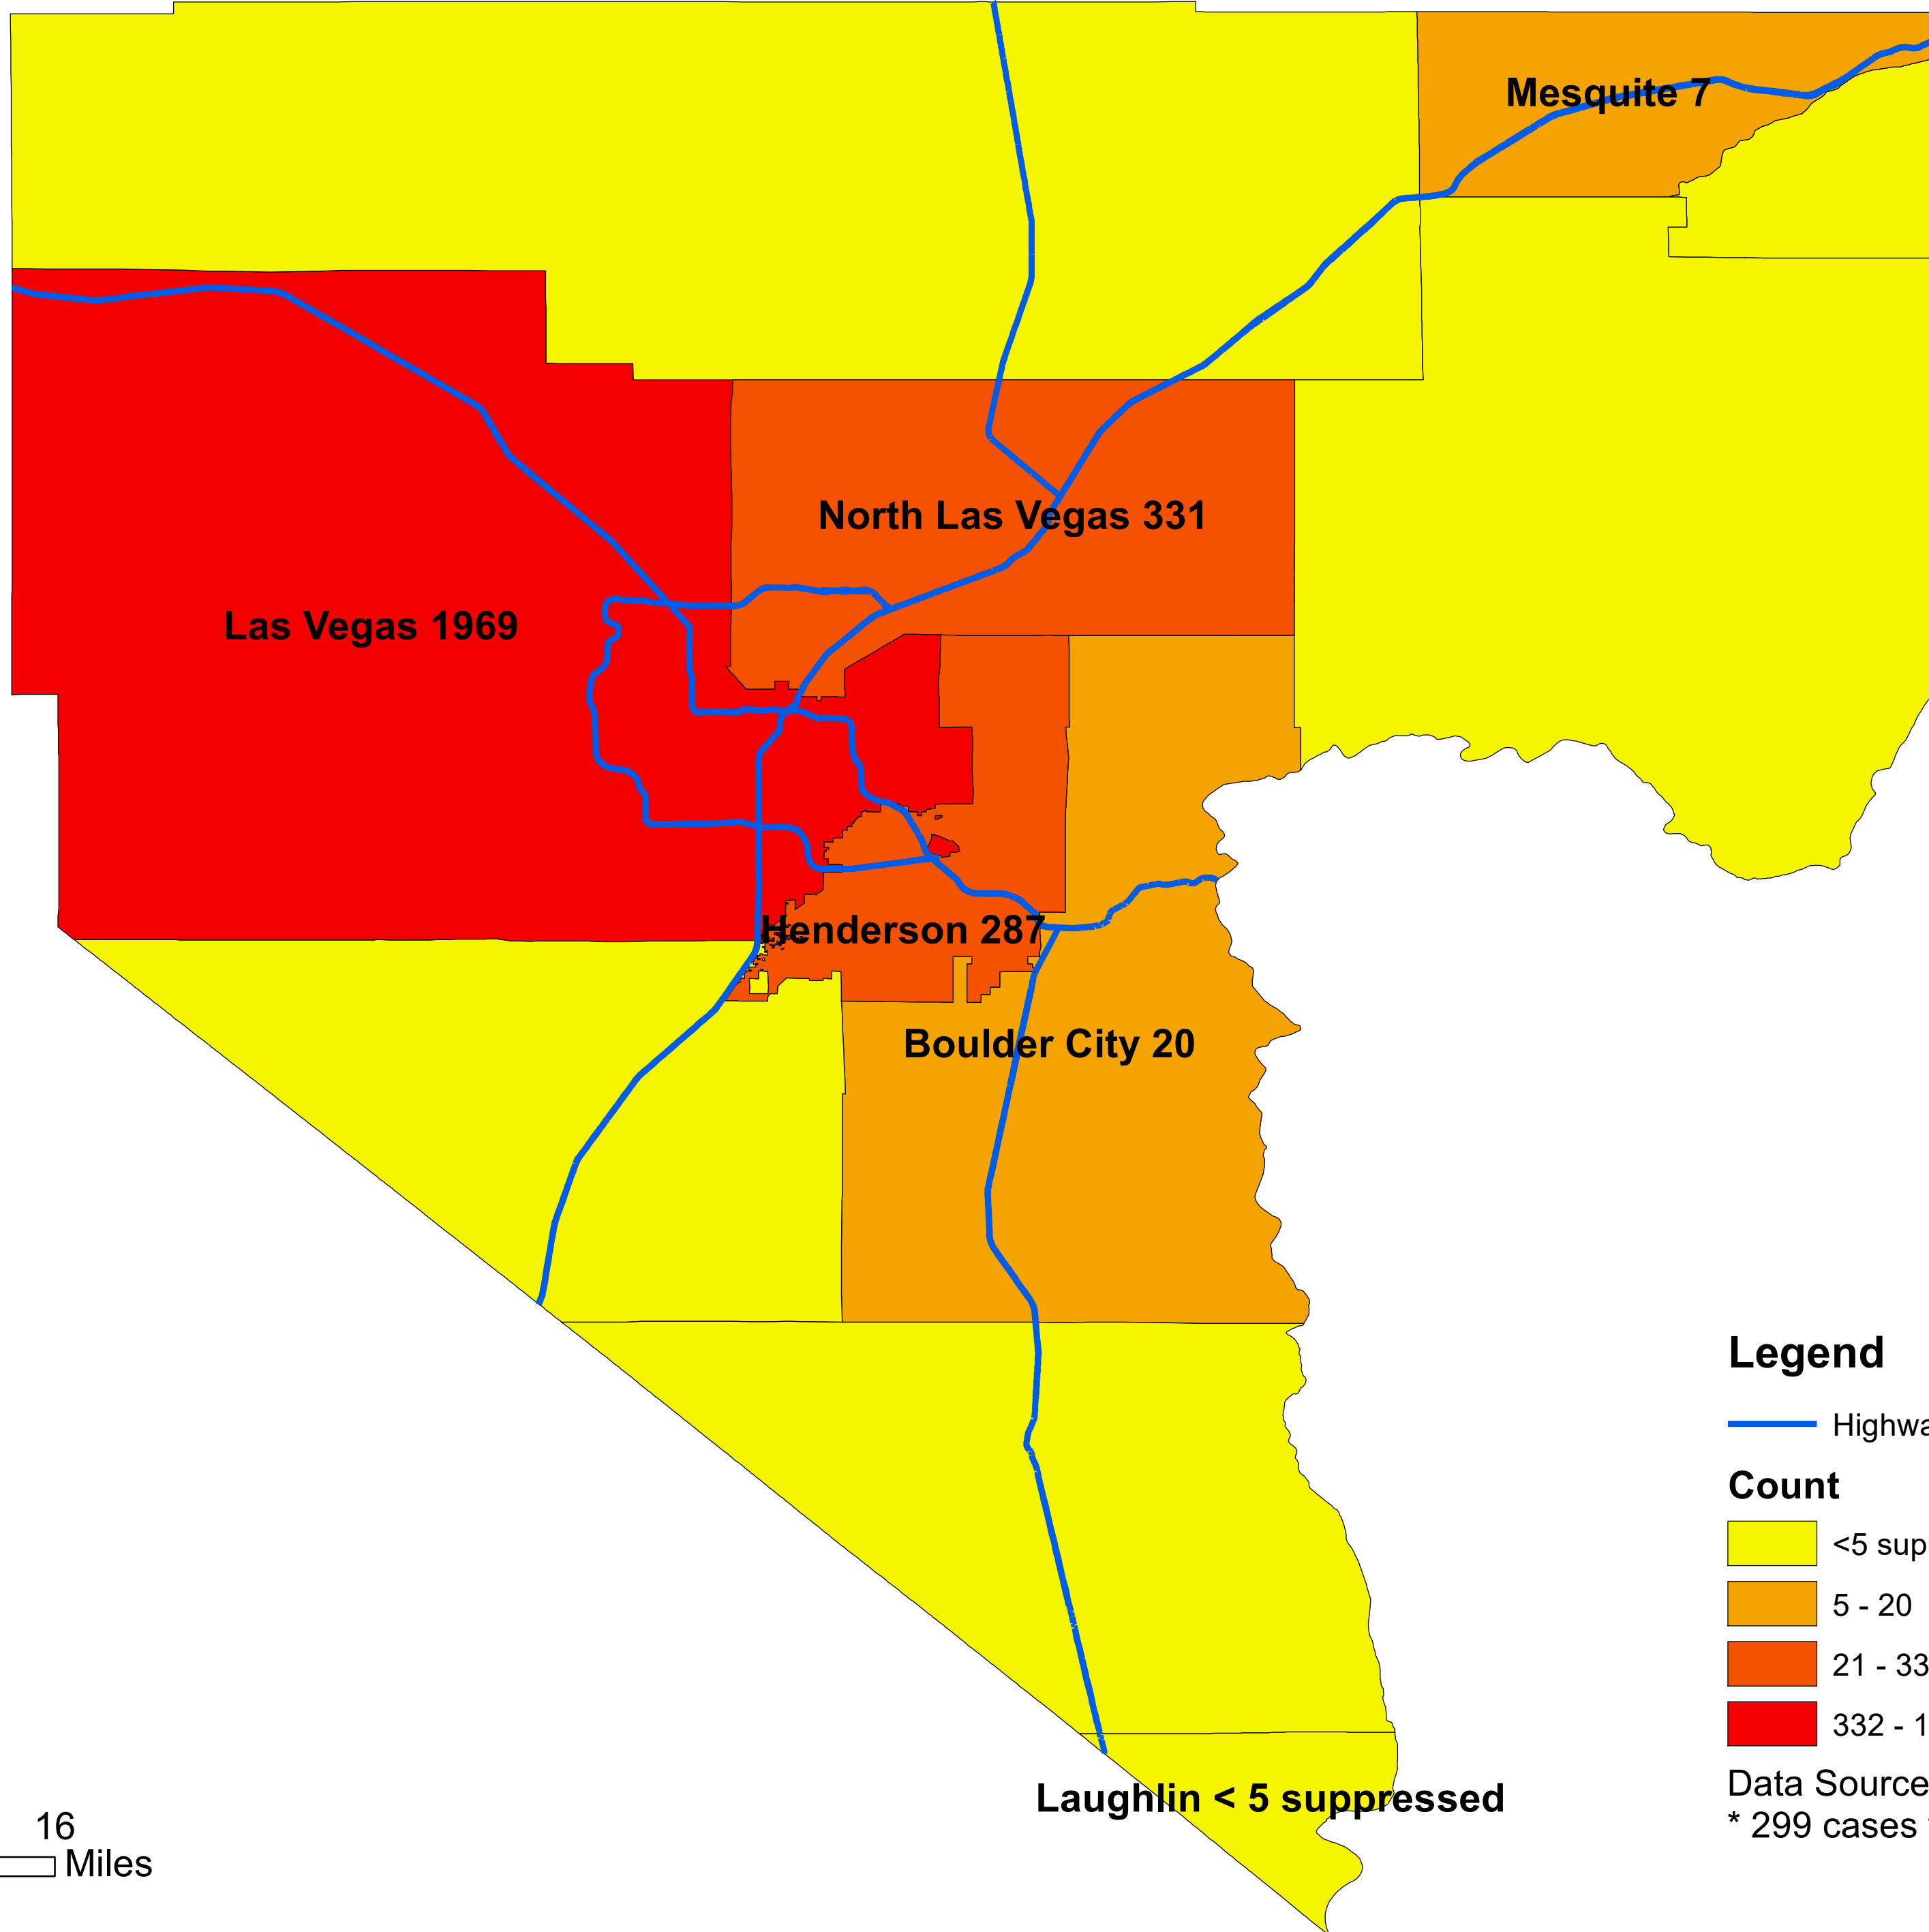

Number of COVID-19 cases by city in Clark county (04.18.2020)

Legend

— Highway

Count

Yellow <5 suppressed

Light Orange 5 - 20

Orange 21 - 331

Red 332 - 1969

Data Source: SNHD

* 299 cases without city information

0 4 8 16
Miles