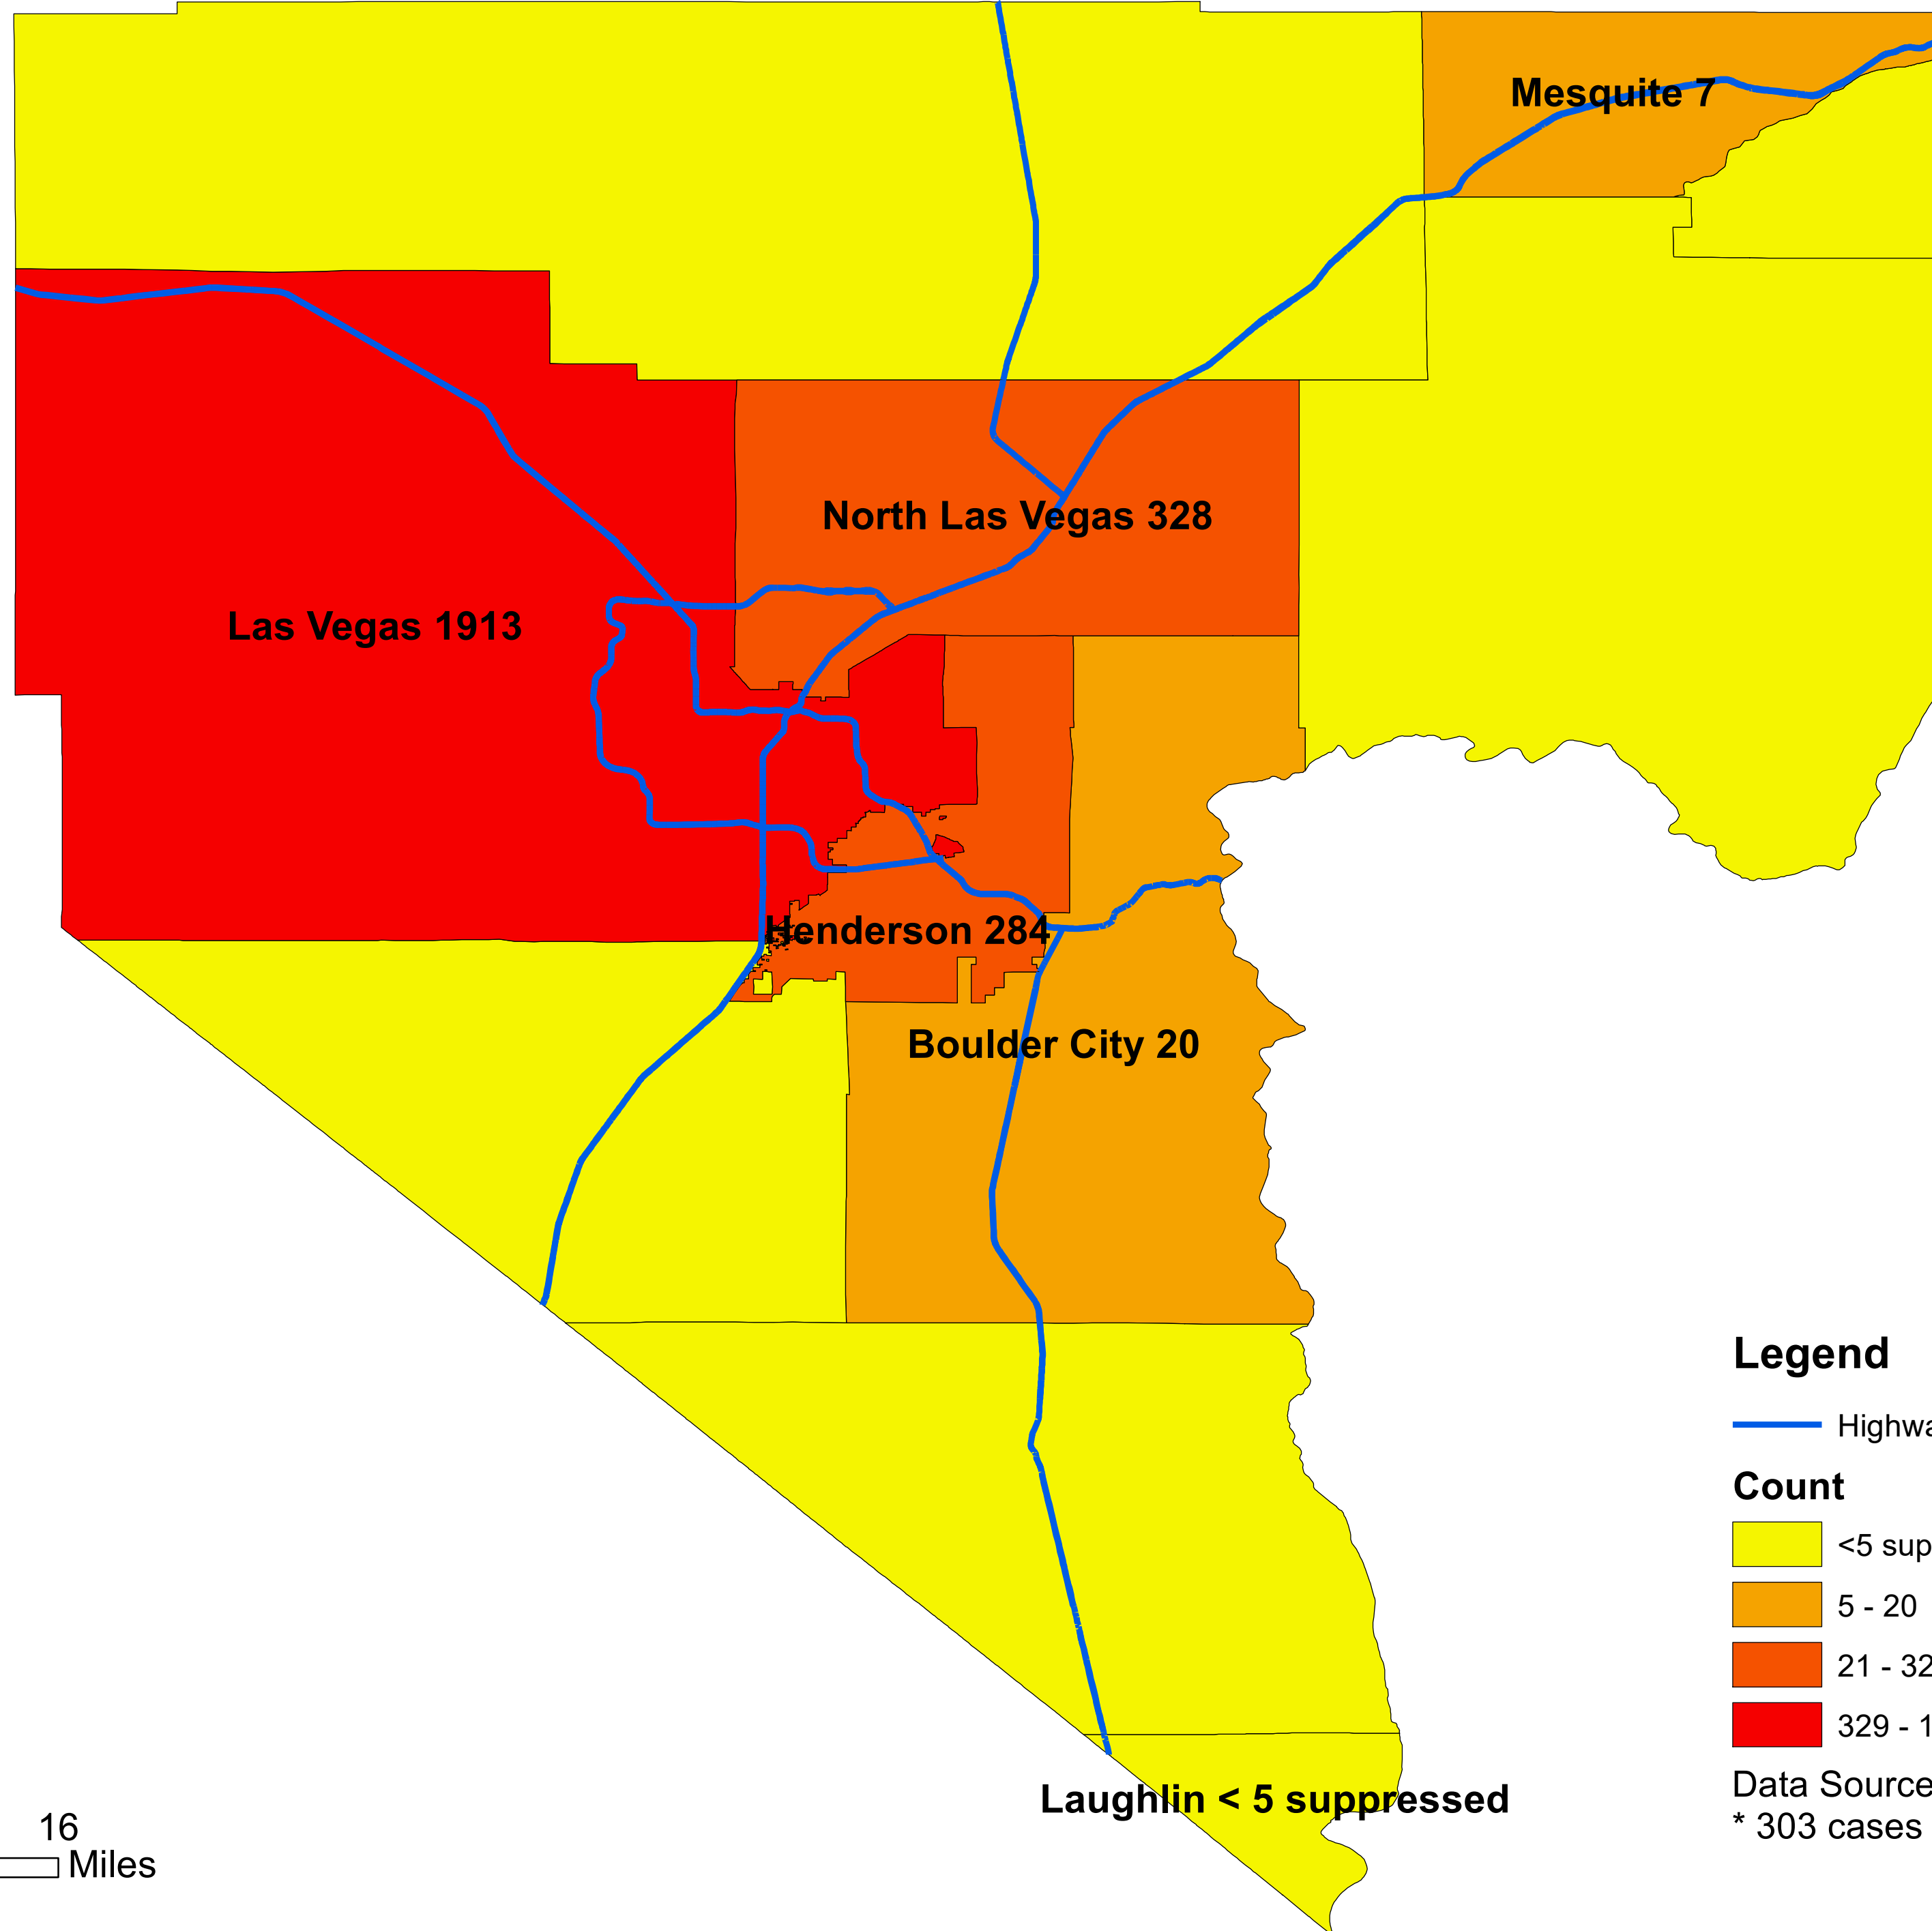

Number of COVID-19 cases by city in Clark county (04.17.2020)

Legend

— Highway

Count

<5 suppressed

5 - 20

21 - 328

329 - 1913

Data Source: SNHD

* 303 cases without city information

0 4 8 16
Miles