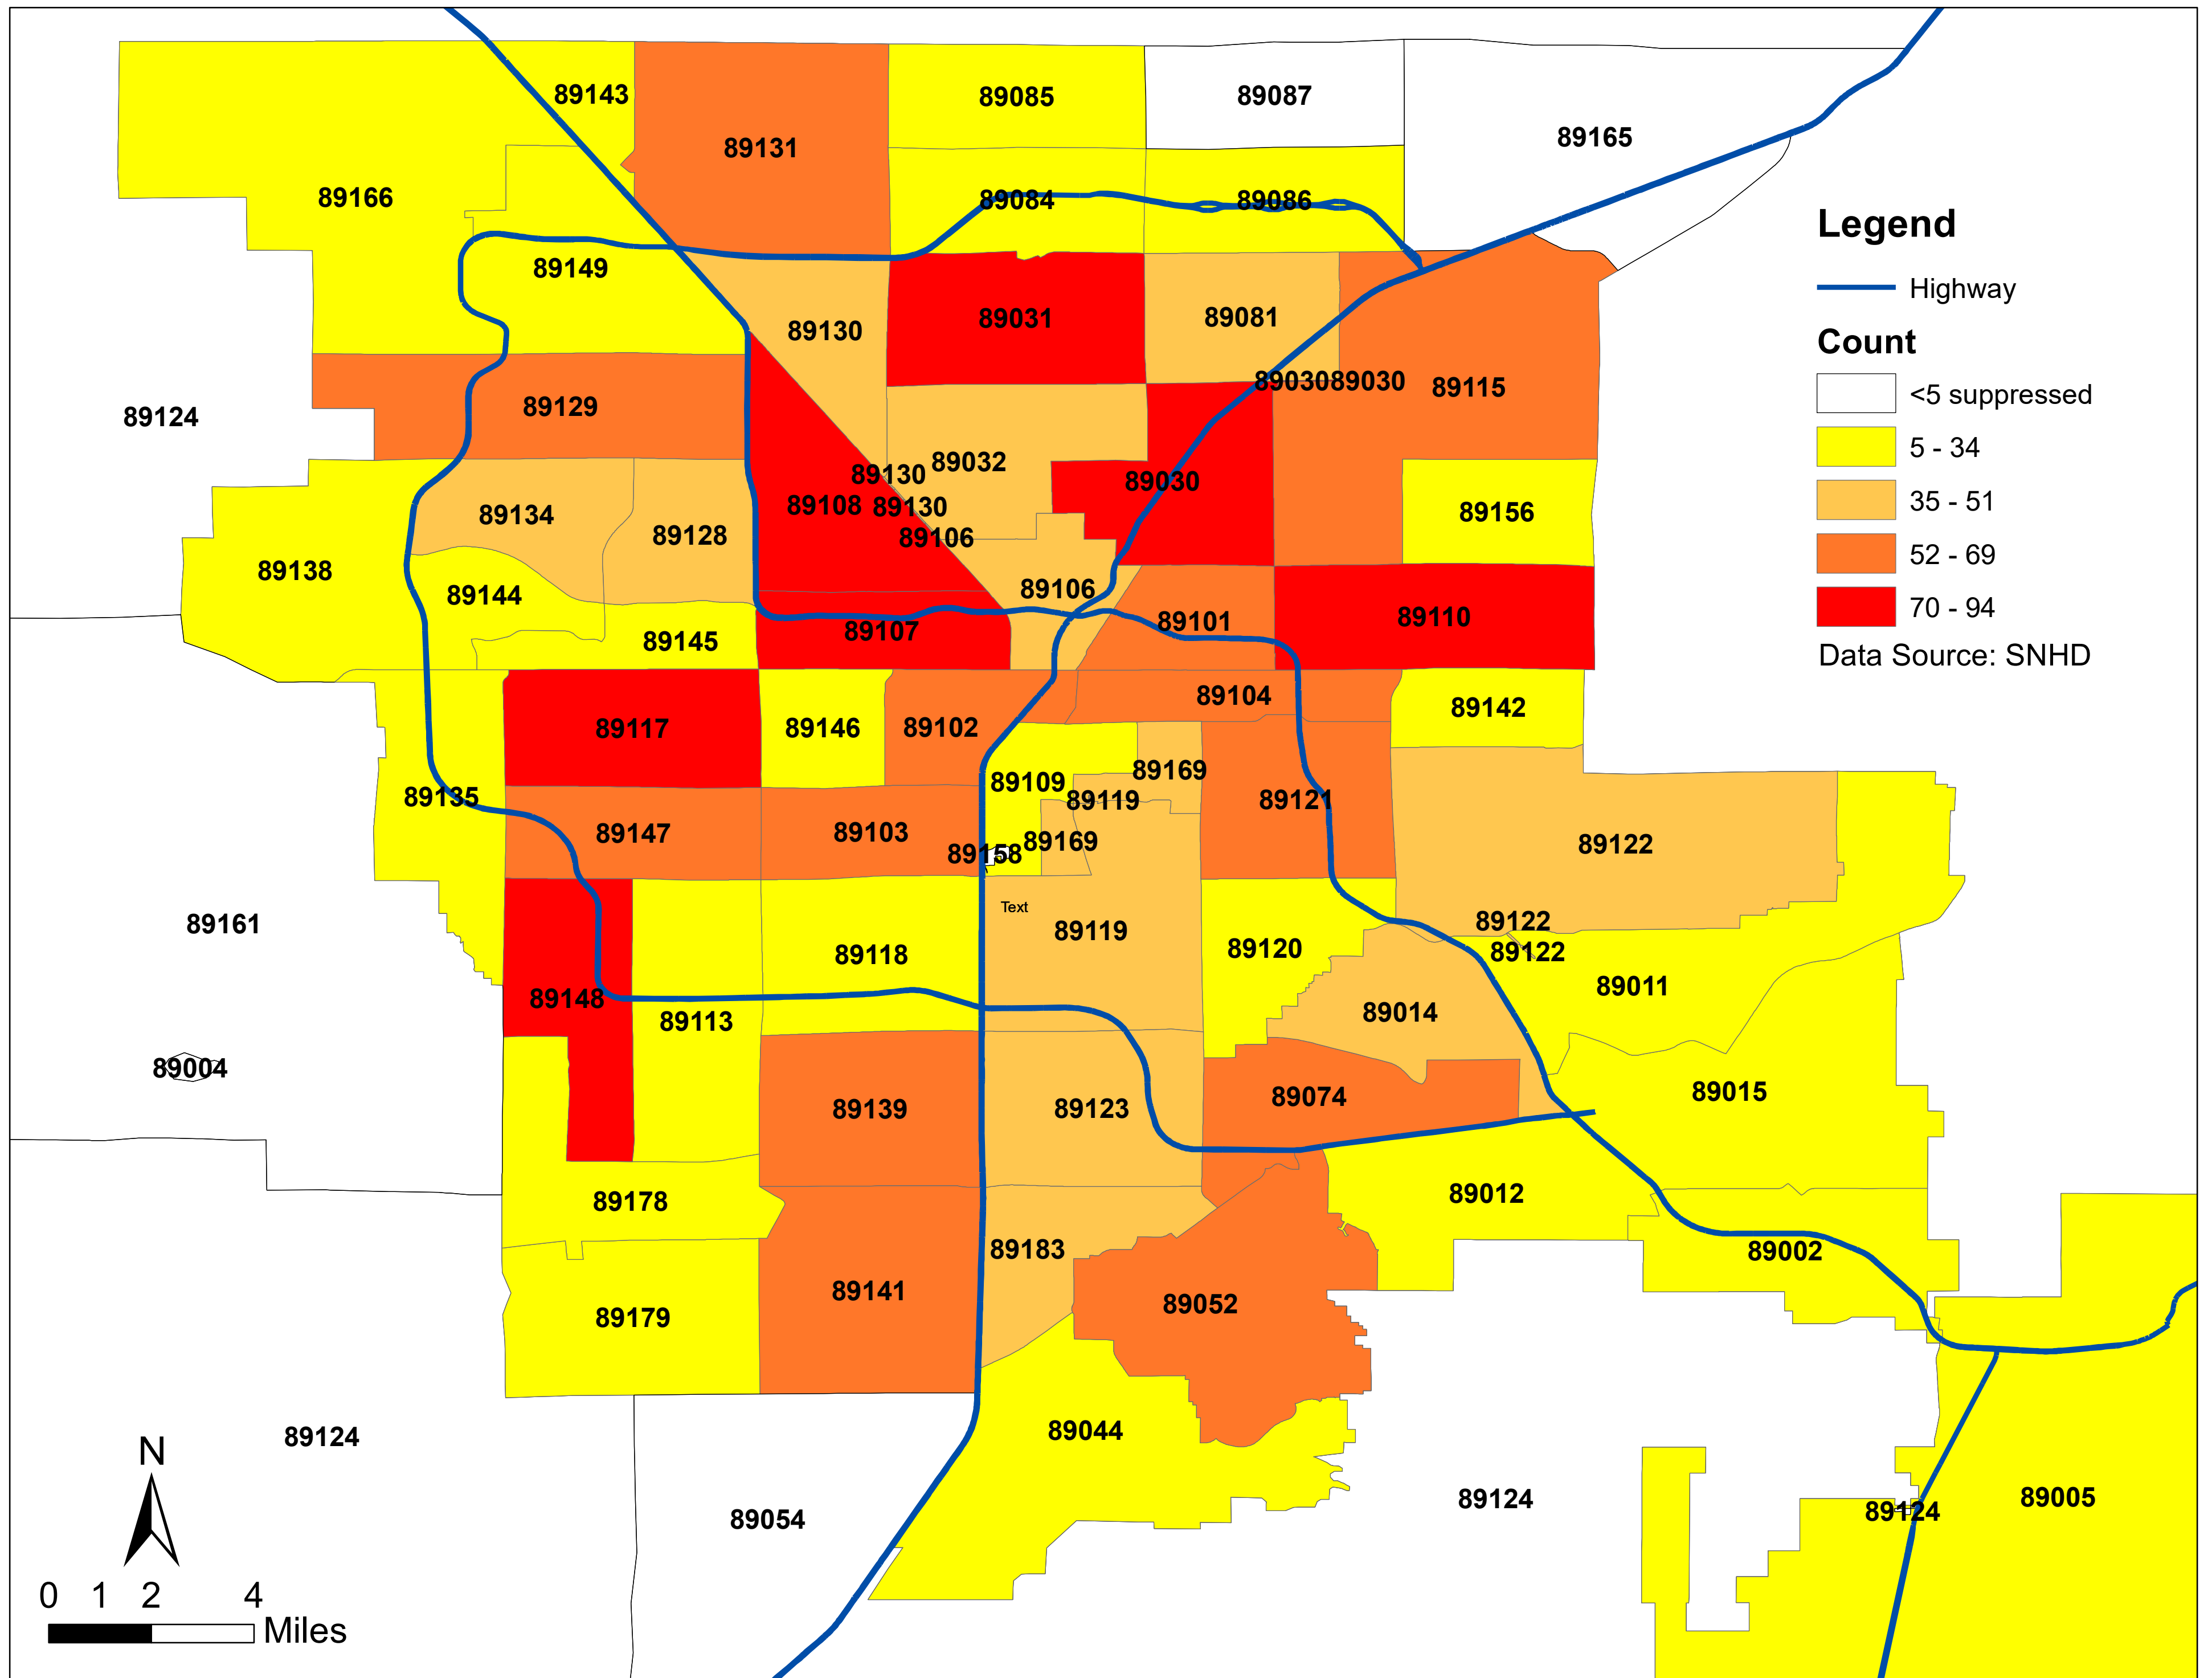

Number of COVID-19 cases by zip code in Clark county (04.16.2020)

Note: Number of cases by zip code in Mesquite and Laughlin are less than 5 and suppressed.