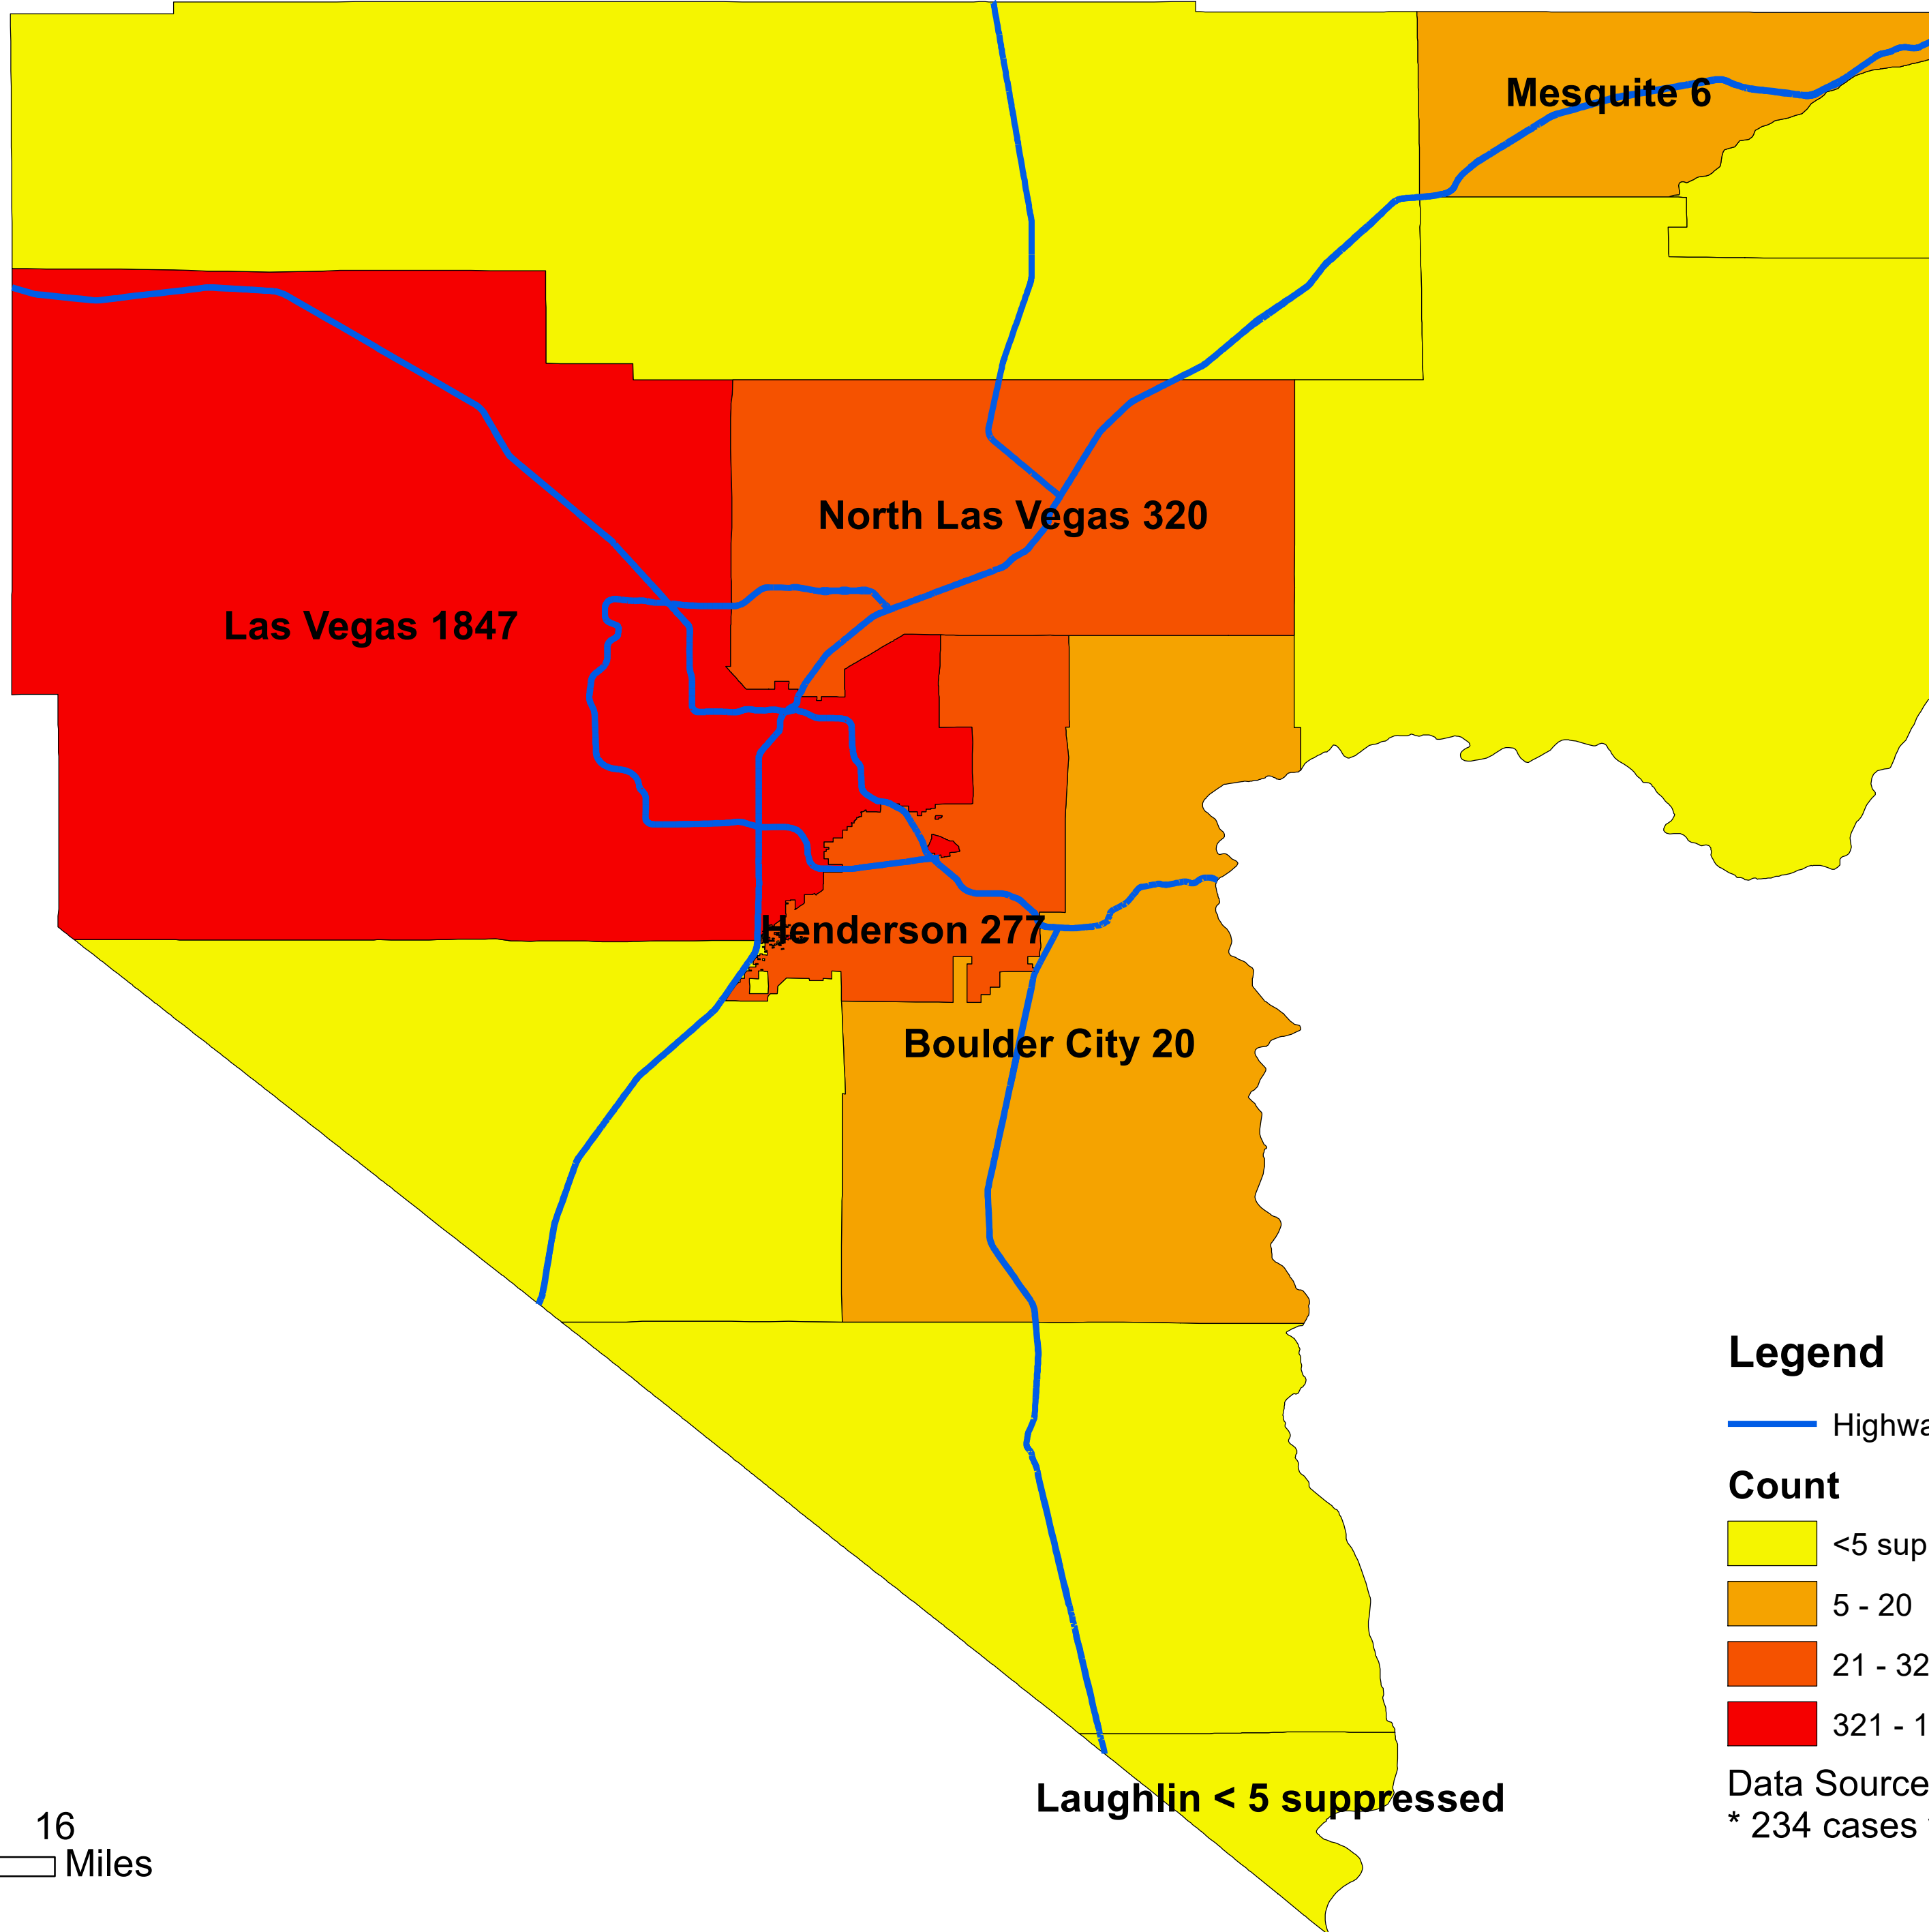

Number of COVID-19 cases by city in Clark county (04.16.2020)

Legend

— Highway

Count

< 5 suppressed

5 - 20

21 - 320

321 - 1847

Data Source: SNHD

* 234 cases without city information

0 4 8 16
Miles