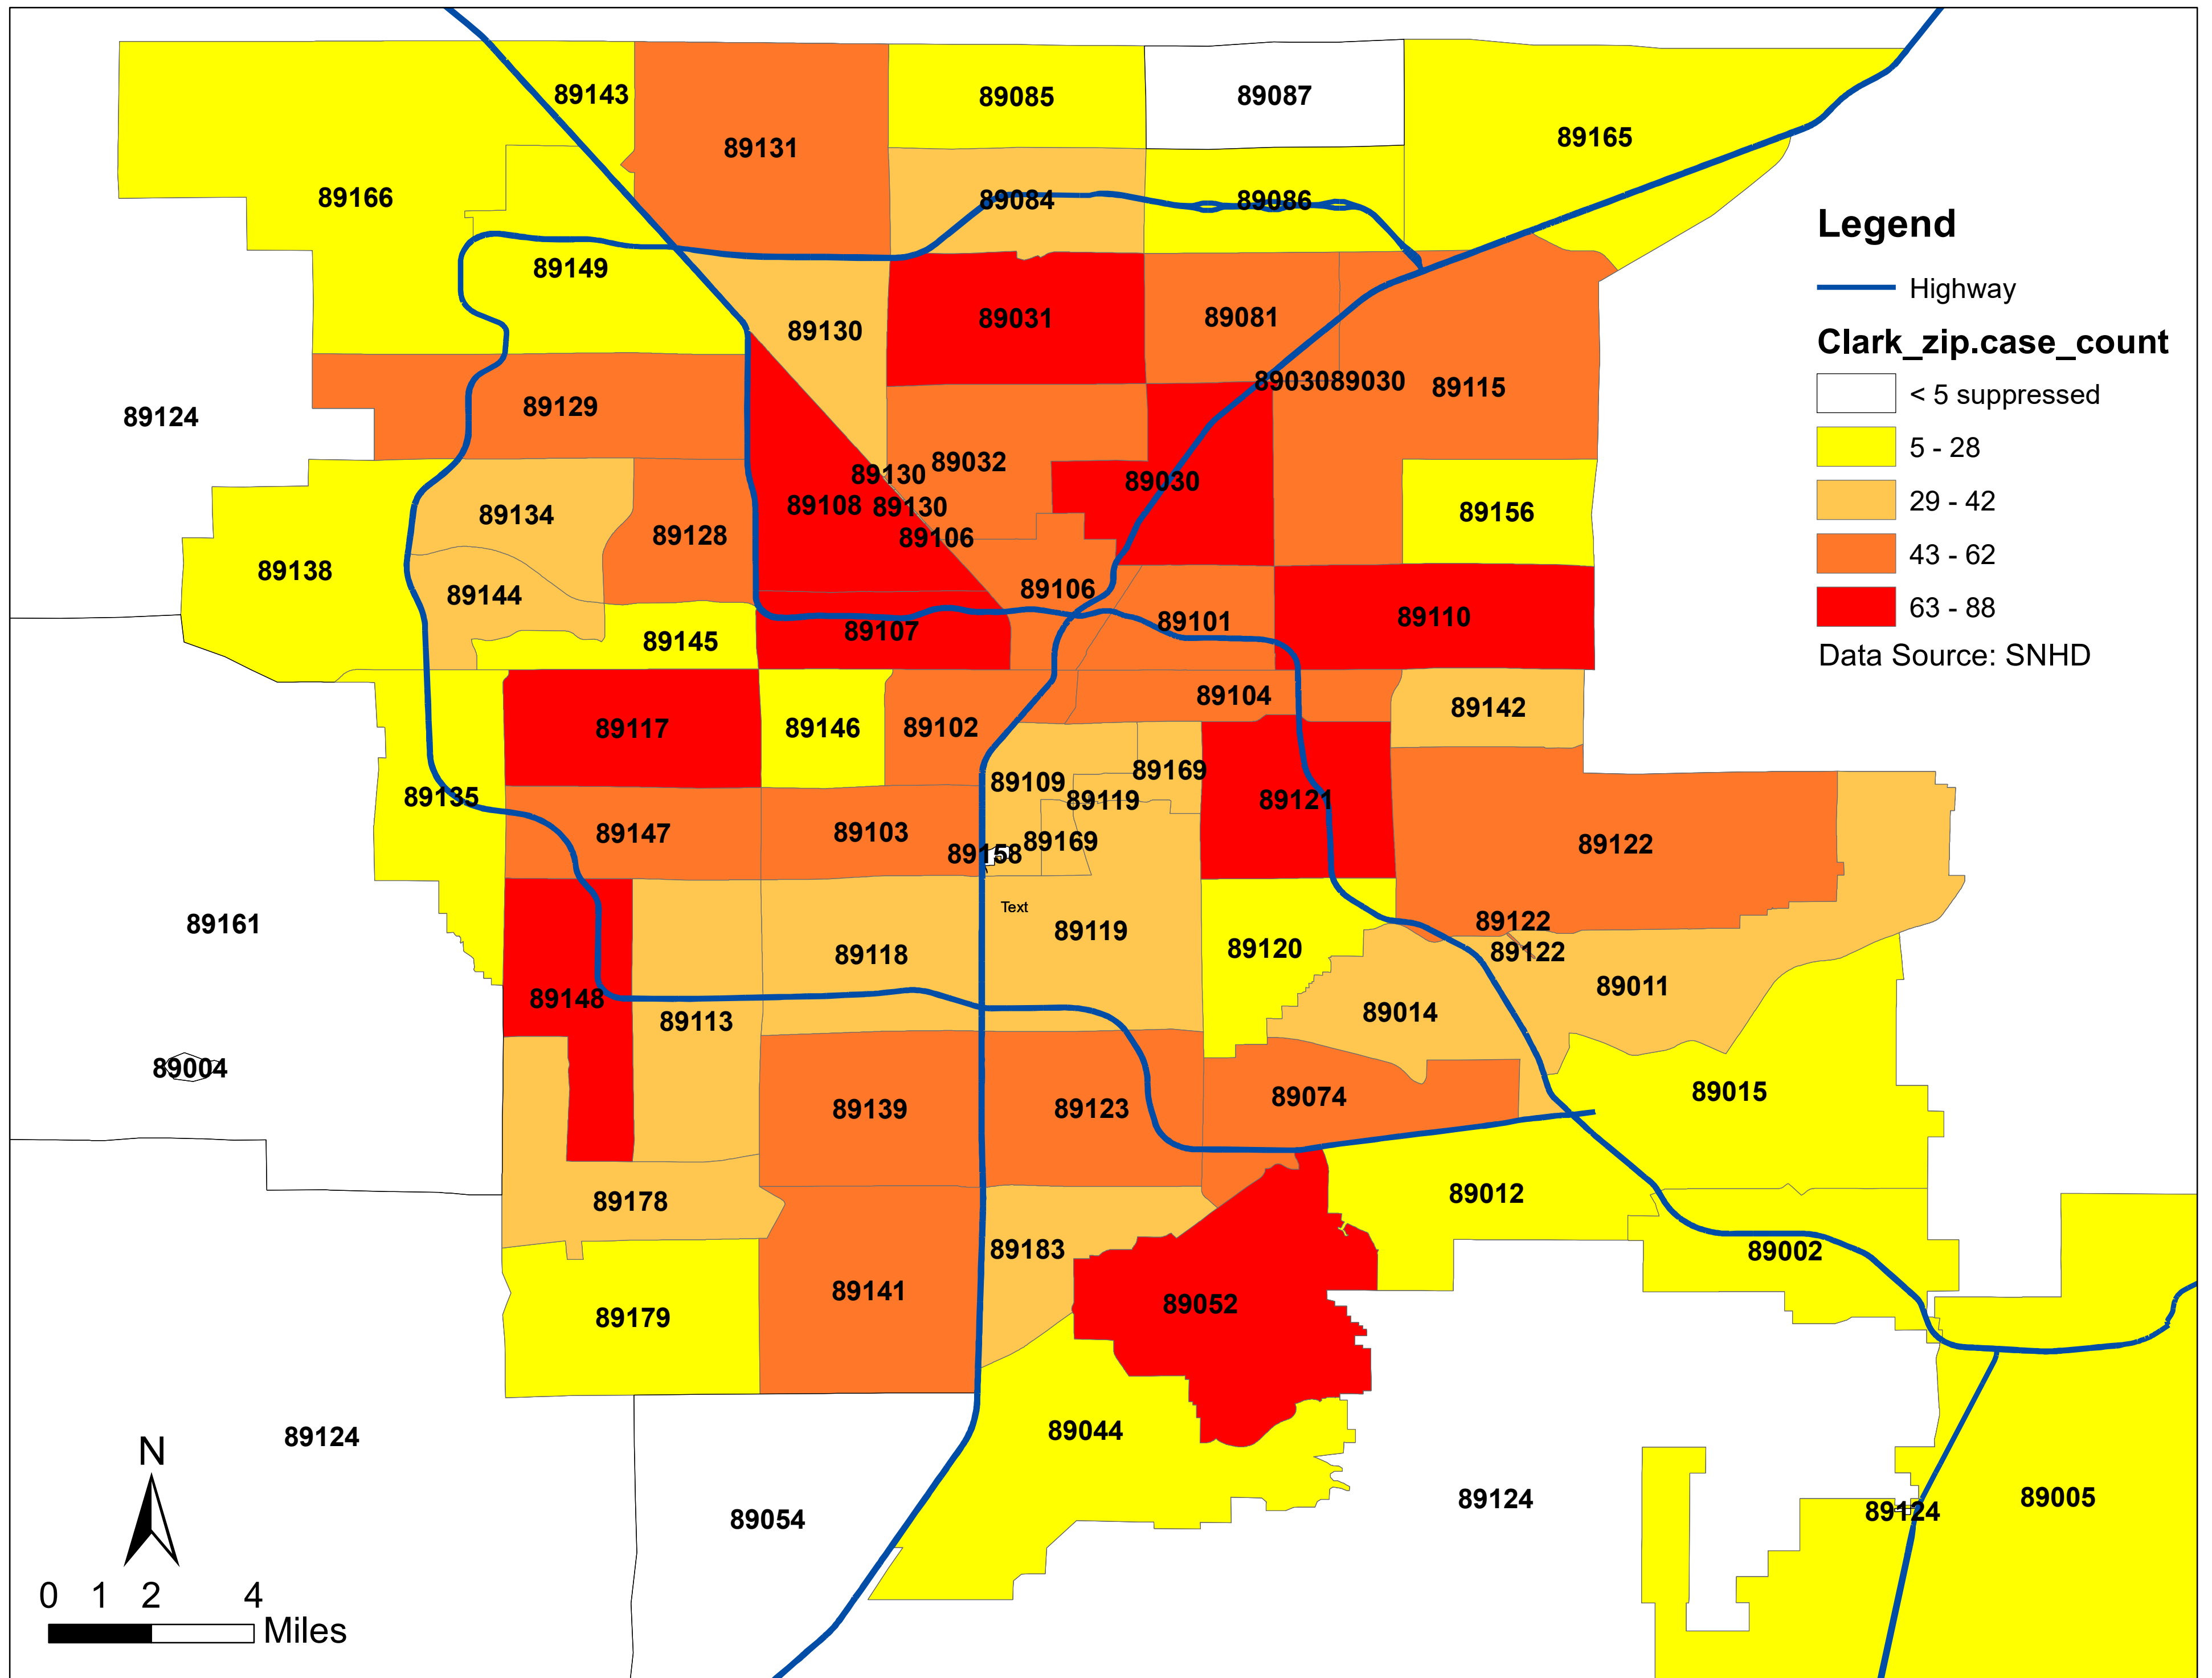

Number of COVID-19 cases by zip code in Clark county (04.15.2020)

Note: Number of cases by zip code in Mesquite and Laughlin are less than 5 and suppressed.