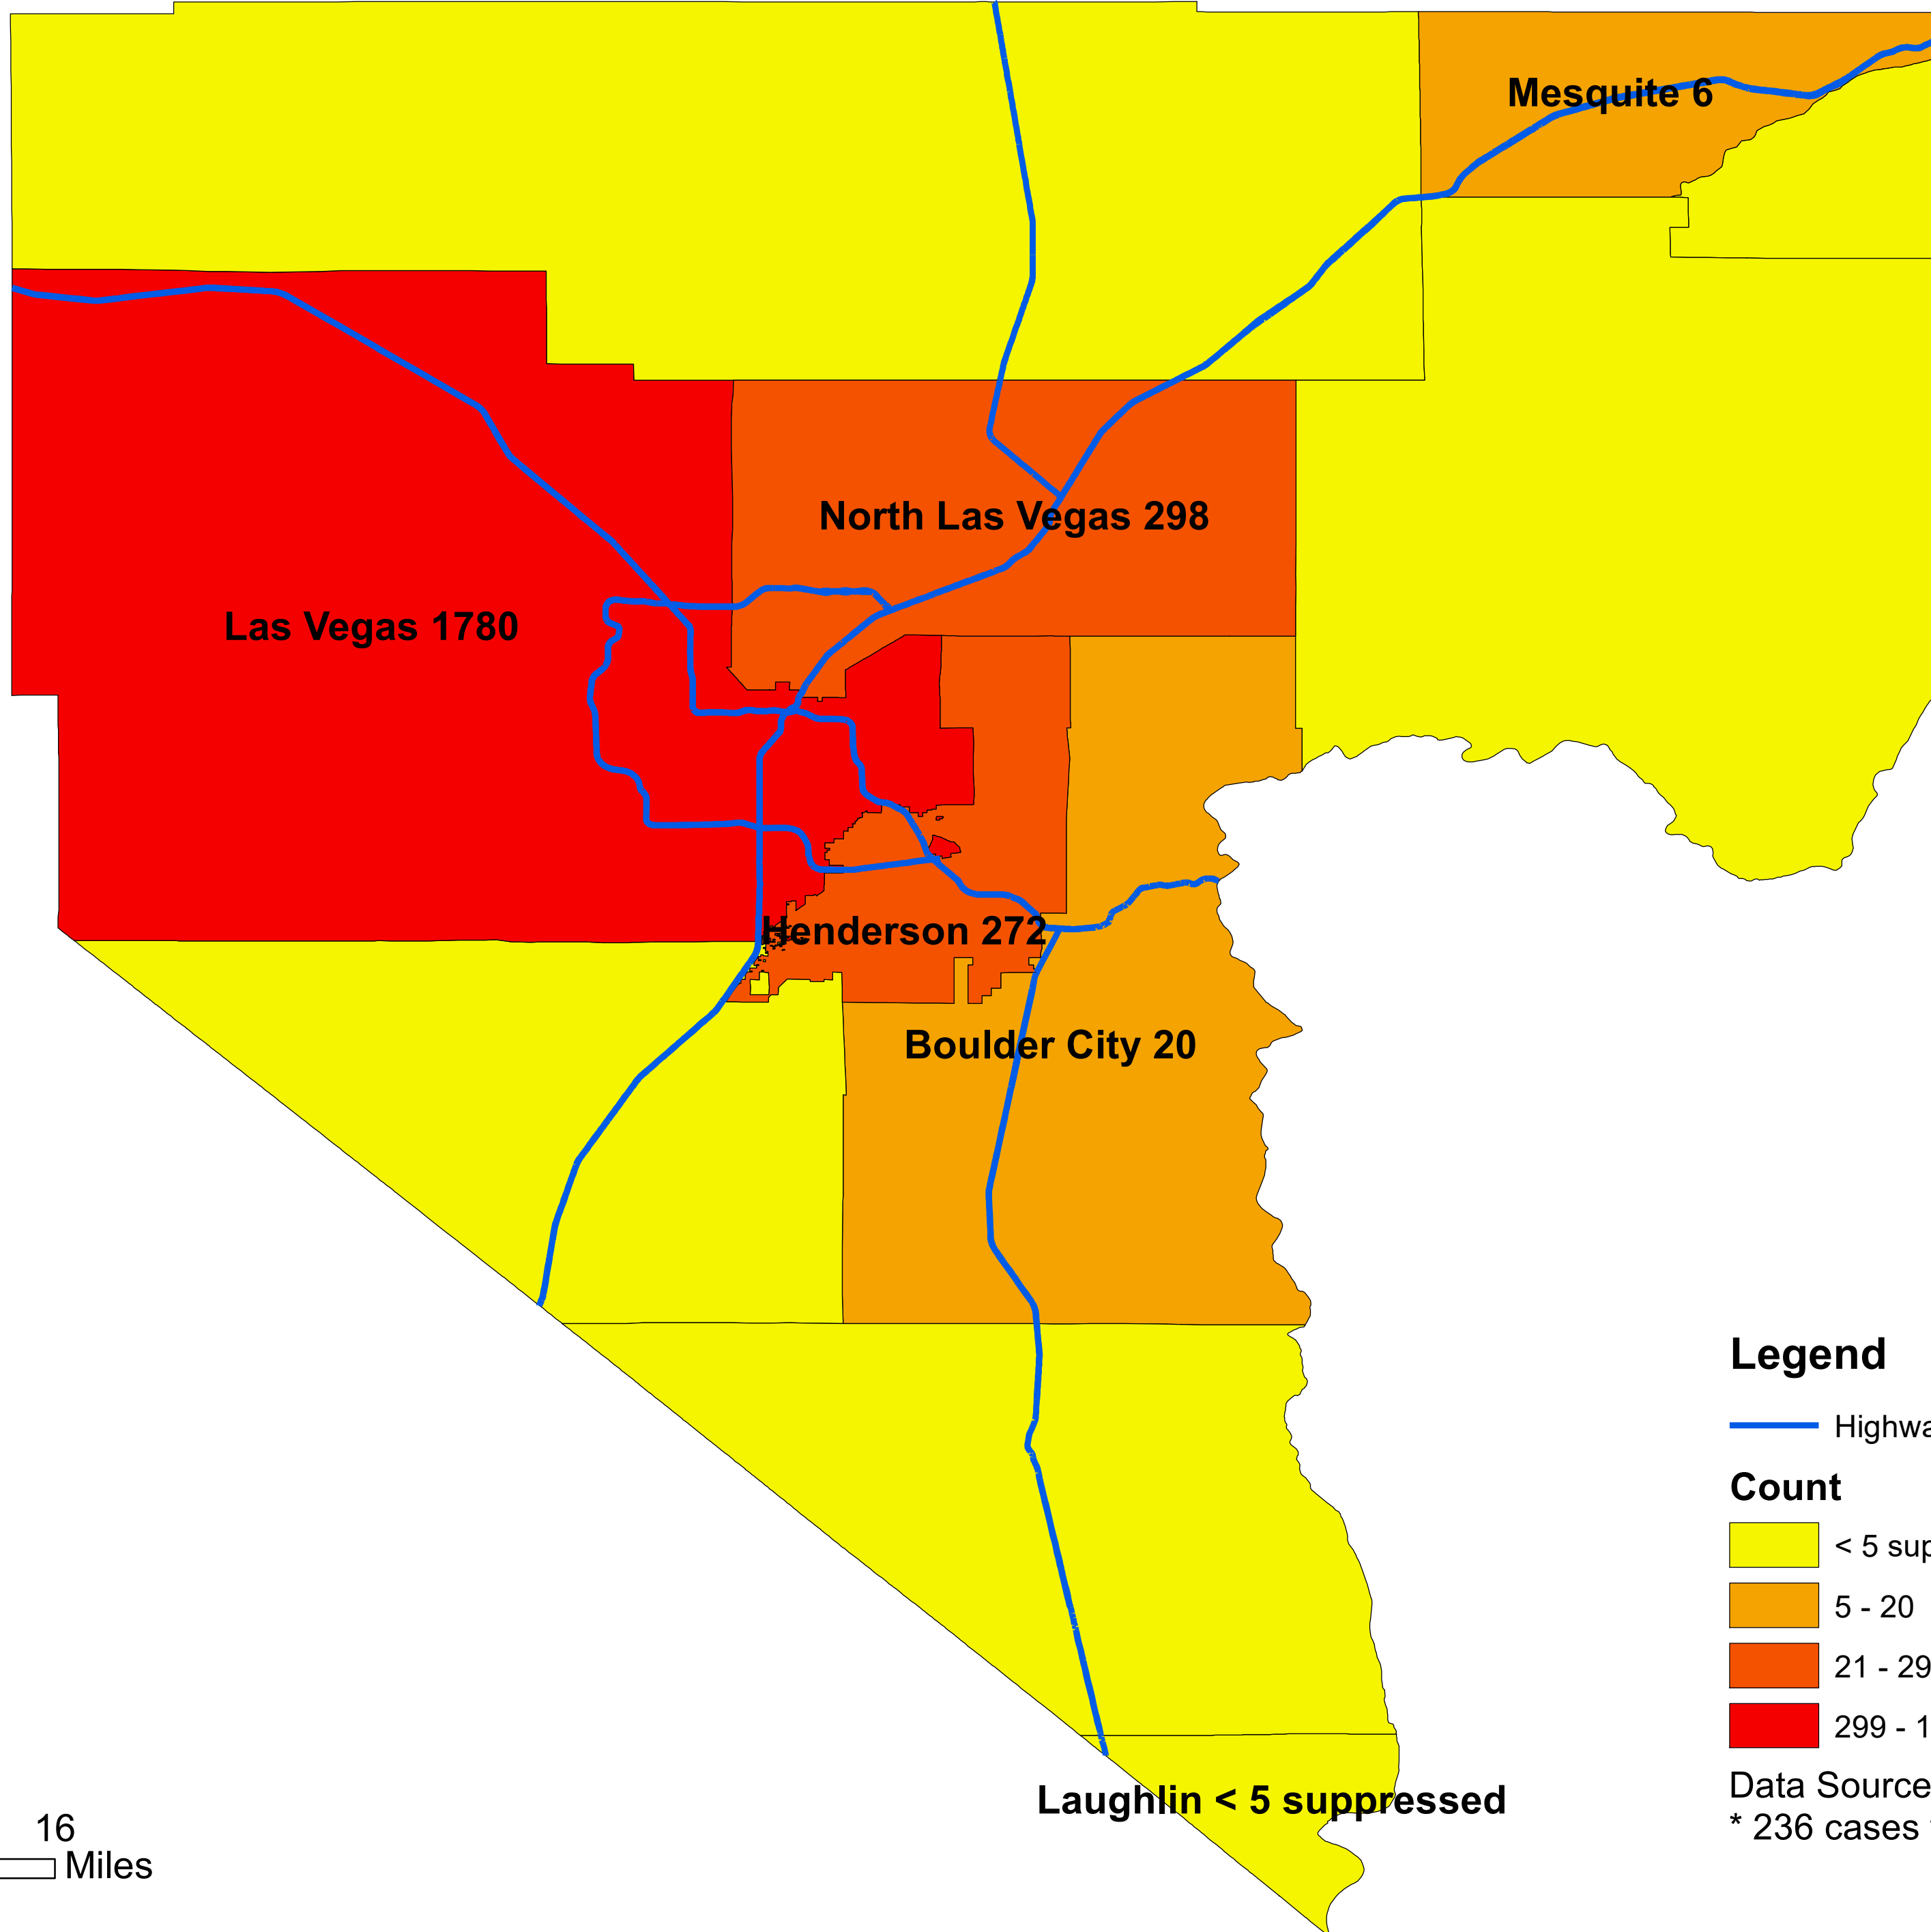

Number of COVID-19 cases by city in Clark county (04.15.2020)

Legend

— Highway

Count

< 5 suppressed

5 - 20

21 - 298

299 - 1780

Data Source: SNHD

* 236 cases without city information

0 4 8 16
Miles