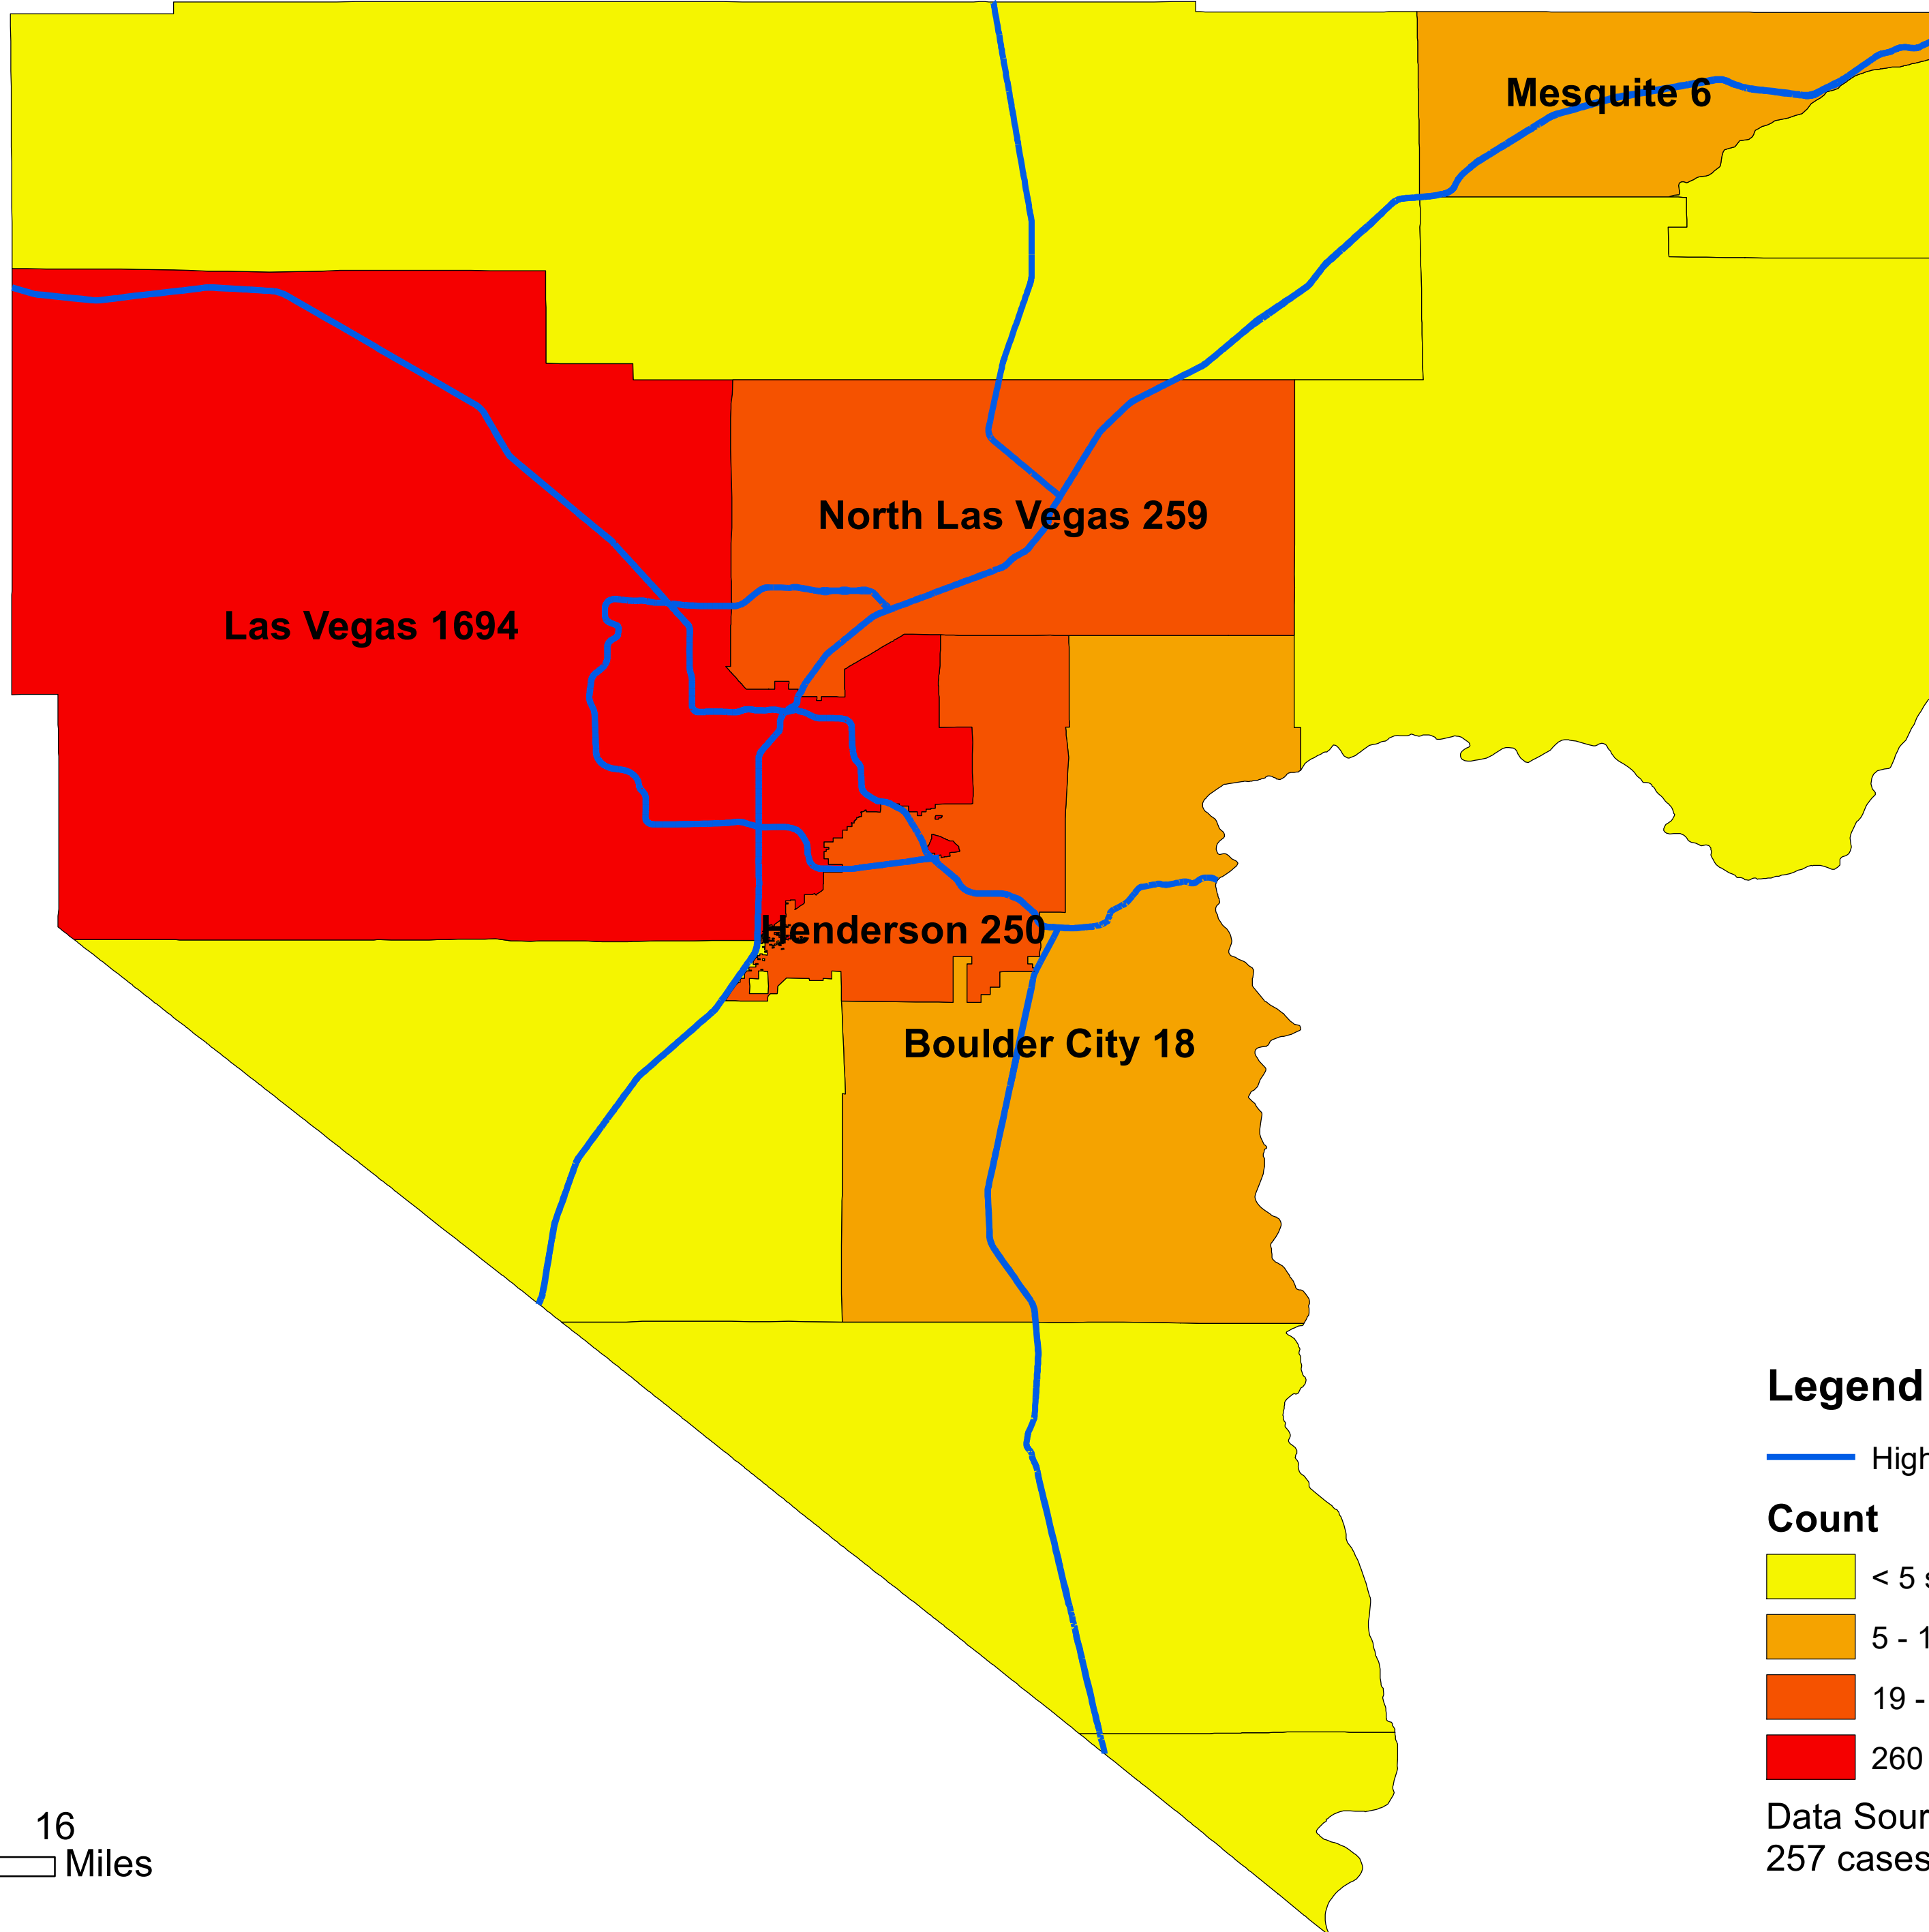

Number of COVID-19 cases by city in Clark county (04.13.2020)

Legend

— Highway

Count

Yellow < 5 suppressed

Orange 5 - 18

Dark Orange 19 - 259

Red 260 - 1694

Data Source: SNHD

257 cases without city information

0 4 8 16 Miles