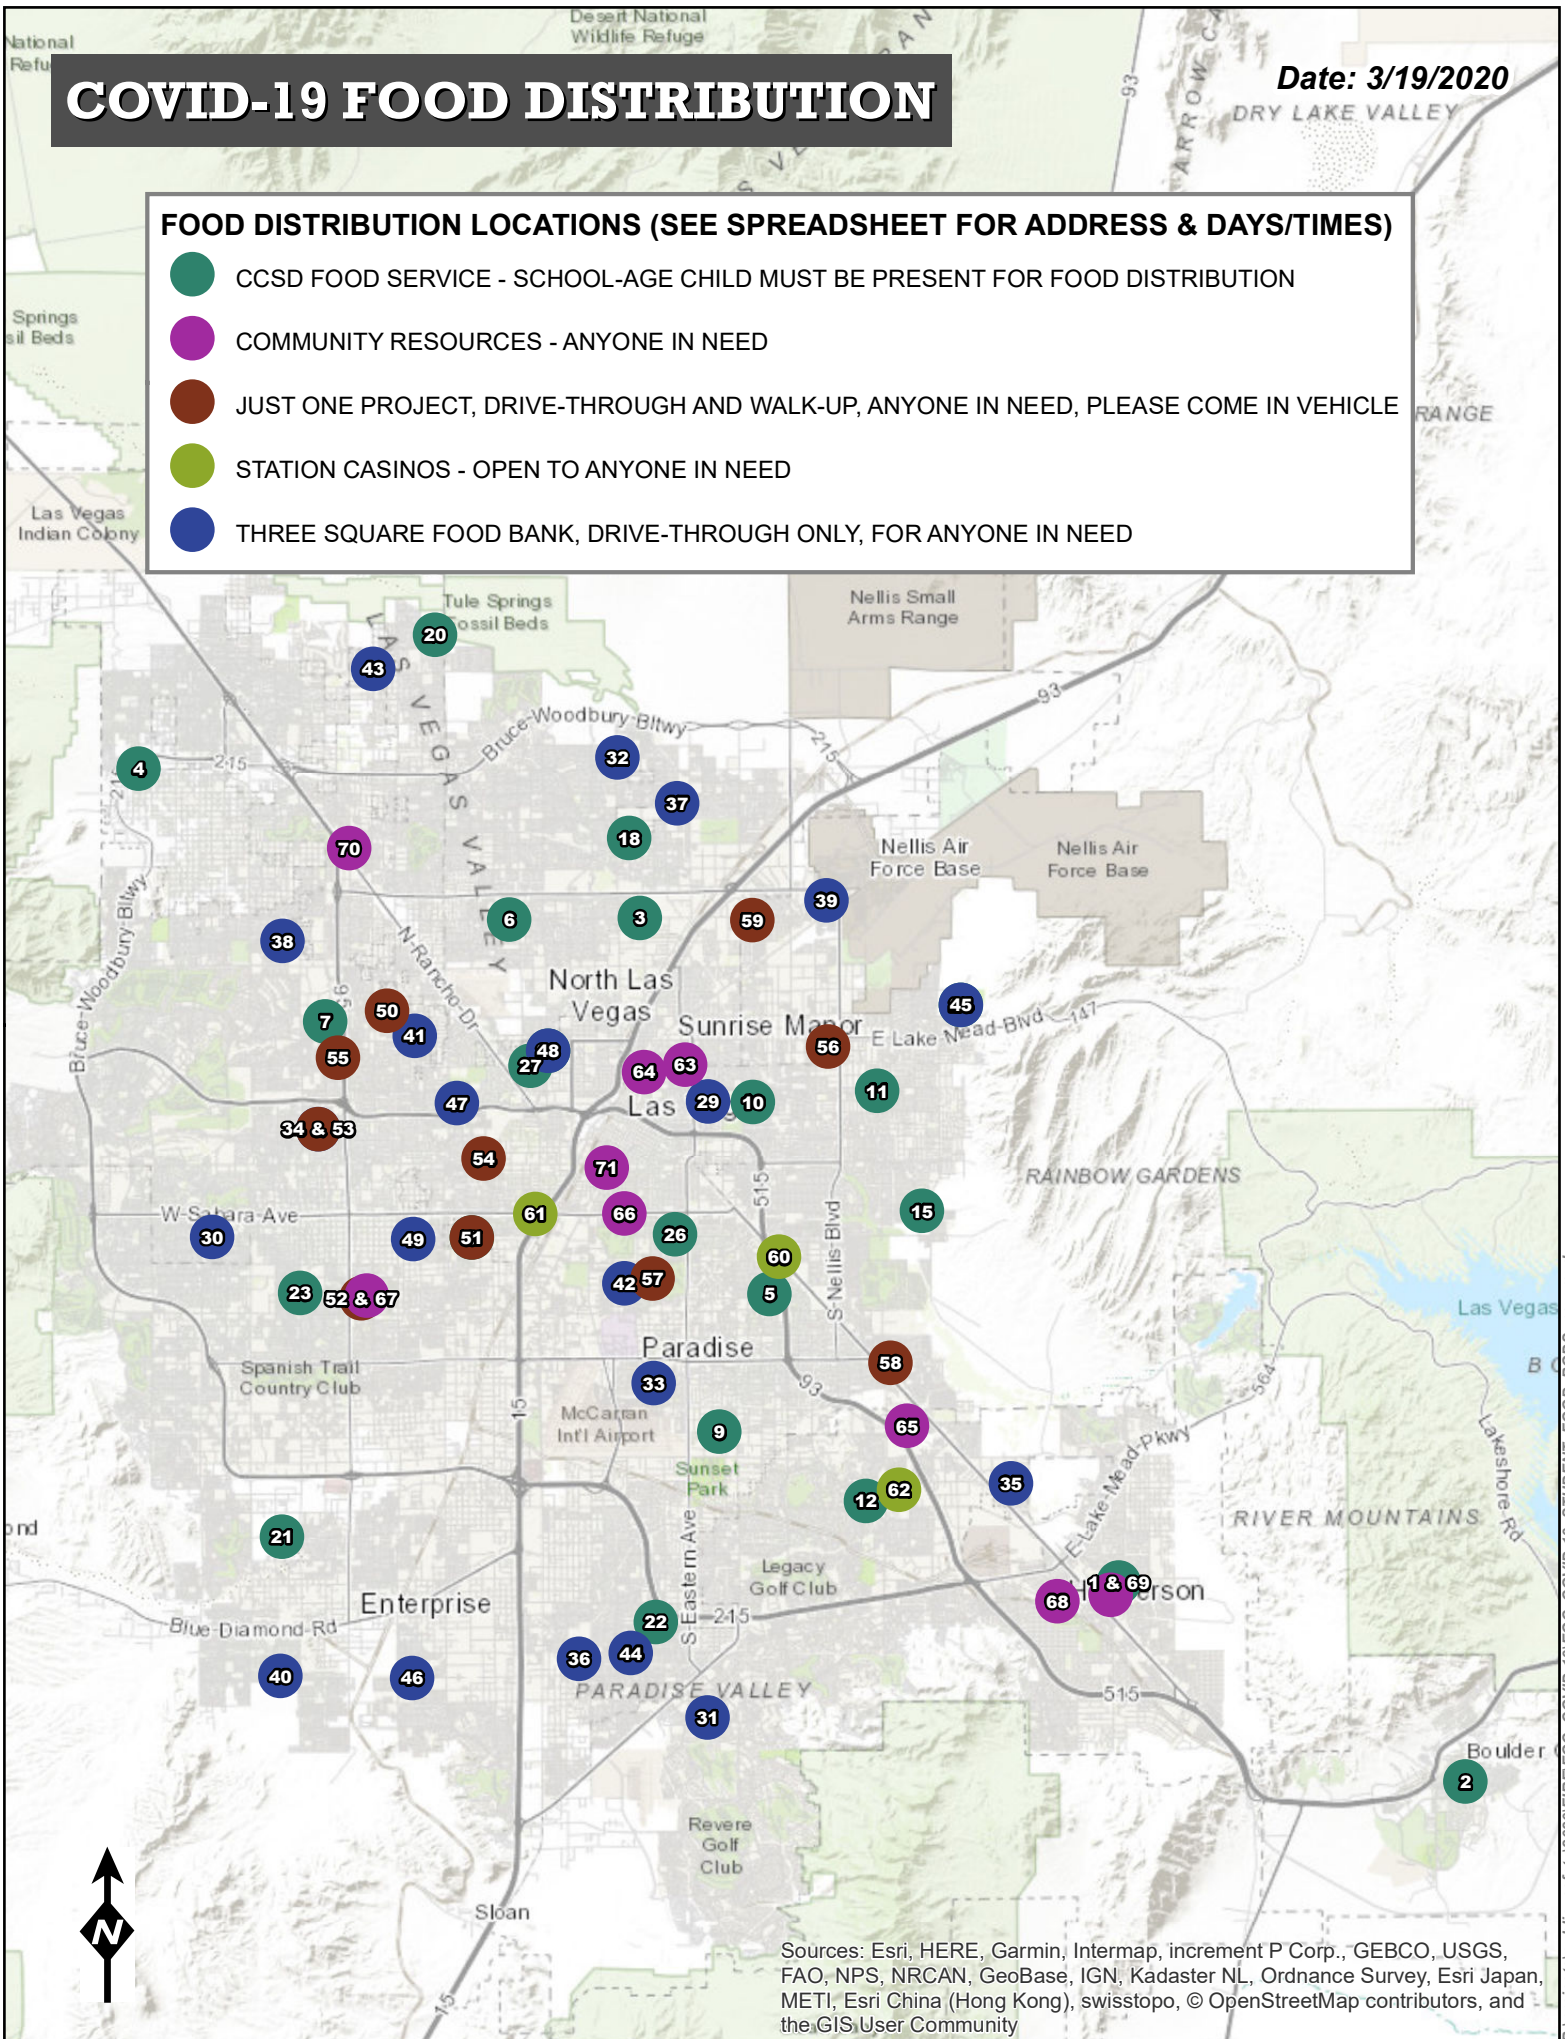

# COVID-19 FOOD DISTRIBUTION

Date: 3/19/2020

## FOOD DISTRIBUTION LOCATIONS (SEE SPREADSHEET FOR ADDRESS & DAYS/TIMES)

- CCSD FOOD SERVICE - SCHOOL-AGE CHILD MUST BE PRESENT FOR FOOD DISTRIBUTION
- COMMUNITY RESOURCES - ANYONE IN NEED
- JUST ONE PROJECT, DRIVE-THROUGH AND WALK-UP, ANYONE IN NEED, PLEASE COME IN VEHICLE
- STATION CASINOS - OPEN TO ANYONE IN NEED
- THREE SQUARE FOOD BANK, DRIVE-THROUGH ONLY, FOR ANYONE IN NEED

Sources: Esri, HERE, Garmin, Intermap, increment P Corp., GEBCO, USGS, FAO, NPS, NRCAN, GeoBase, IGN, Kadaster NL, Ordnance Survey, Esri Japan, METI, Esri China (Hong Kong), swisstopo, © OpenStreetMap contributors, and the GIS User Community