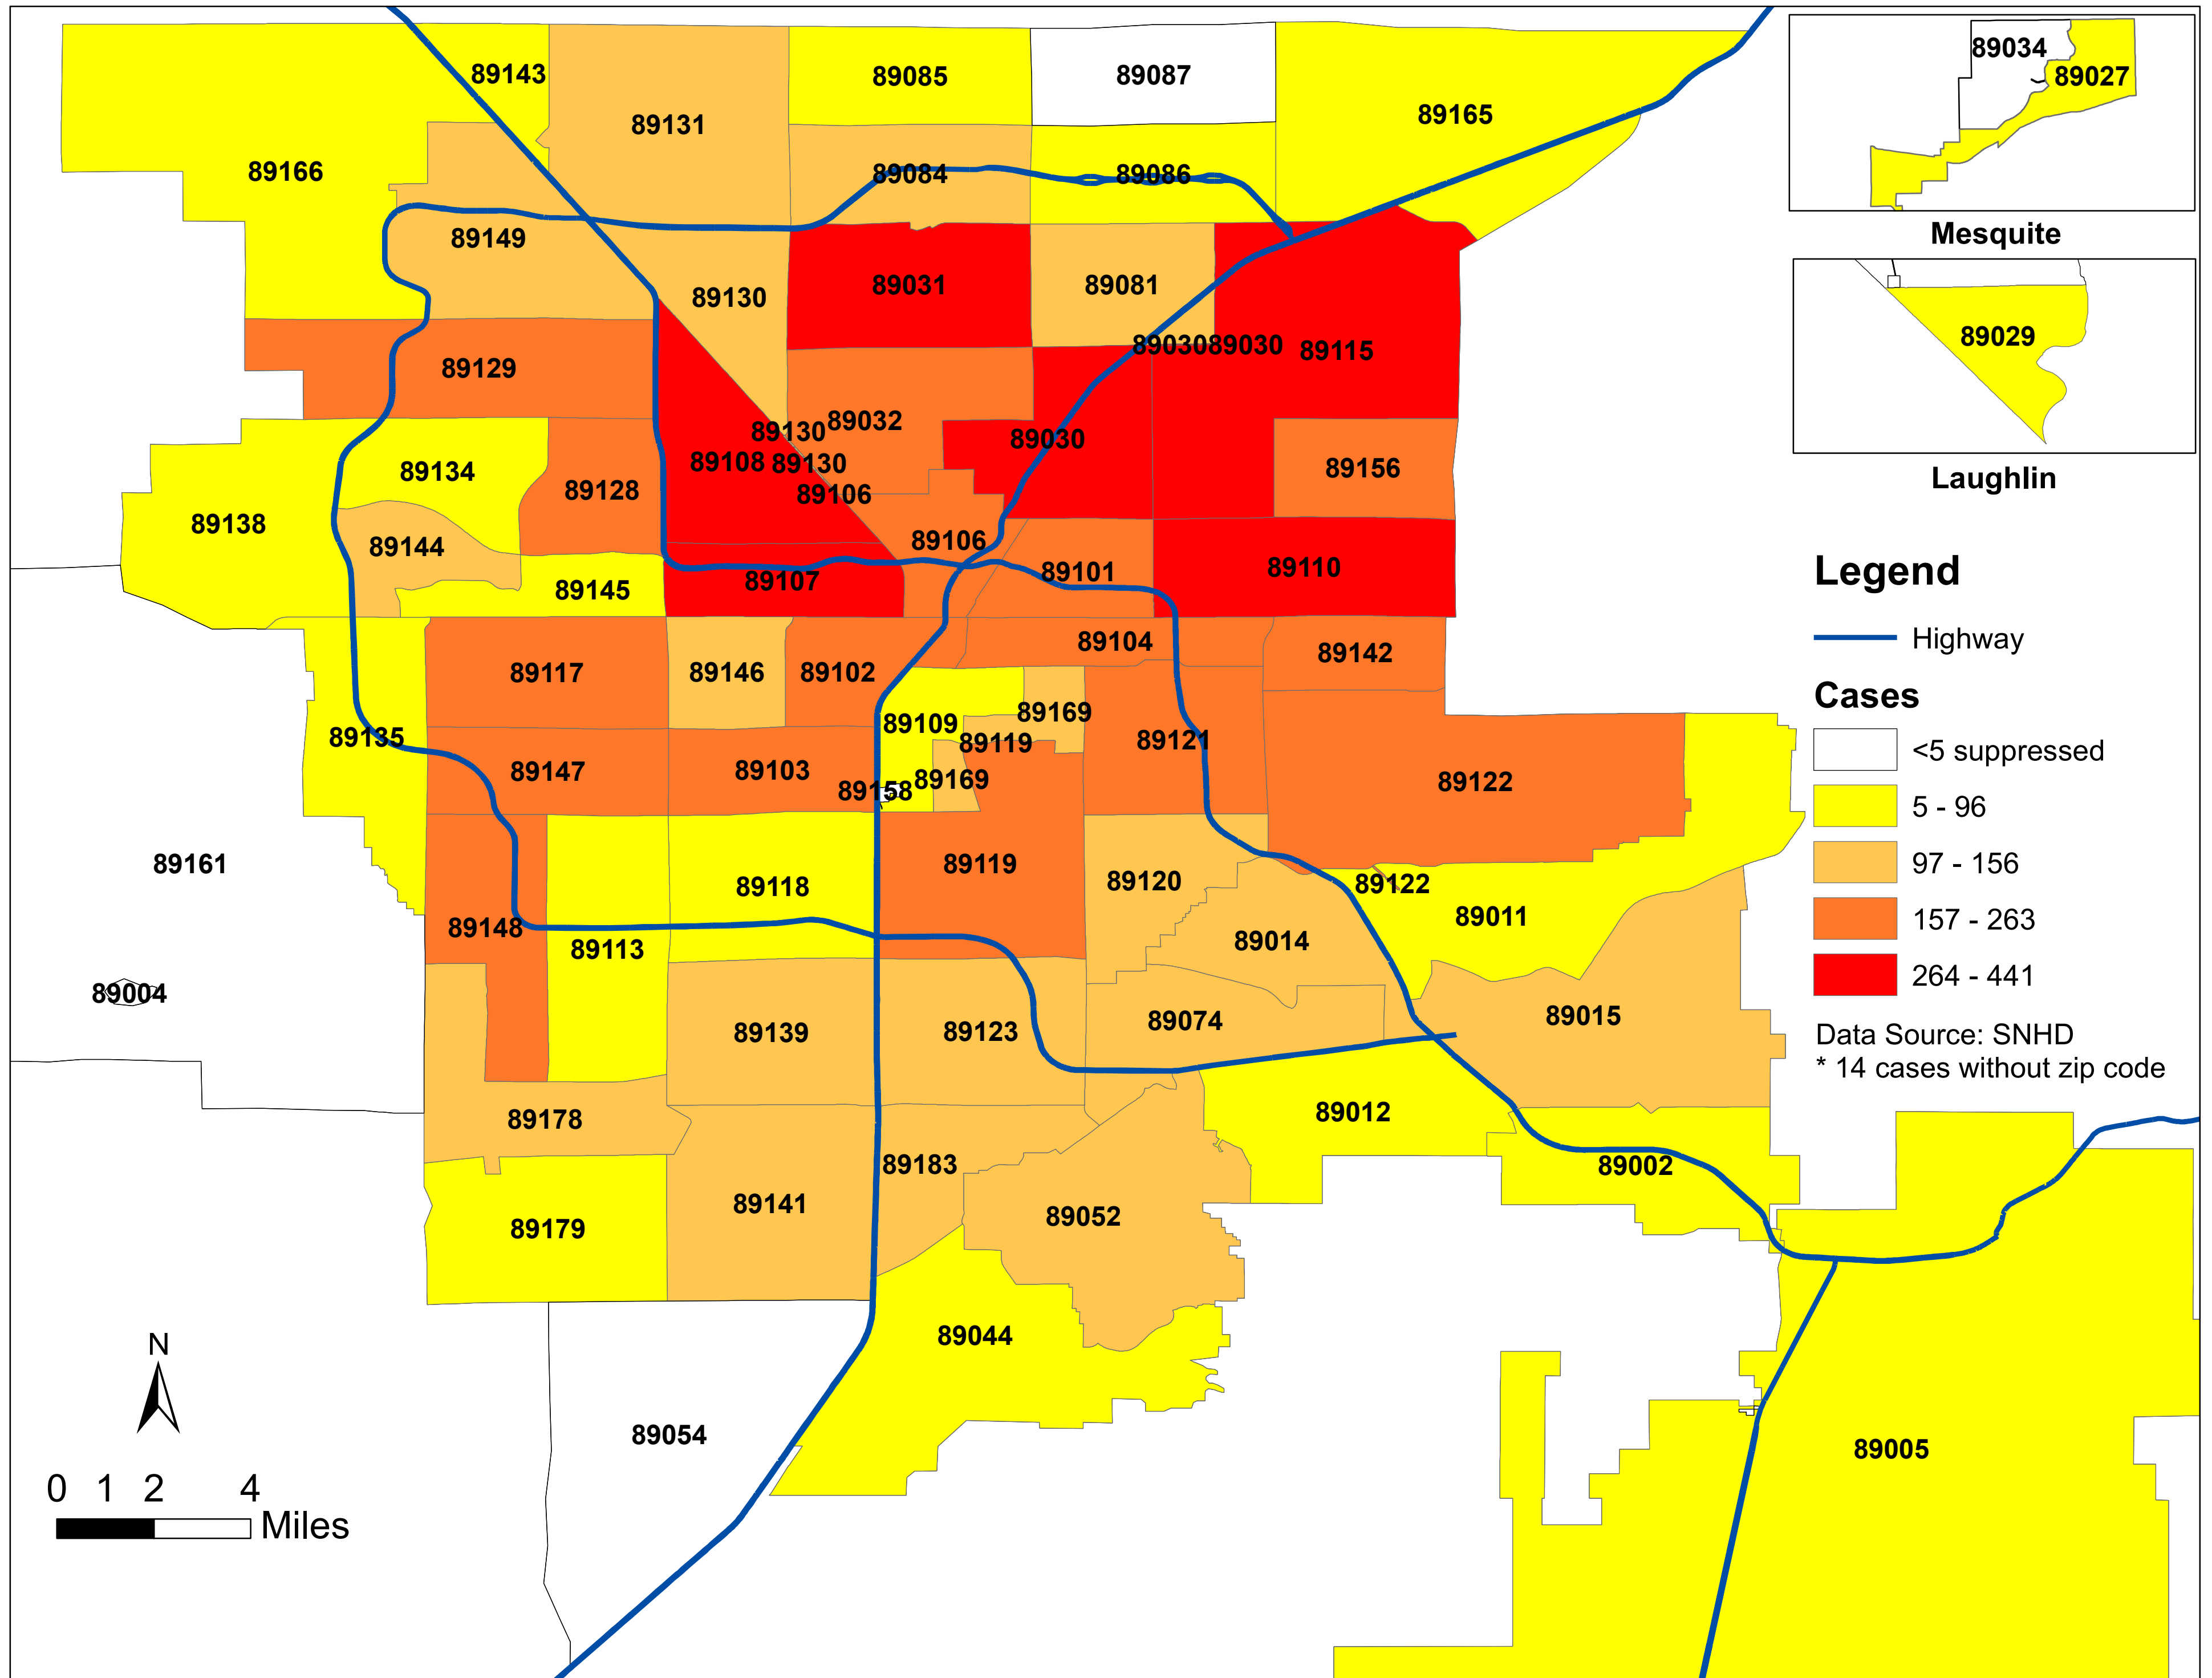

Number of COVID-19 cases by zip code in Clark county (06.14.2020)

Note: Numbers of cases by zip code in Moapa, Overton and Sandy Valley are less than 5 and suppressed.