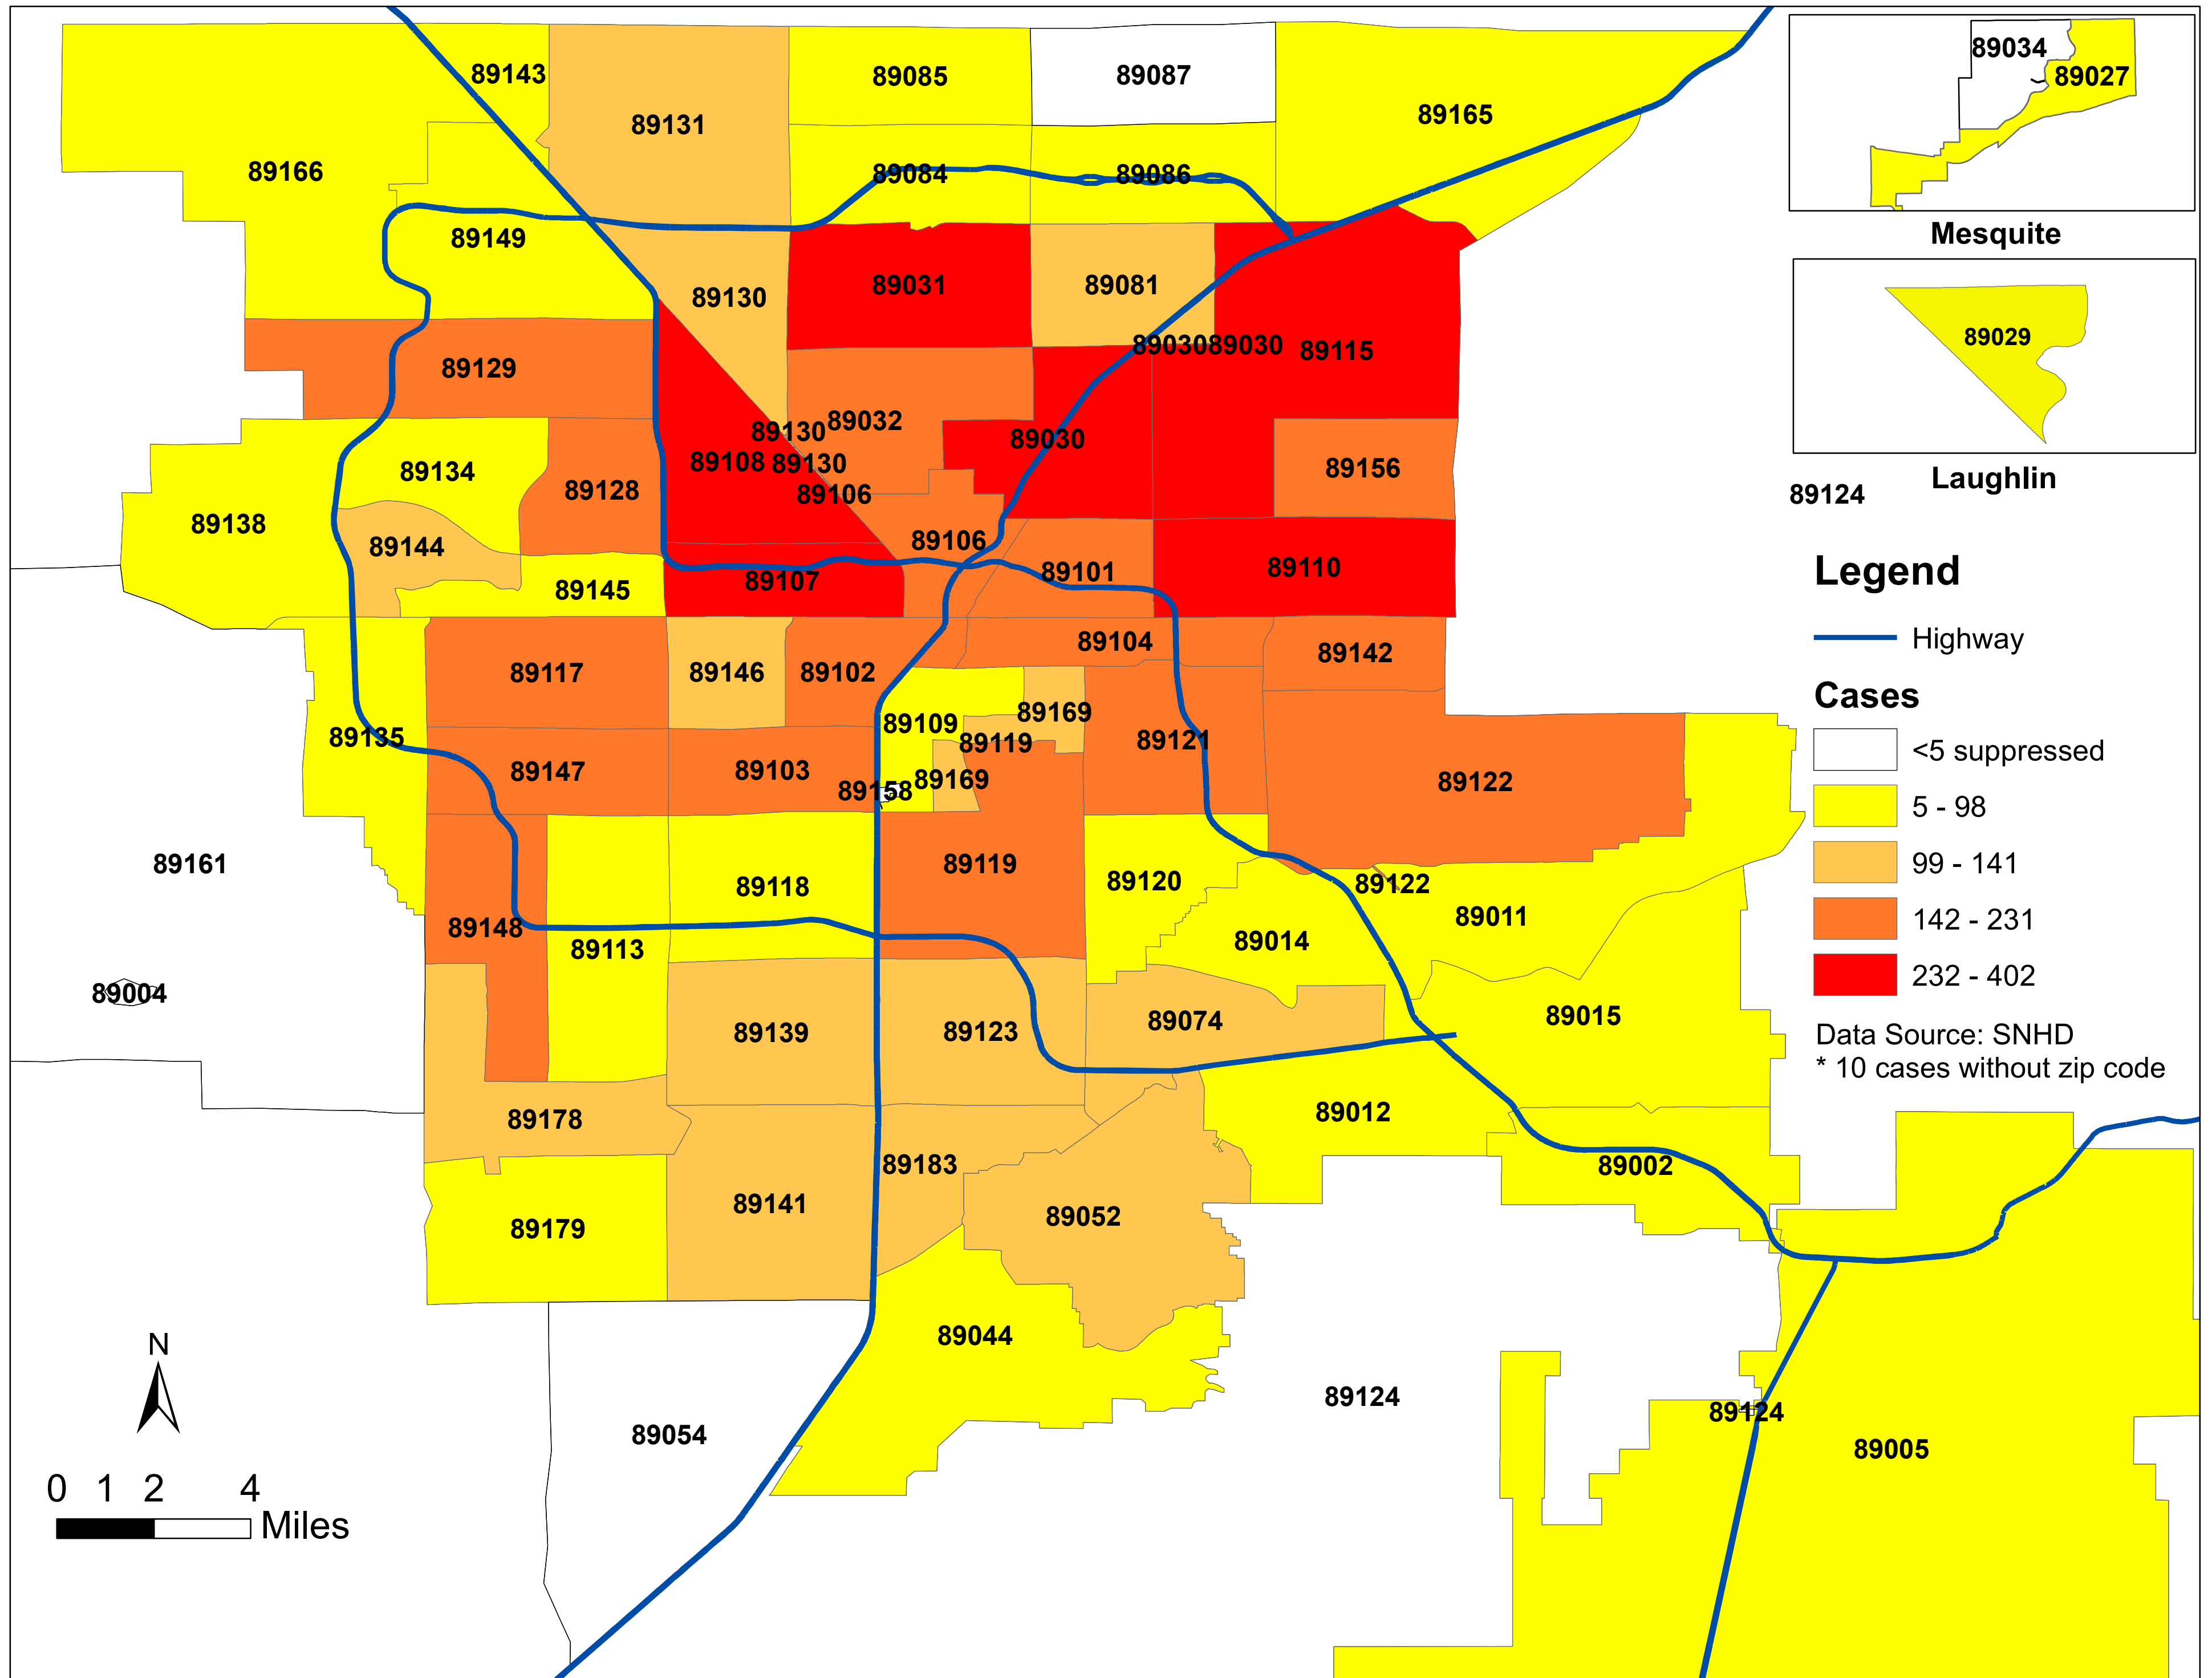

Number of COVID-19 cases by zip code in Clark county (06.09.2020)

Note: Numbers of cases by zip code in Moapa, Overton and Sandy Valley are less than 5 and suppressed.