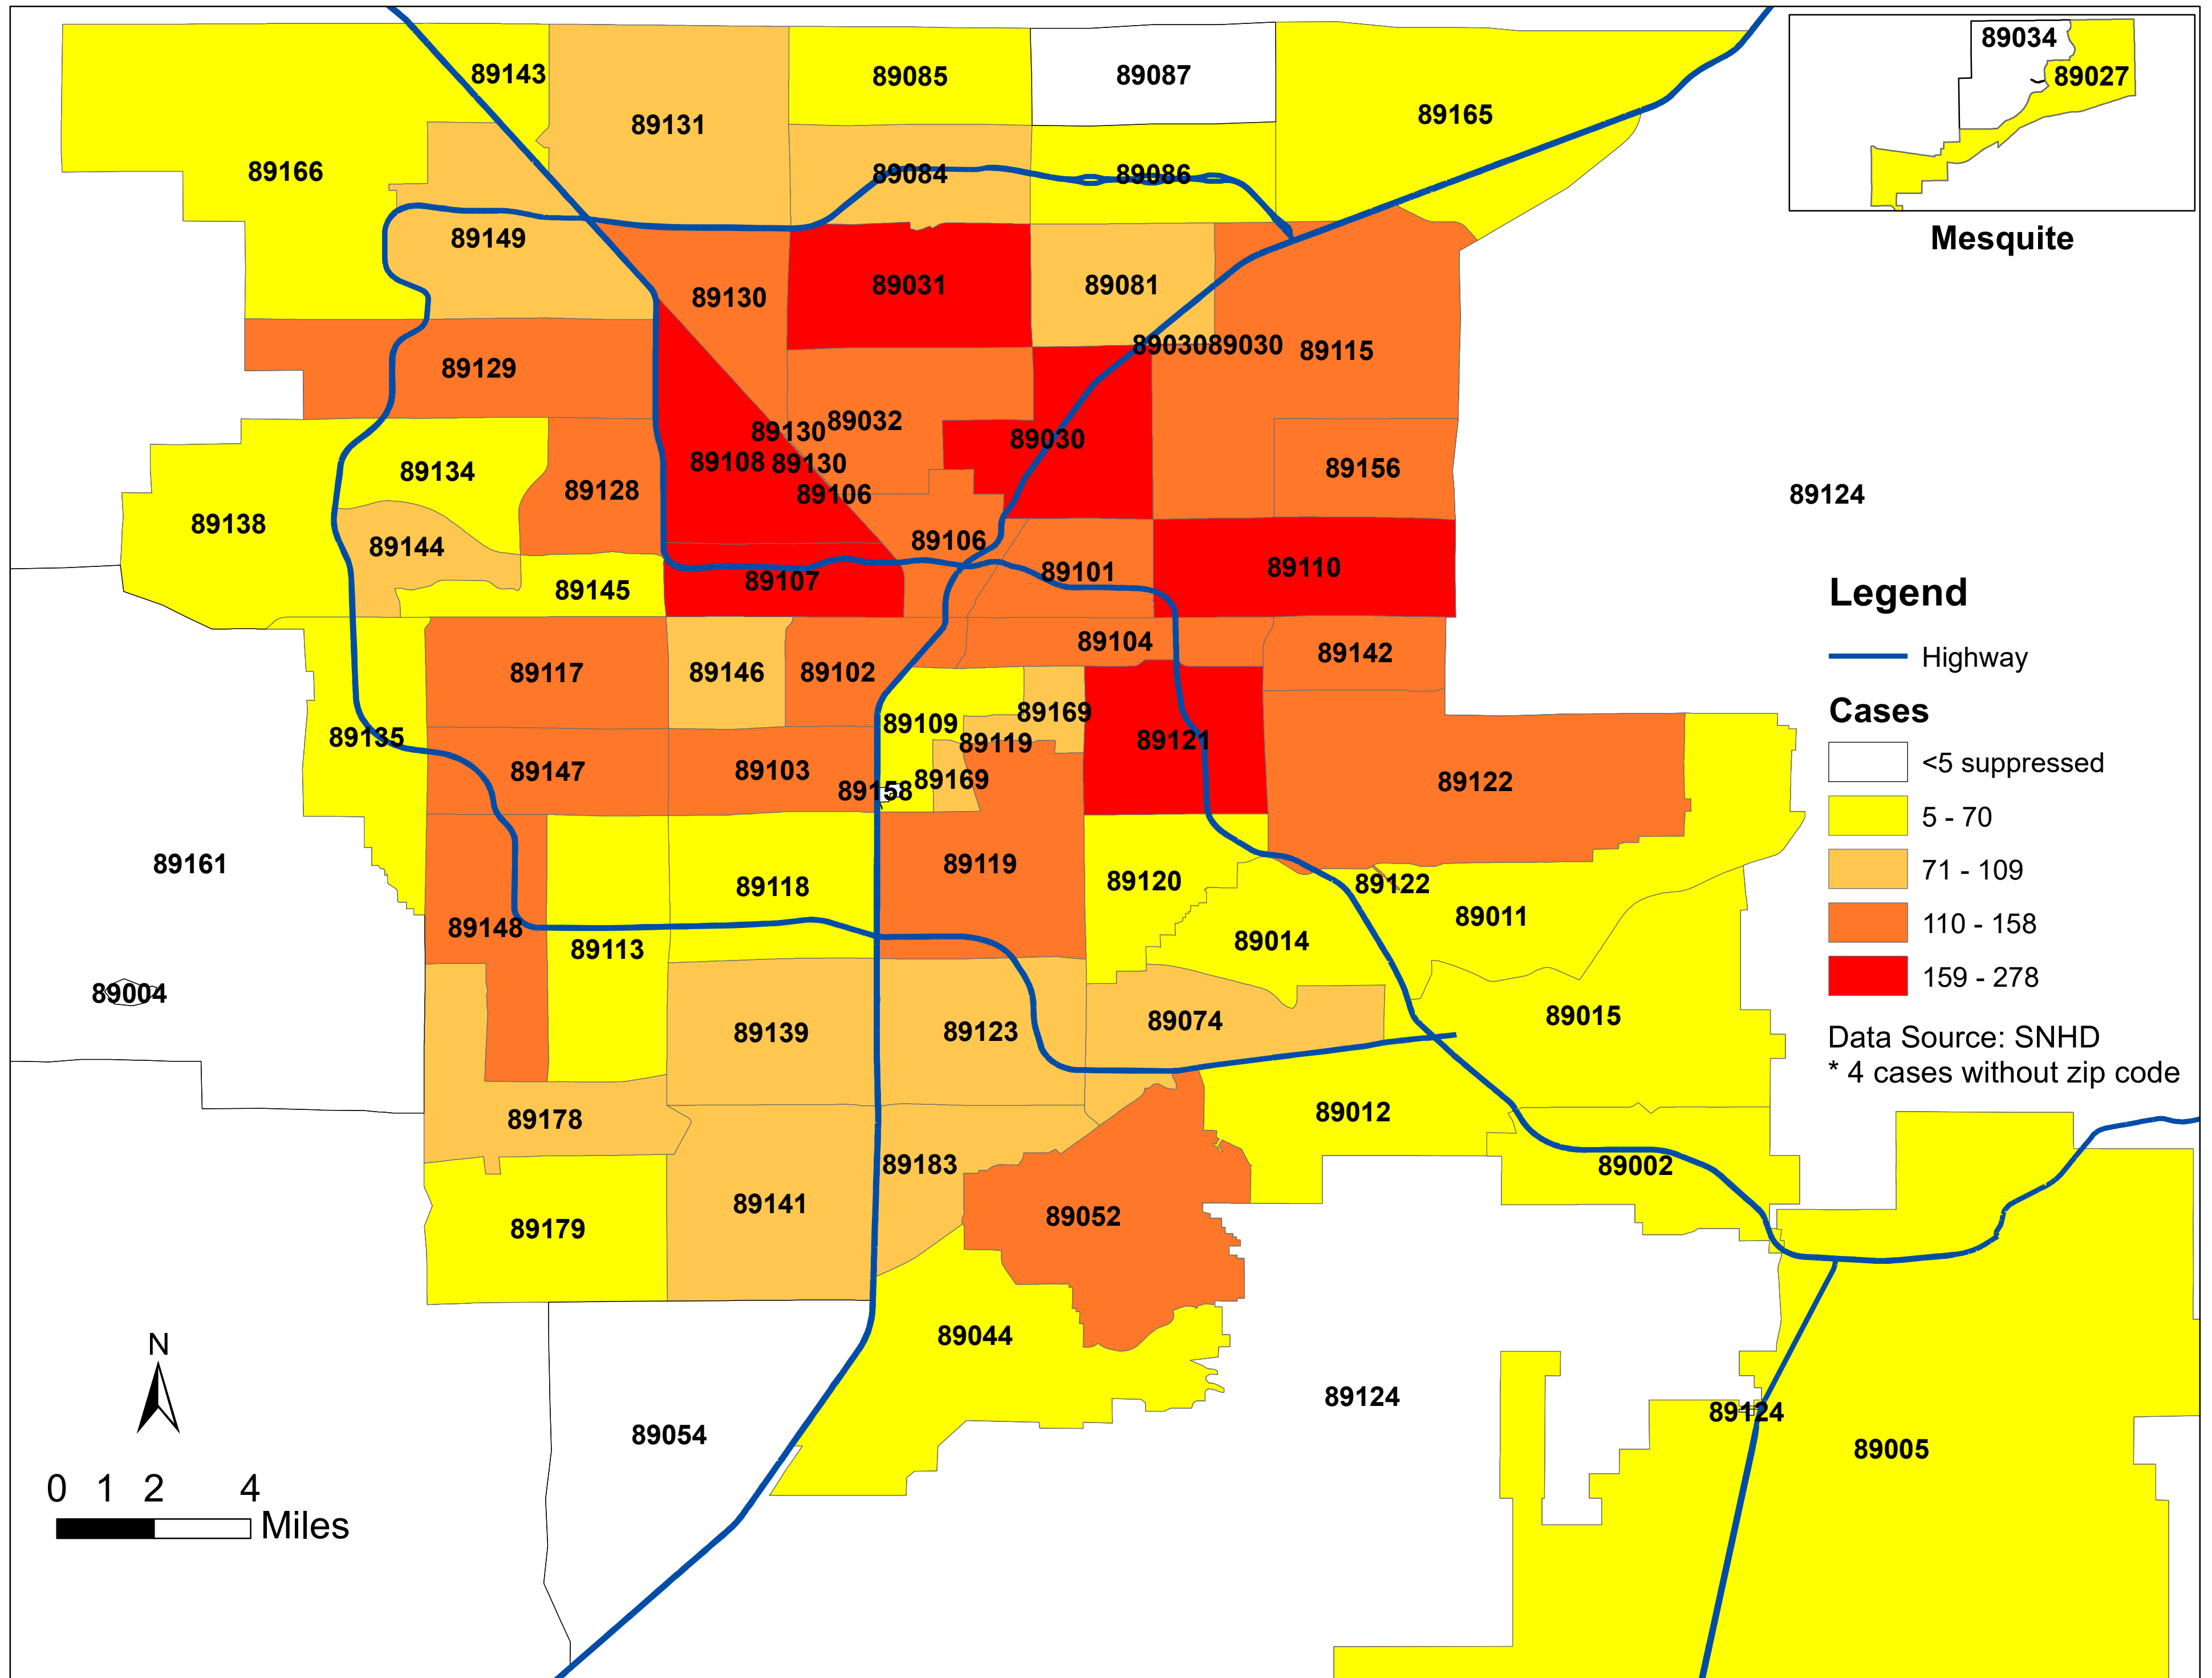

Number of COVID-19 cases by zip code in Clark county (05.23.2020)

Note: Numbers of cases by zip code in Laughlin, Moapa, Overton and Sandy Valley are less than 5 and suppressed.