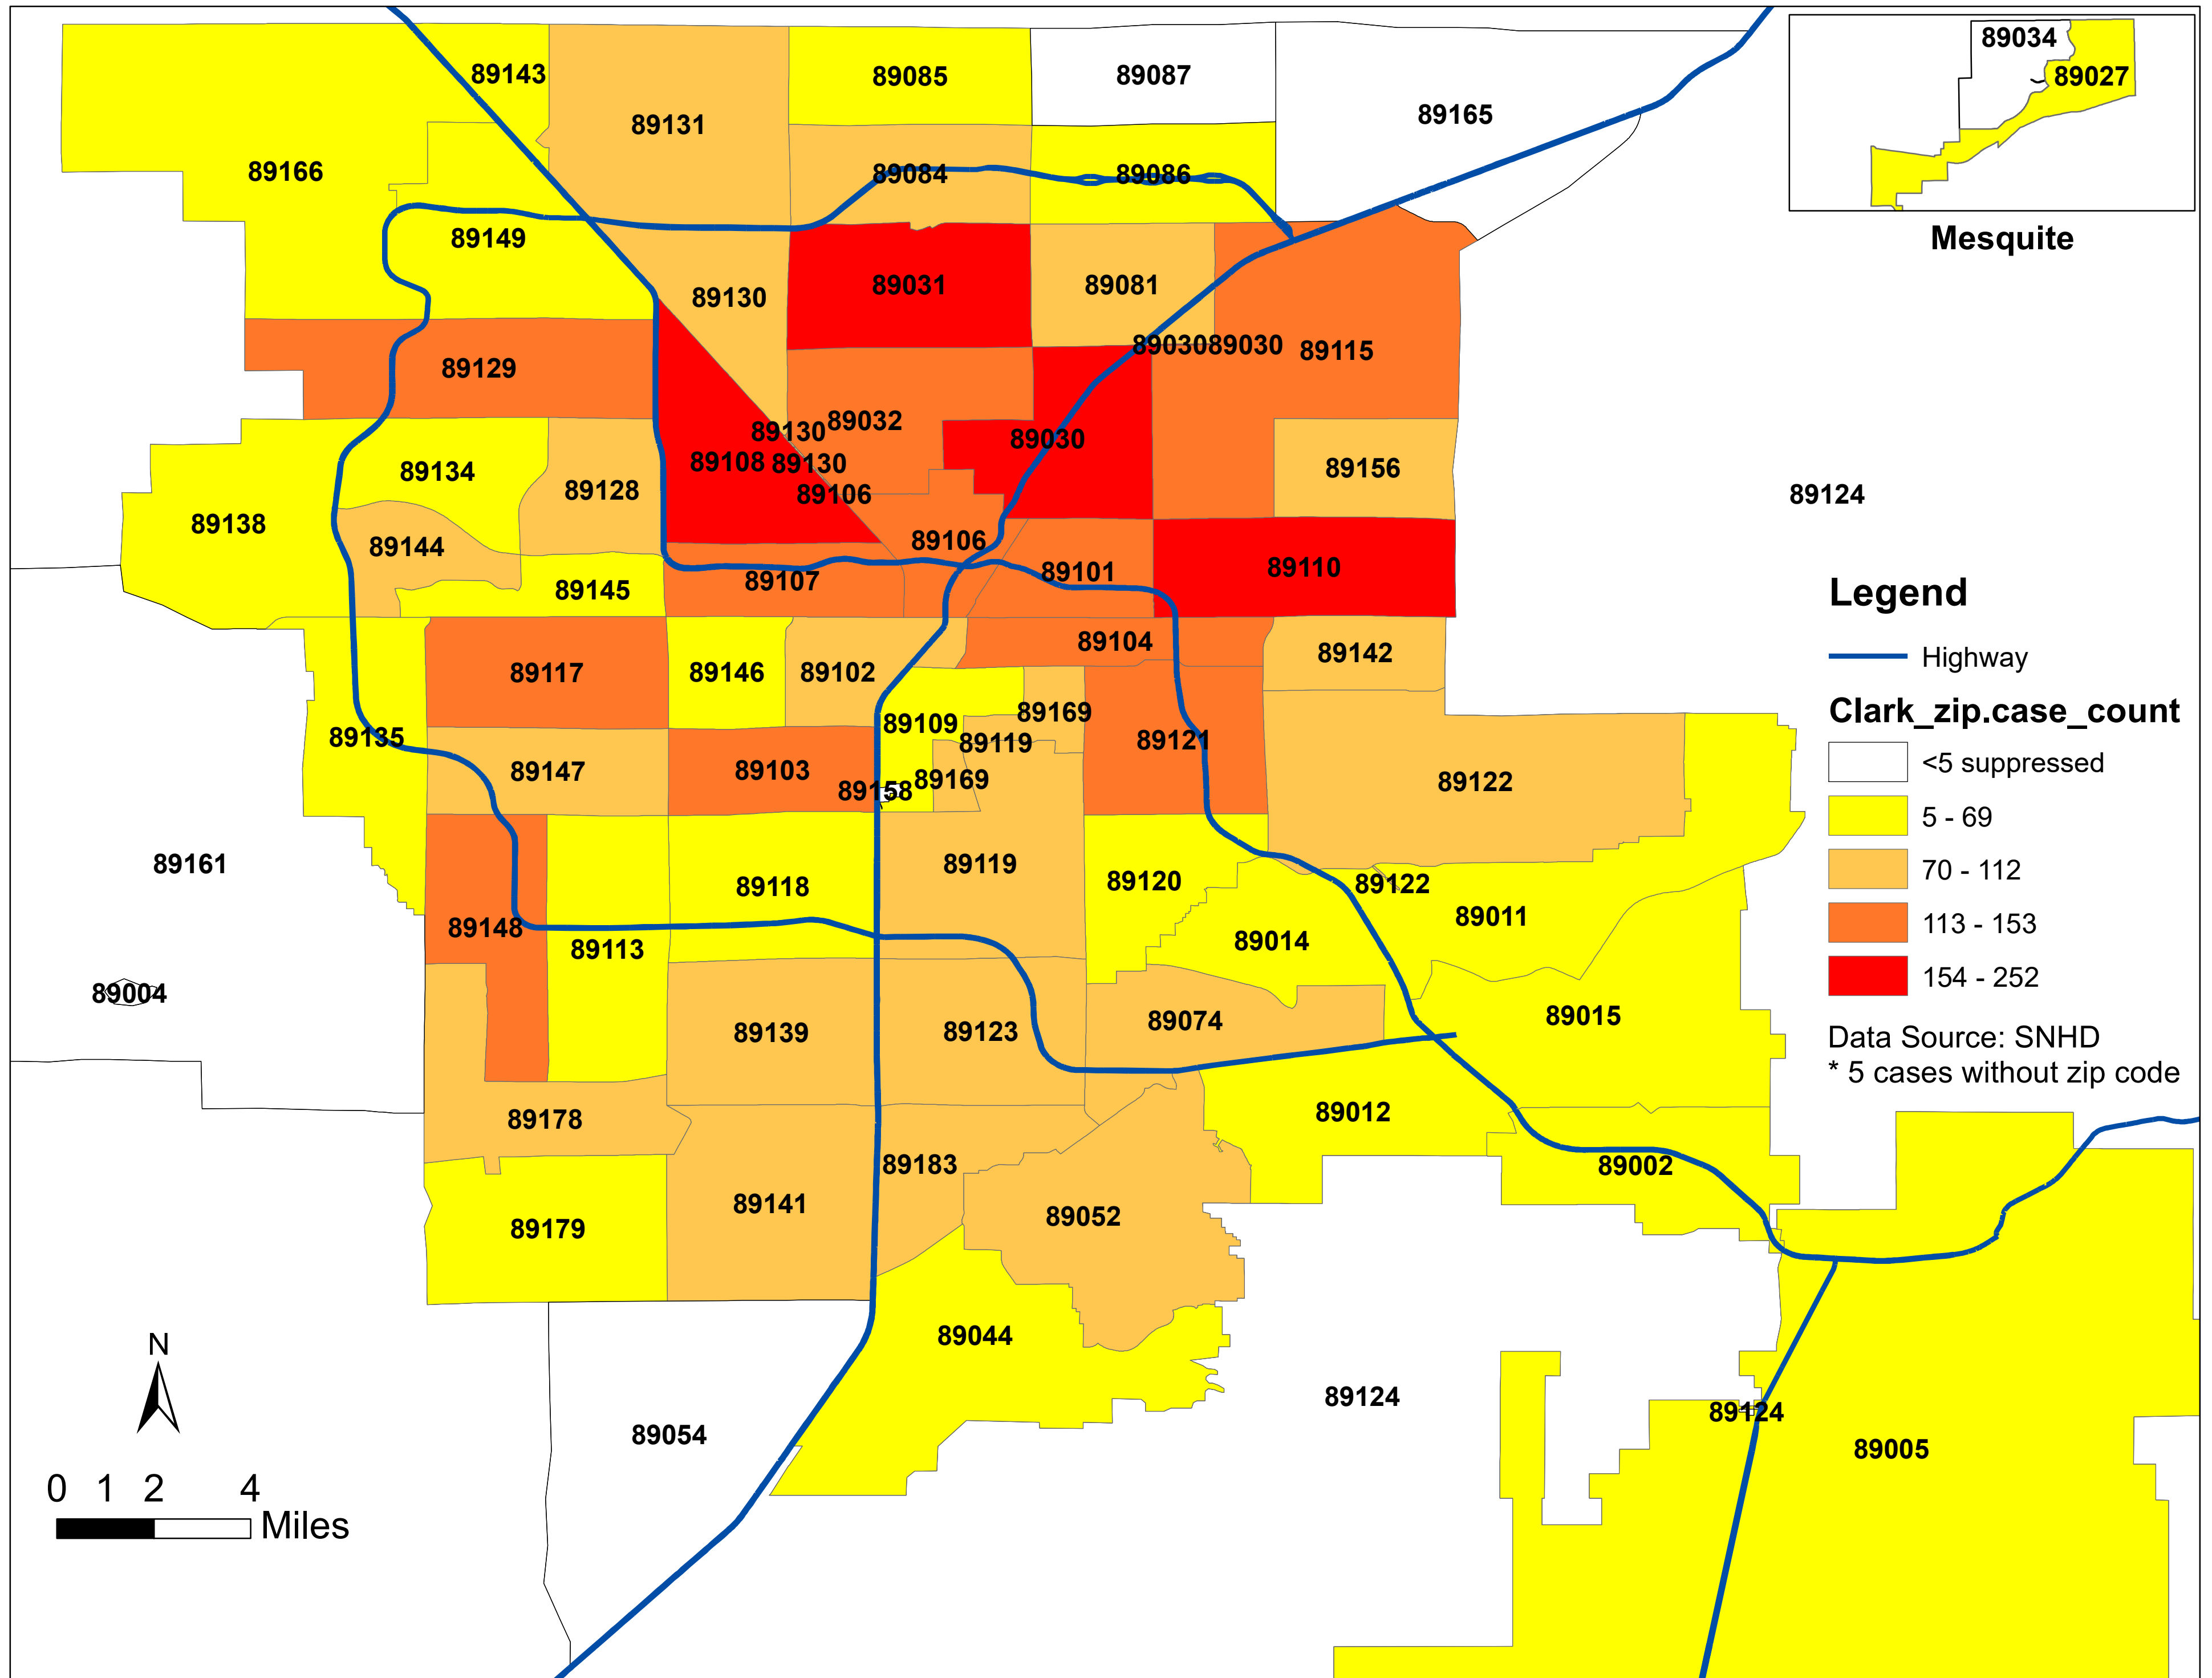

# Number of COVID-19 cases by zip code in Clark county (05.18.2020)

Note: Numbers of cases by zip code in Laughlin, Moapa, Overton and Sandy Valley are less than 5 and suppressed.