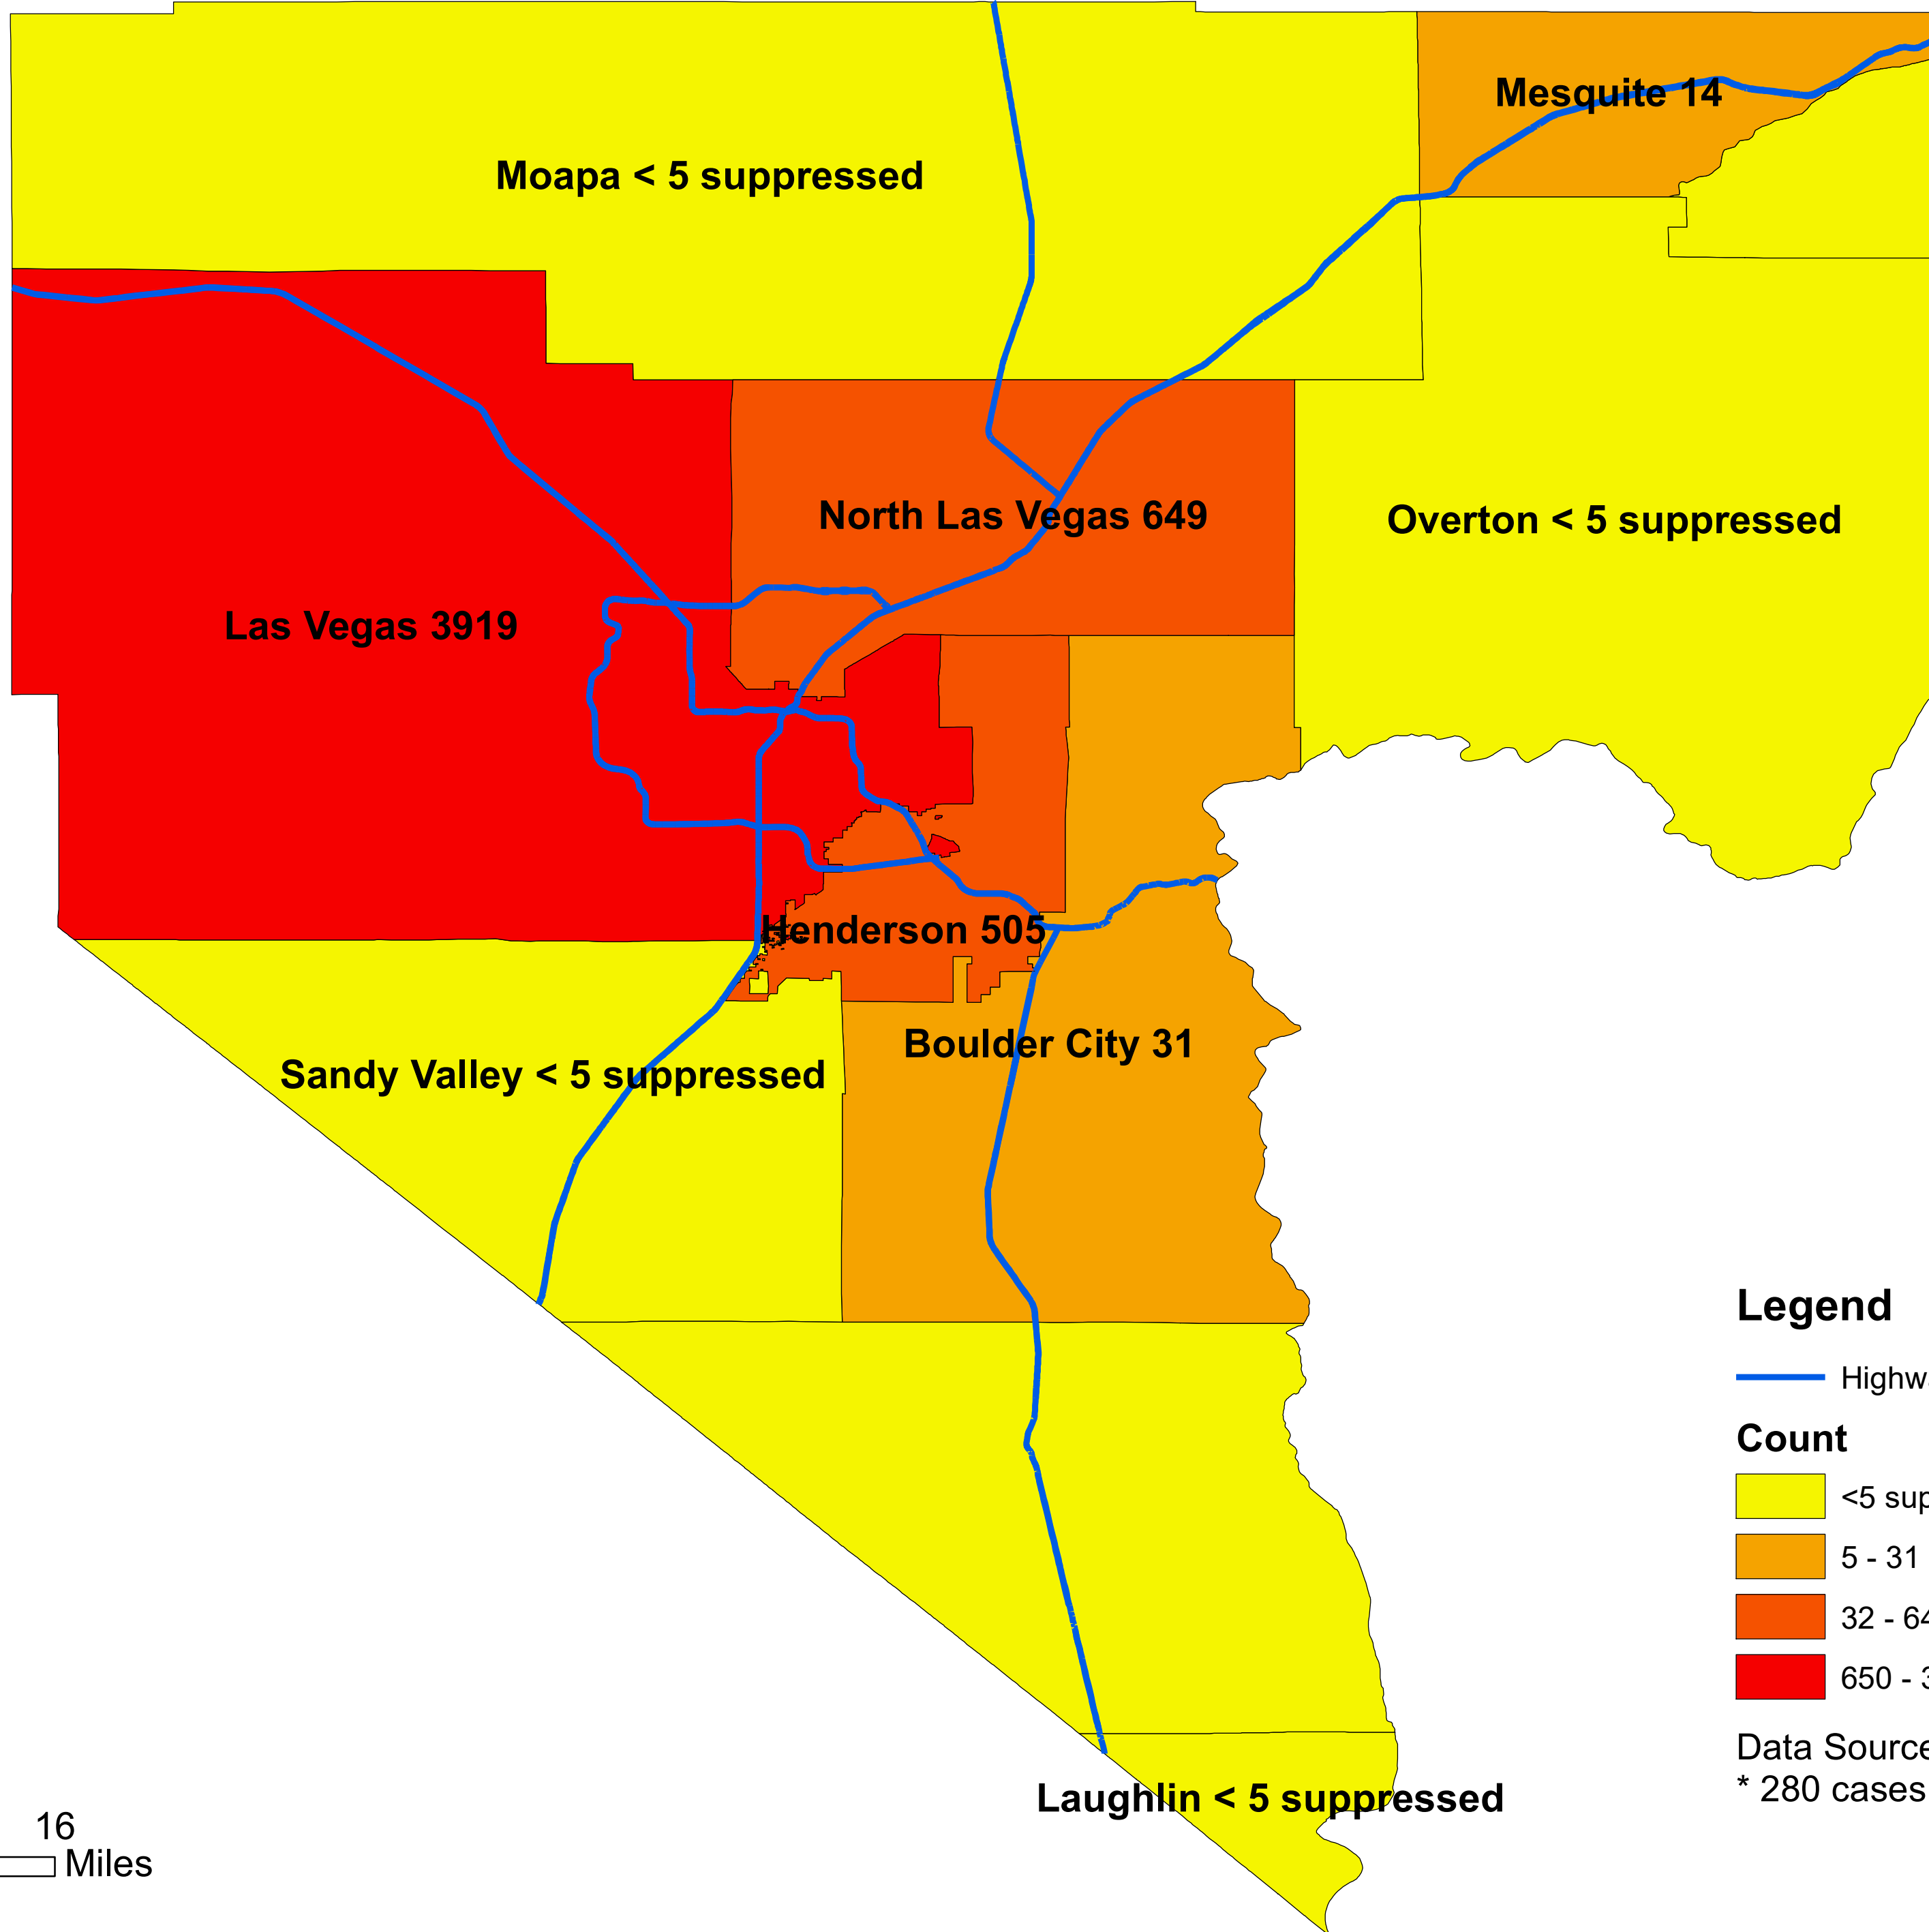

Number of COVID-19 cases by city in Clark county (05.17.2020)

Legend

— Highway

Count

<5 suppressed

5 - 31

32 - 649

650 - 3919

Data Source: SNHD

* 280 cases without city information

0 4 8 16
Miles