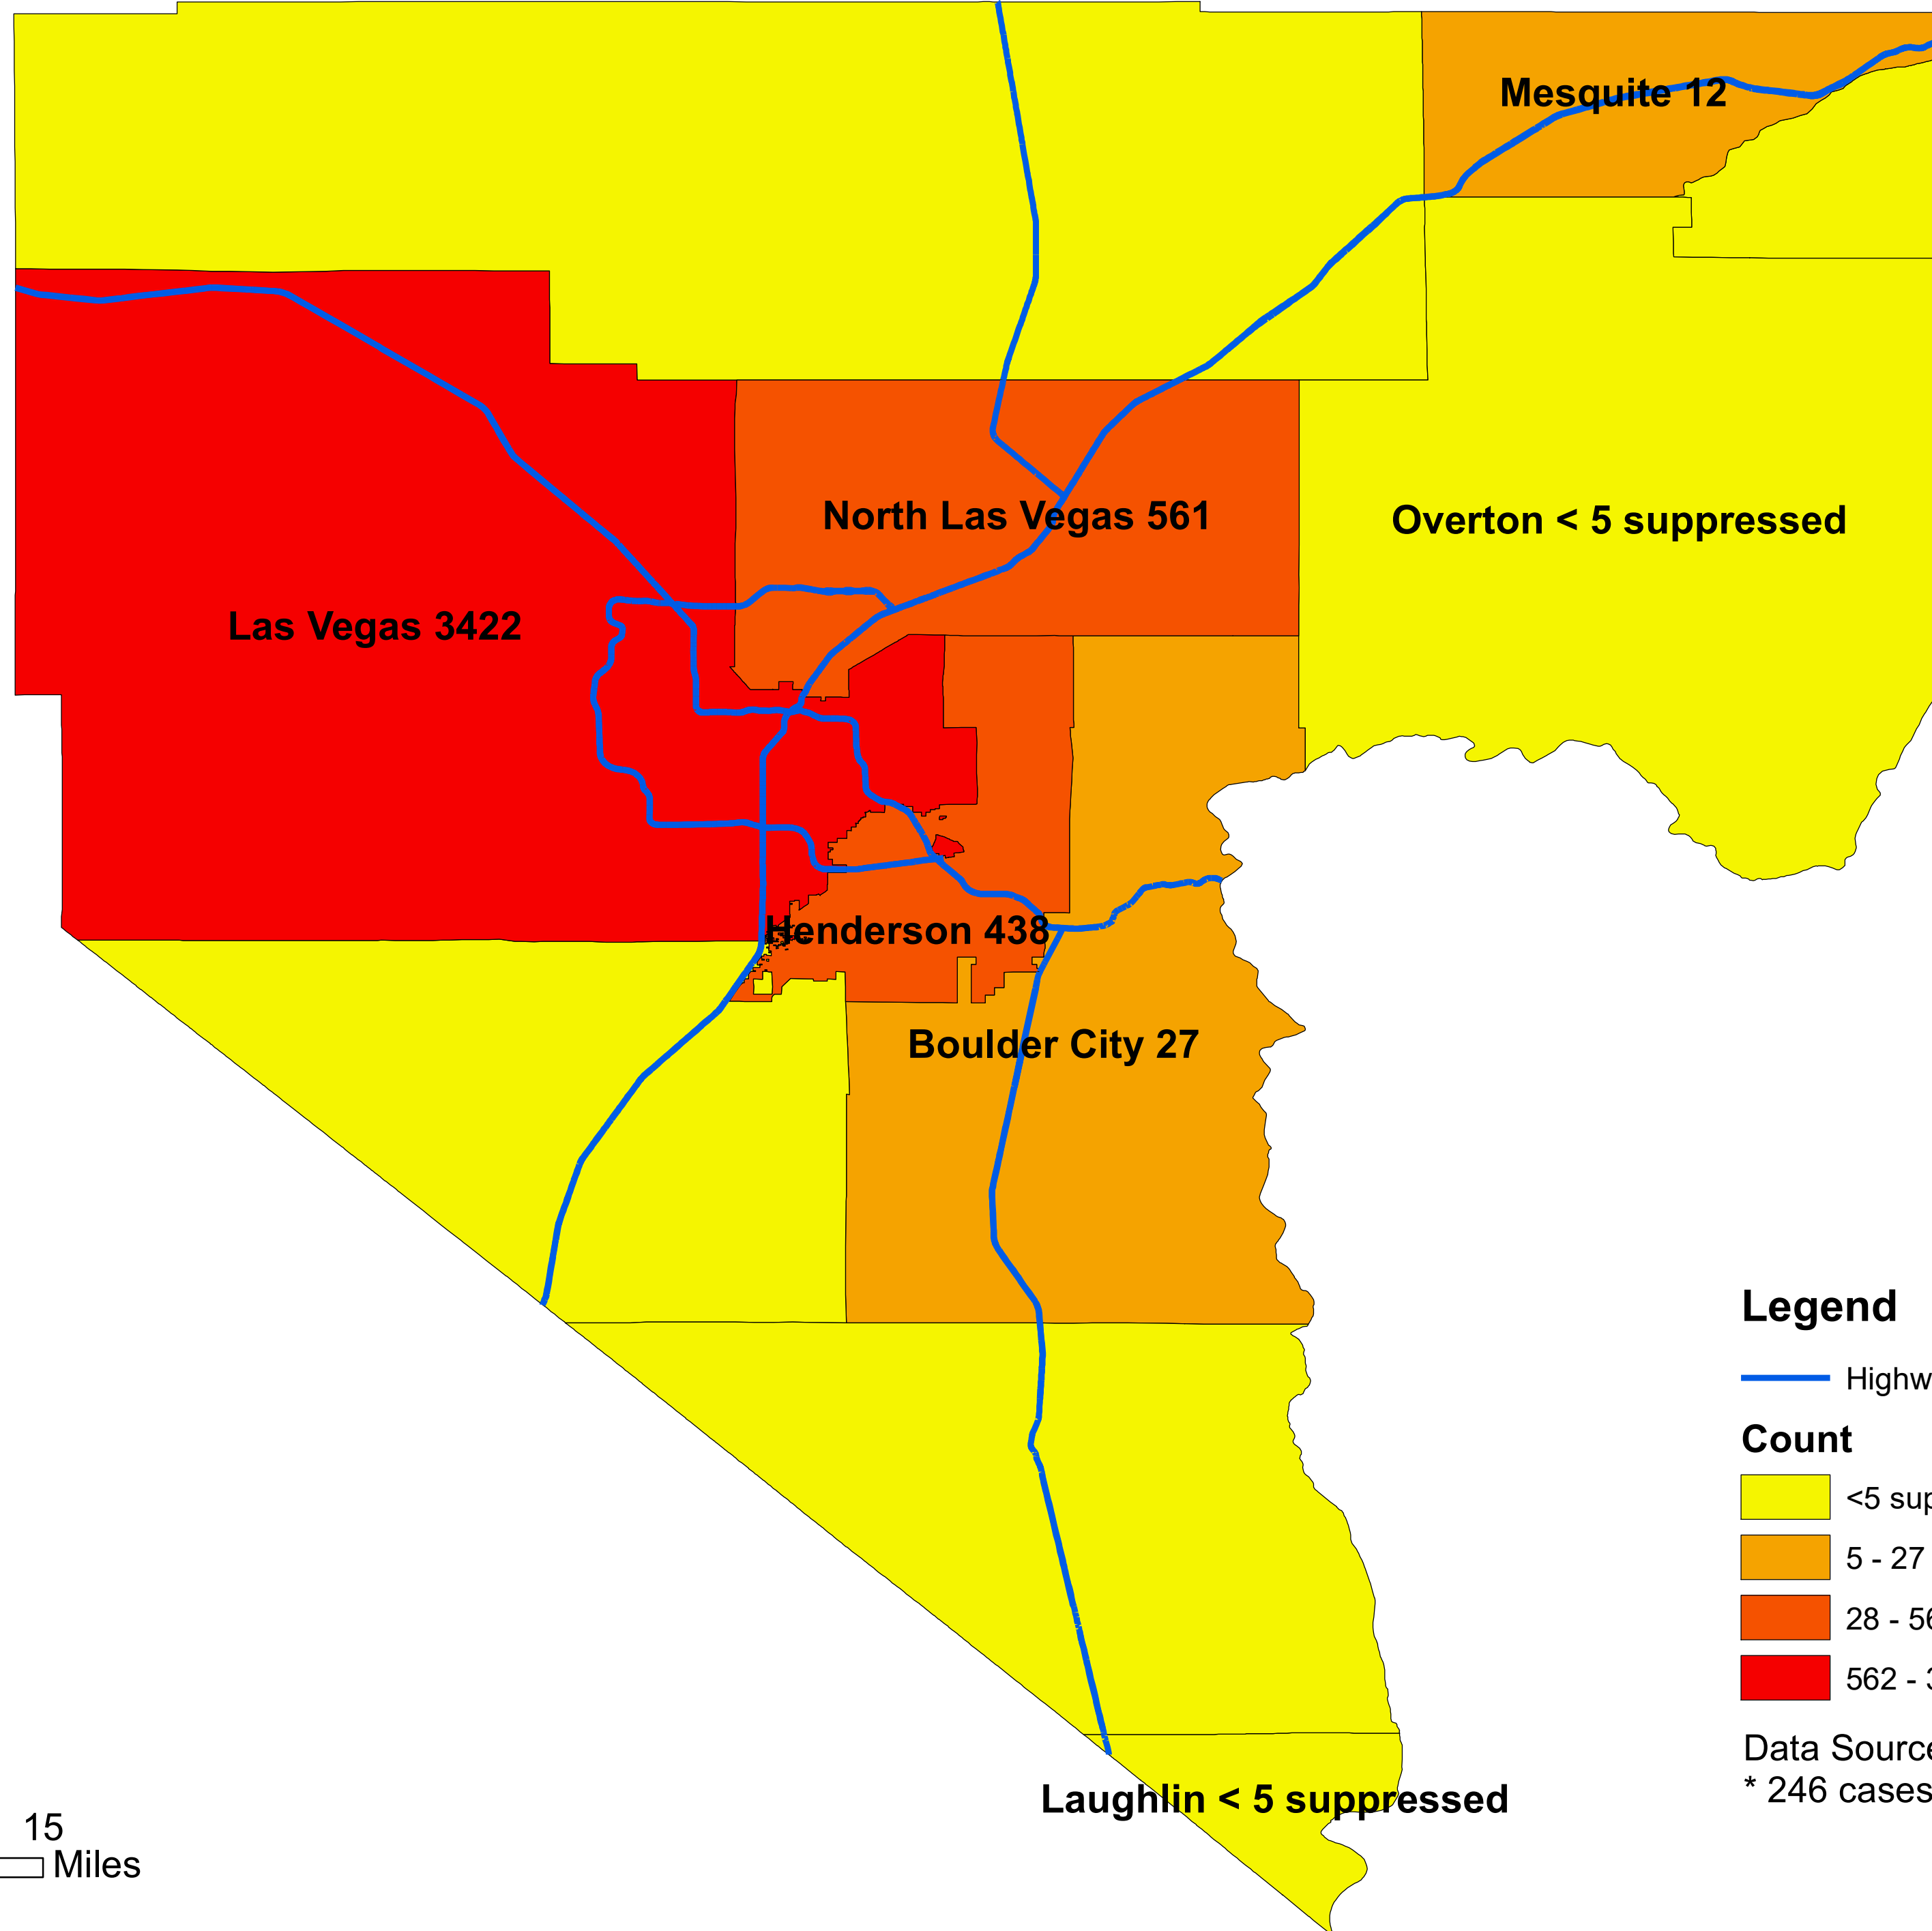

Number of COVID-19 cases by city in Clark county (05.10.2020)

Legend

— Highway

Count

<5 suppressed

5 - 27

28 - 561

562 - 3422

Data Source: SNHD

* 246 cases without city information

0 3.75 7.5 15
Miles