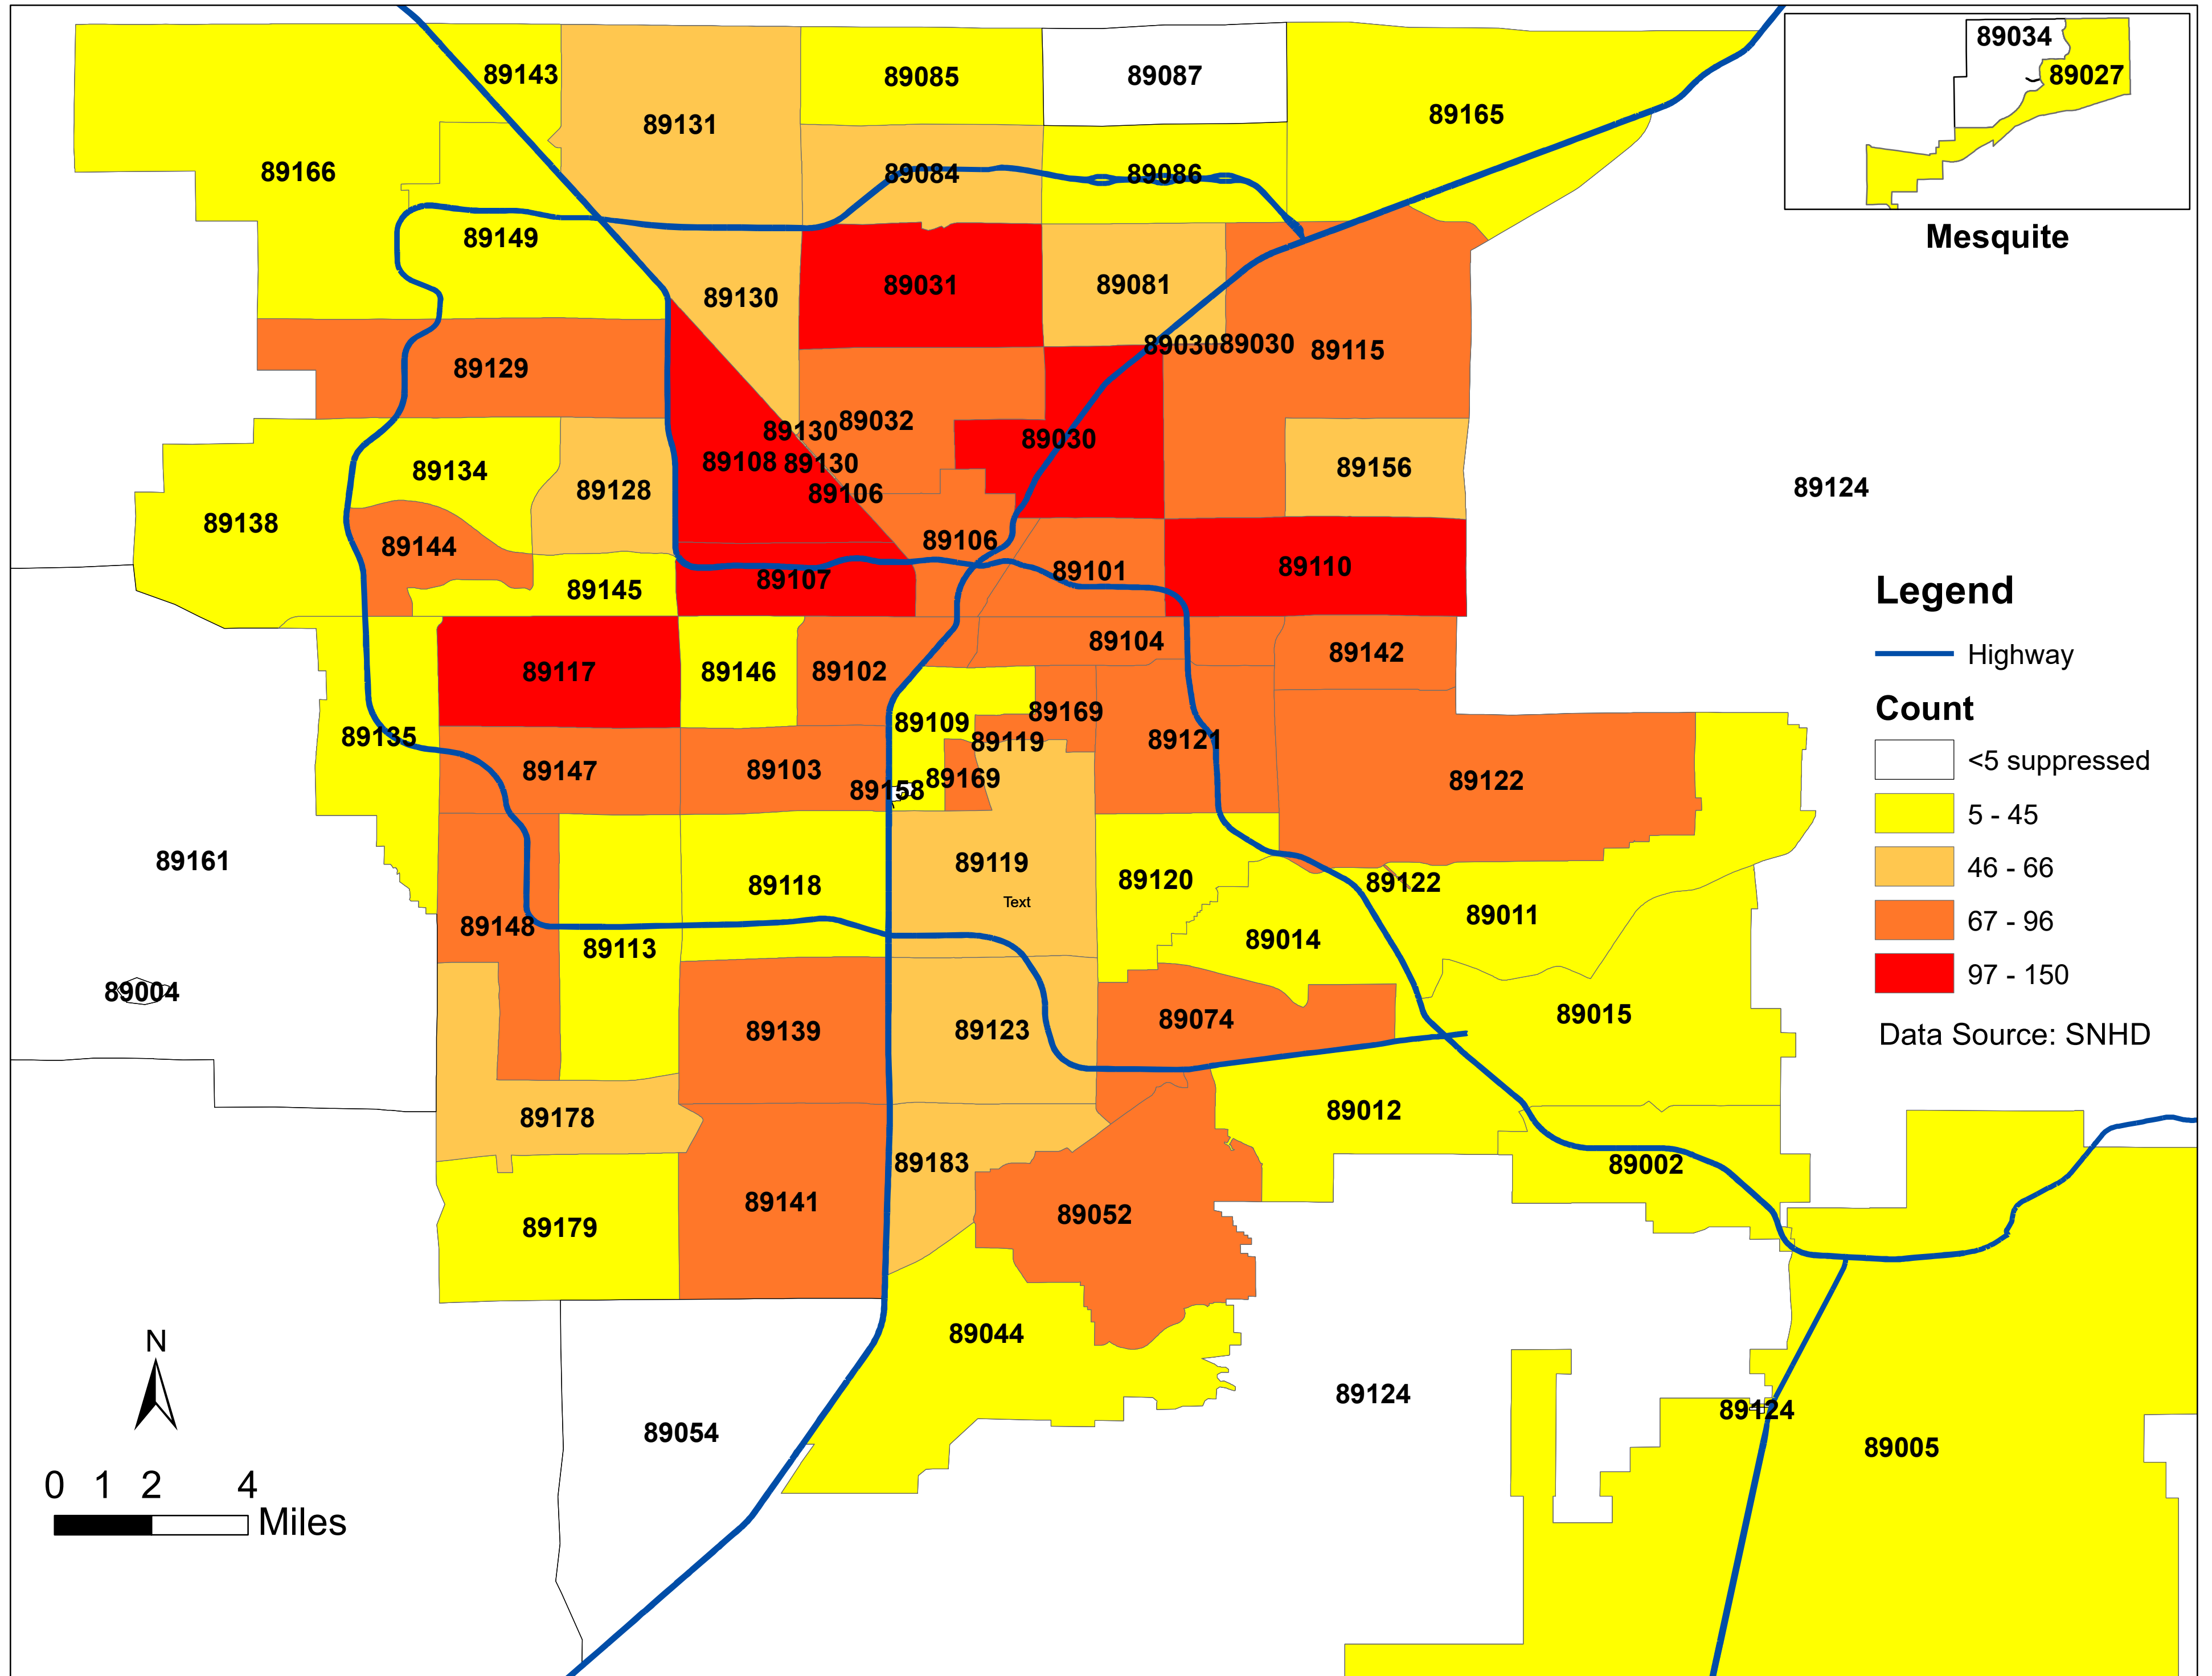

Number of COVID-19 cases by zip code in Clark county (04.28.2020)

Note: Number of cases by zip code in Laughlin is less than 5 and suppressed.