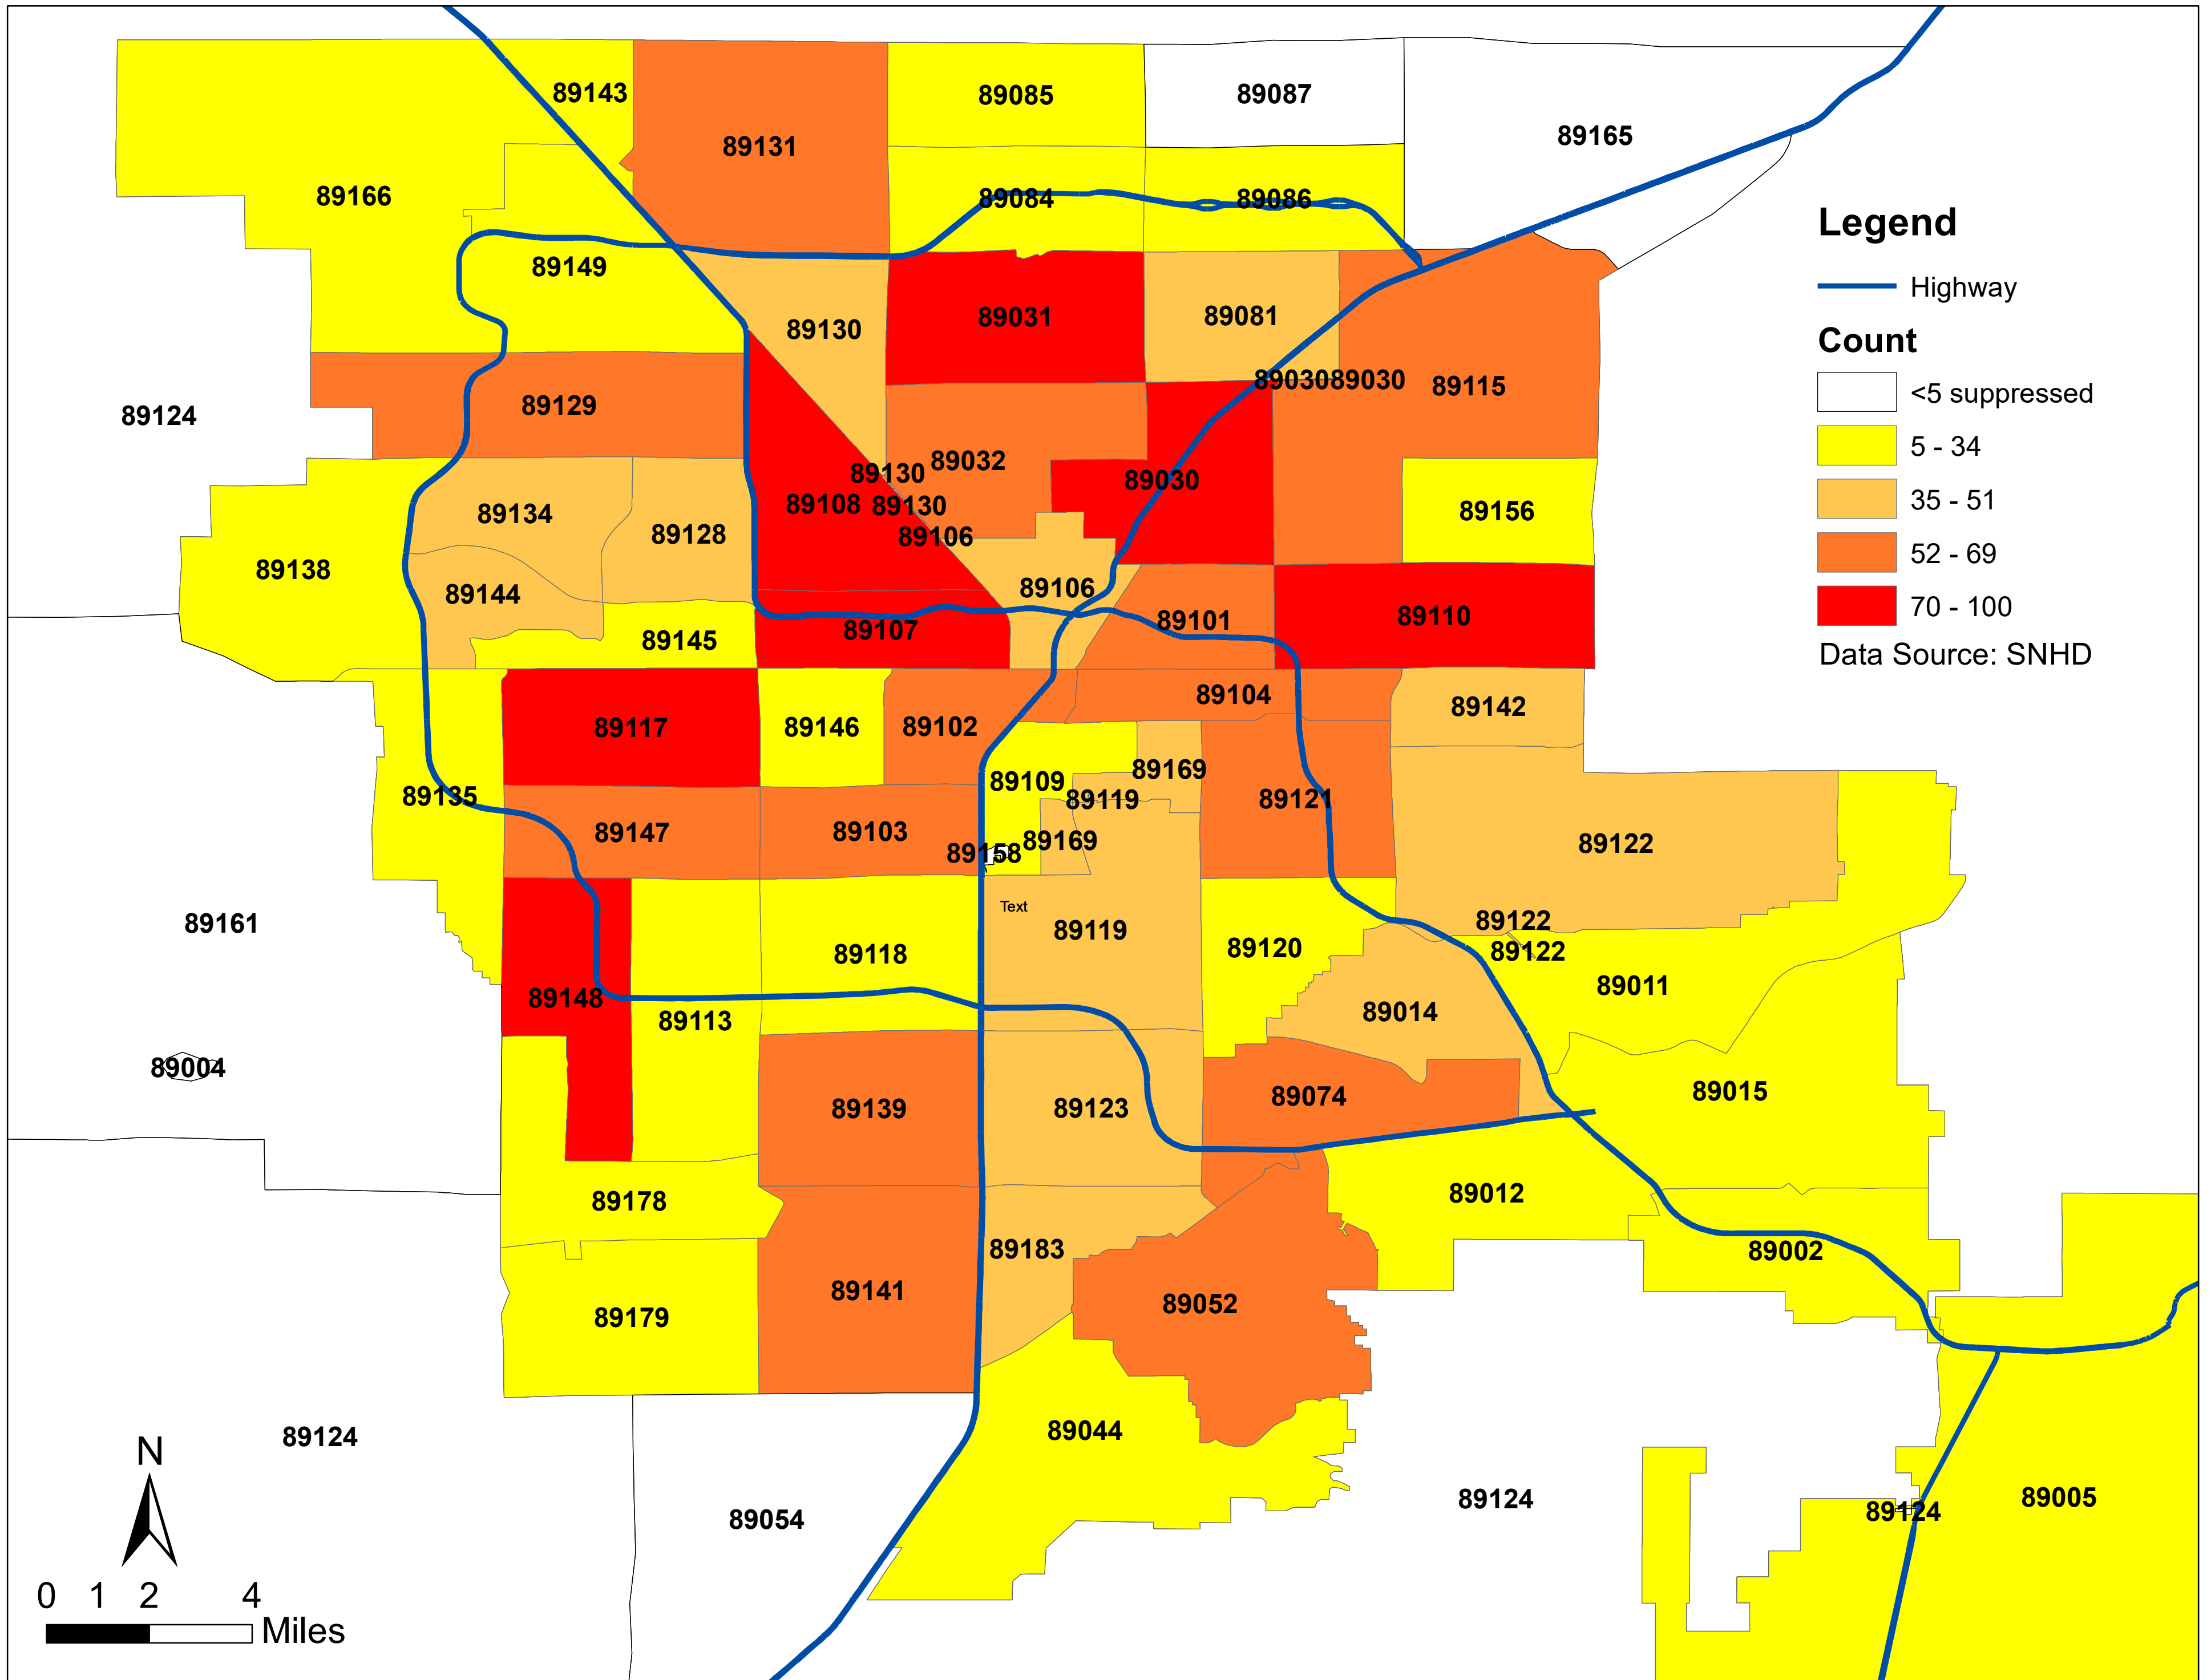

Number of COVID-19 cases by zip code in Clark county (04.17.2020)

Note: Number of cases by zip code in Mesquite and Laughlin are less than 5 and suppressed.