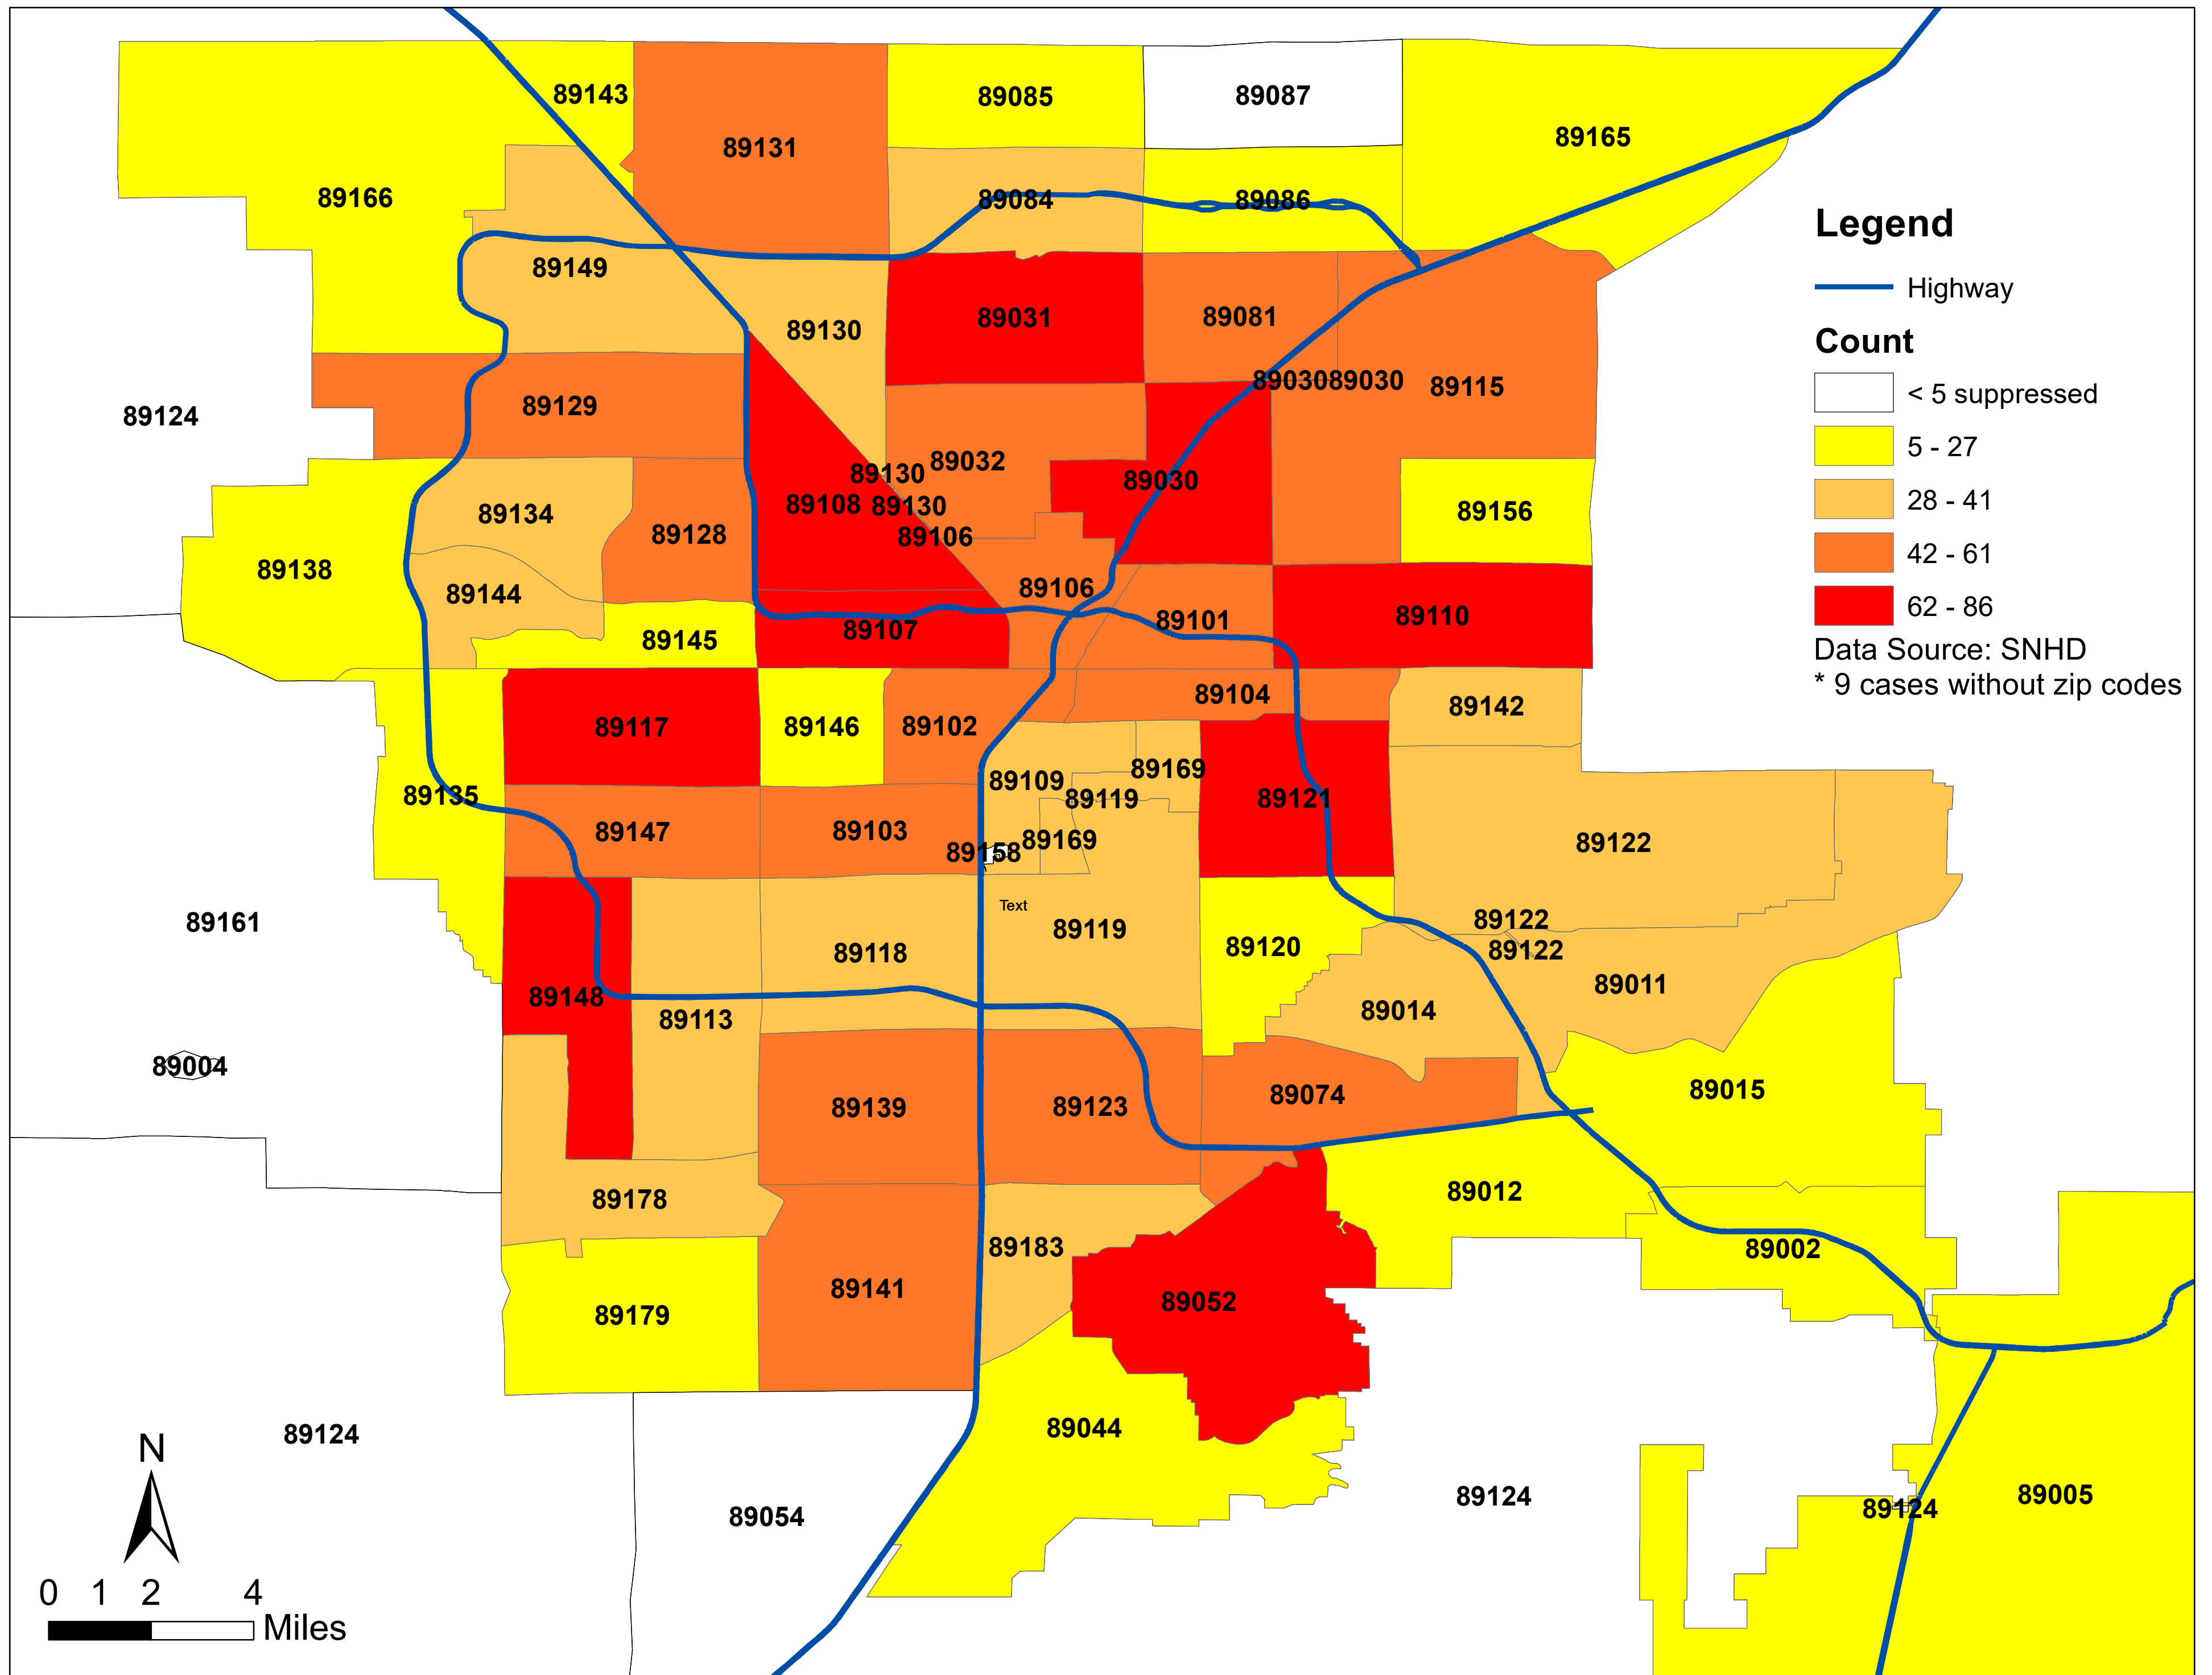

Number of COVID-19 cases by zip code in Clark county (04.14.2020)

Note: Number of cases by zip code in Mesquite and Laughlin are less than 5 and suppressed.