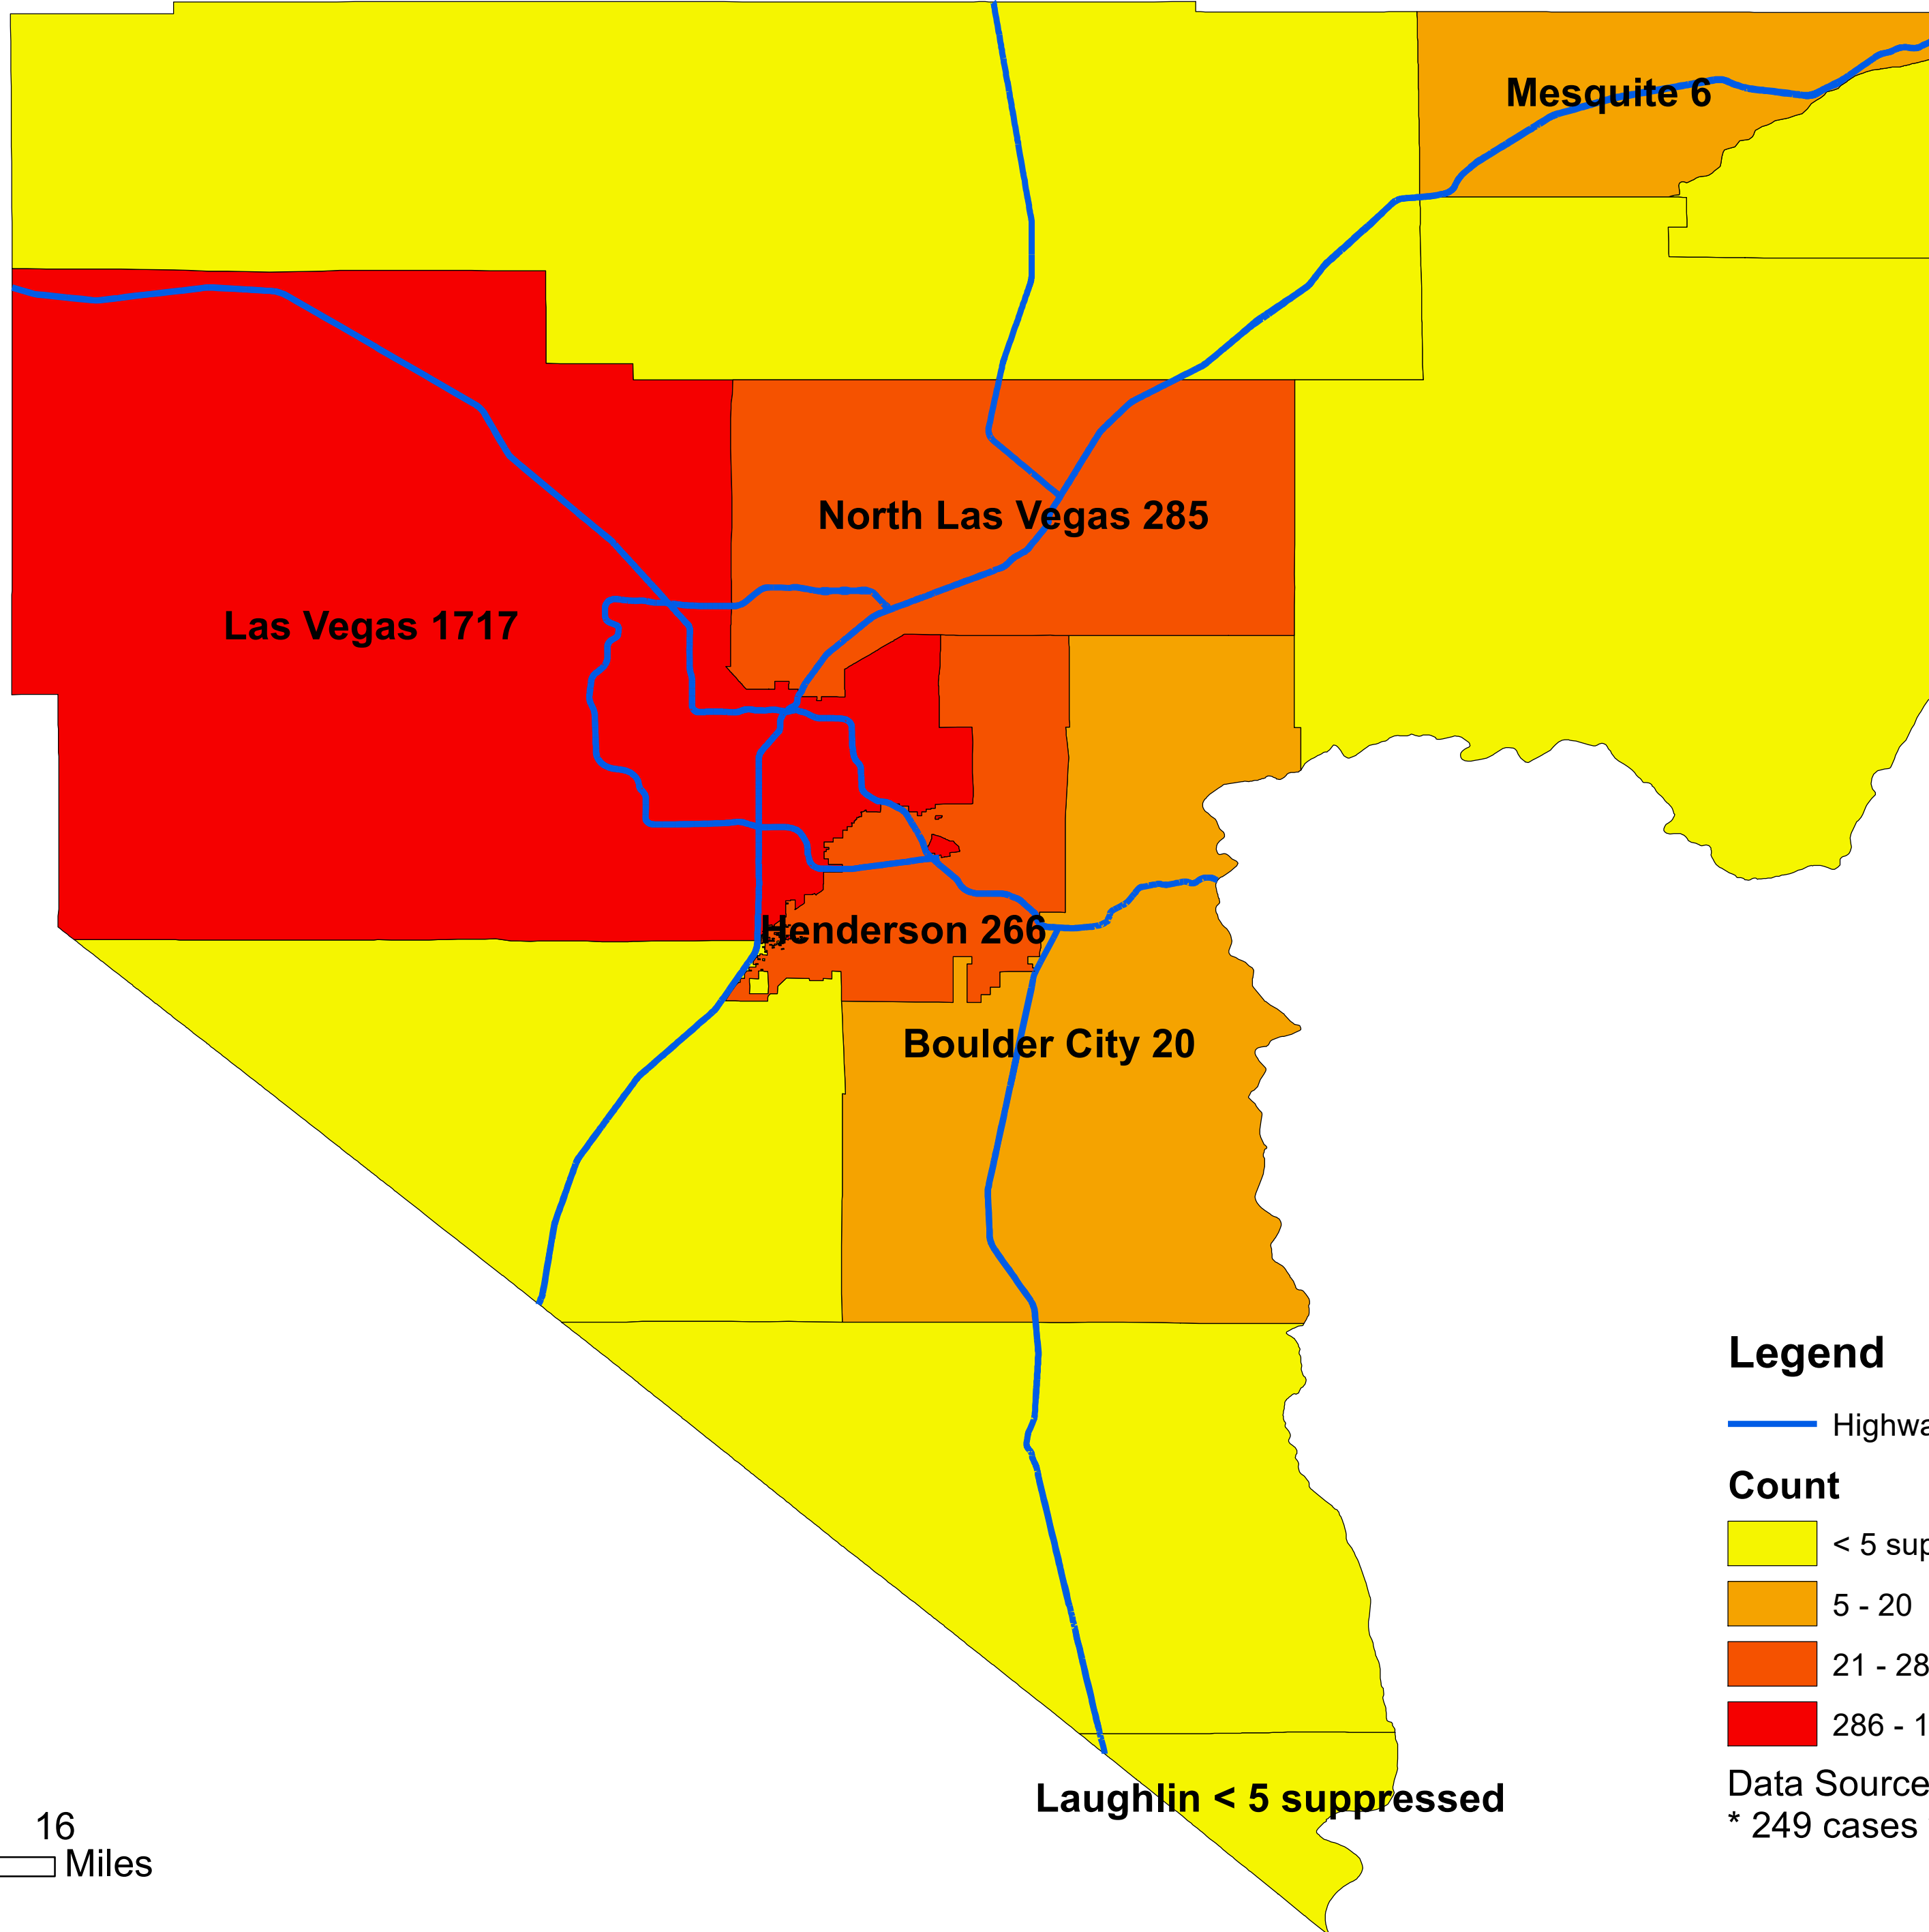

# Number of COVID-19 cases by city in Clark county (04.14.2020)

## Legend

— Highway

## Count

< 5 suppressed

5 - 20

21 - 285

286 - 1717

Data Source: SNHD

\* 249 cases without city information

0 4 8 16  
Miles